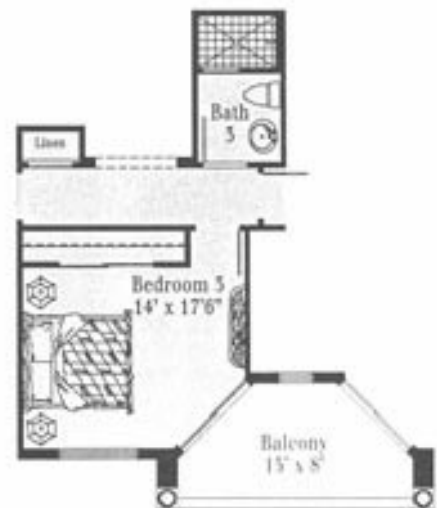

04 Residence

5 Bedroom, 5 Bath & Family Room

Enclosed Area	2,800 Square Feet
Balcony Area	770 Square Feet
Total Residence	3,570 Square Feet

03 Residence

2 Bedroom, 5 Bath & Family Room
& Den/Bedroom 5

Enclosed Area	2,520 Square Feet
Balcony Area	455 Square Feet
Total Residence	2,975 Square Feet

Bedroom 5 Option

02 Residence

2 Bedroom, 5 Bath & Family Room
& Den/Bedroom 5

Enclosed Area	2,520 Square Feet
Balcony Area	455 Square Feet
Total Residence	2,975 Square Feet

Bedroom 5 Option

01 Residence

5 Bedroom, 5 Bath & Family Room