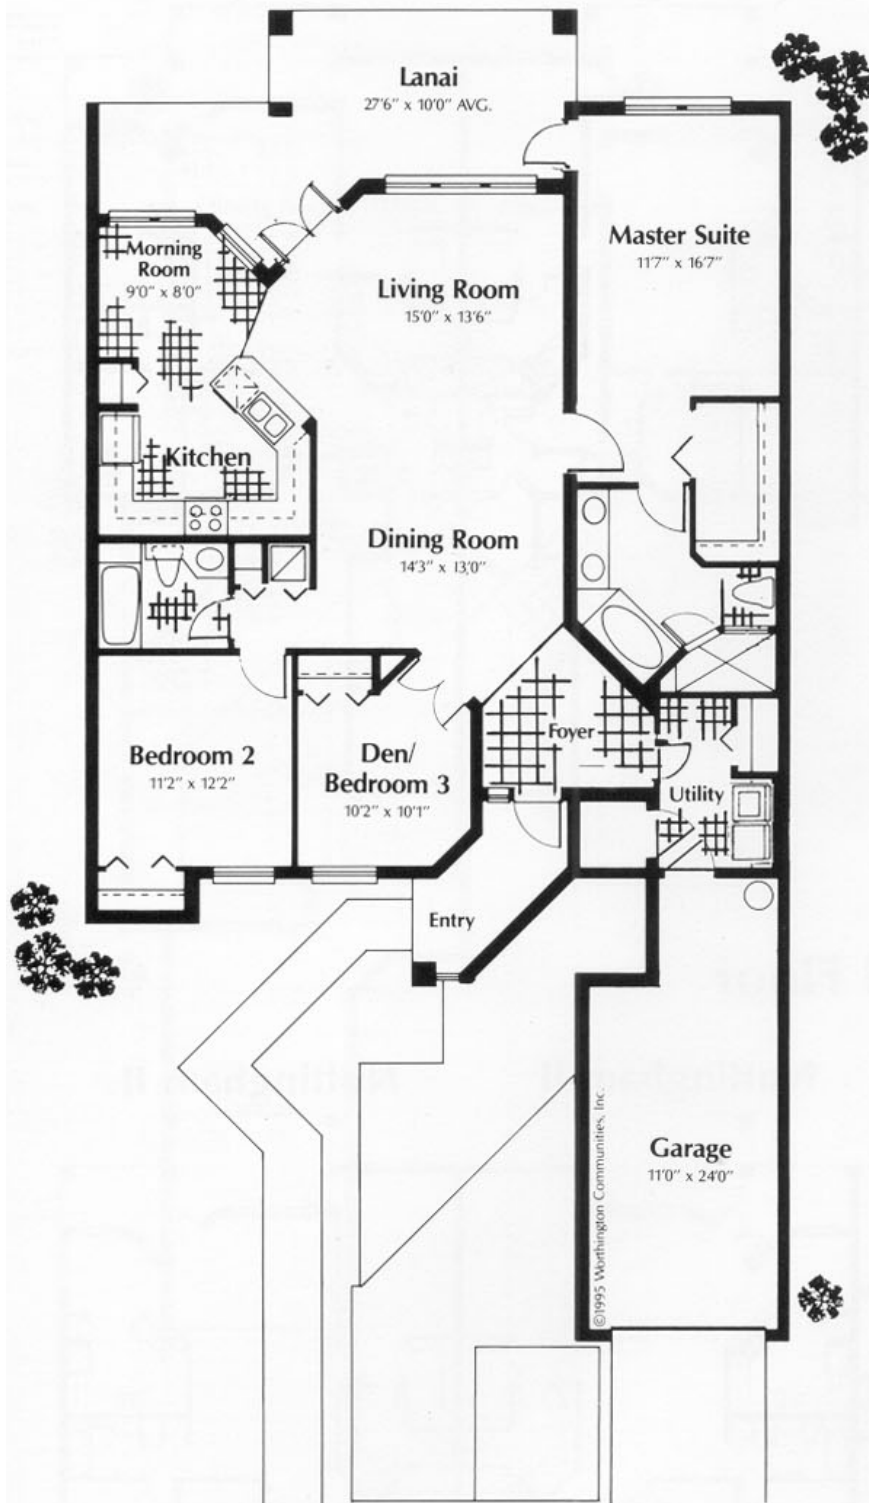

Nottingham

Living Area	1,724
Lanai	266
Garage	342
Total Sq. Ft.	2,352