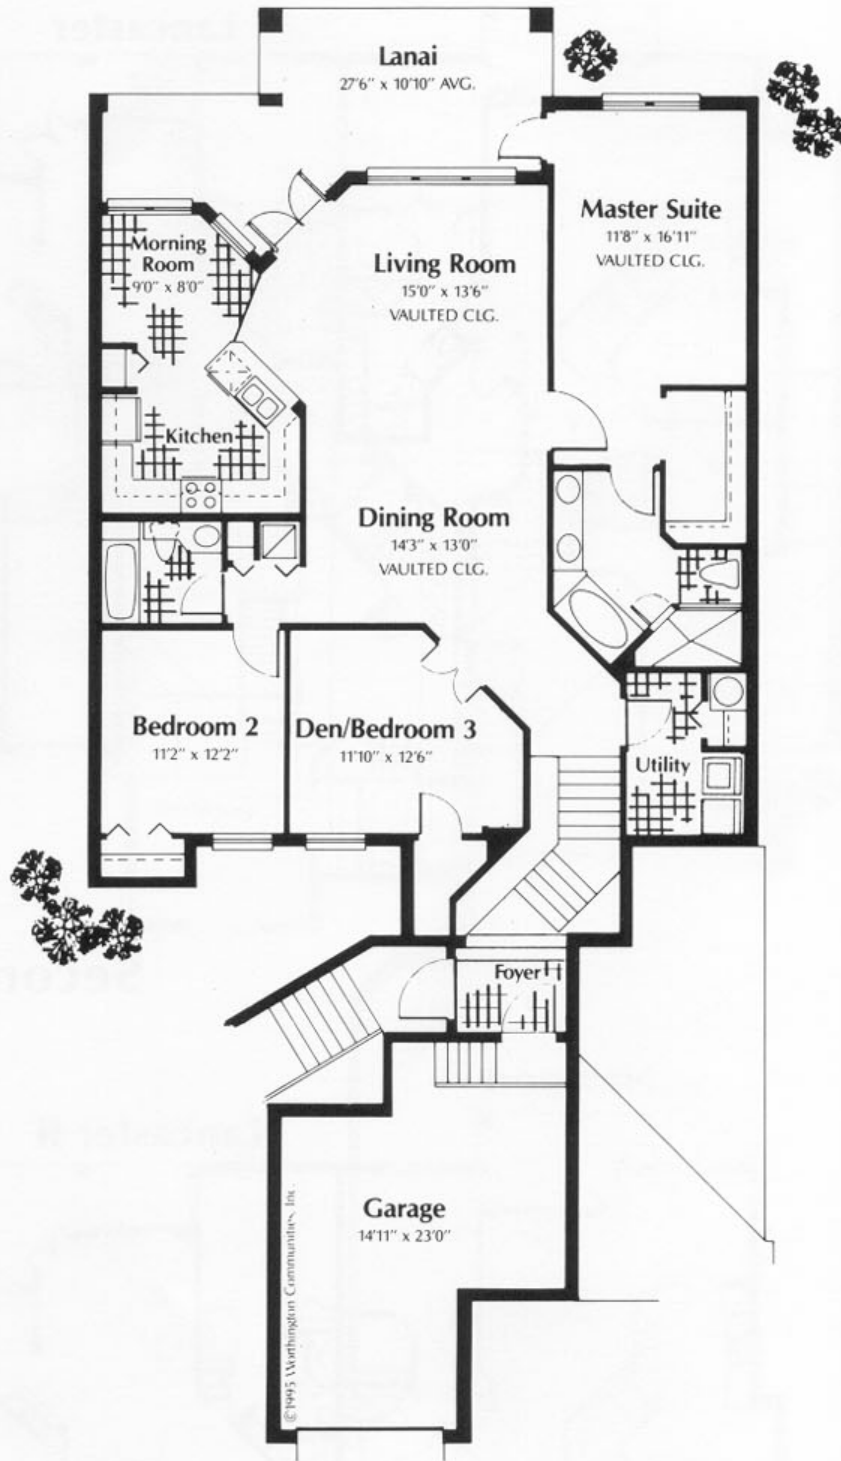

Nottingham II

Living Area	1,857
Lanai	259
Garage	366
Total Sq. Ft.	2,482