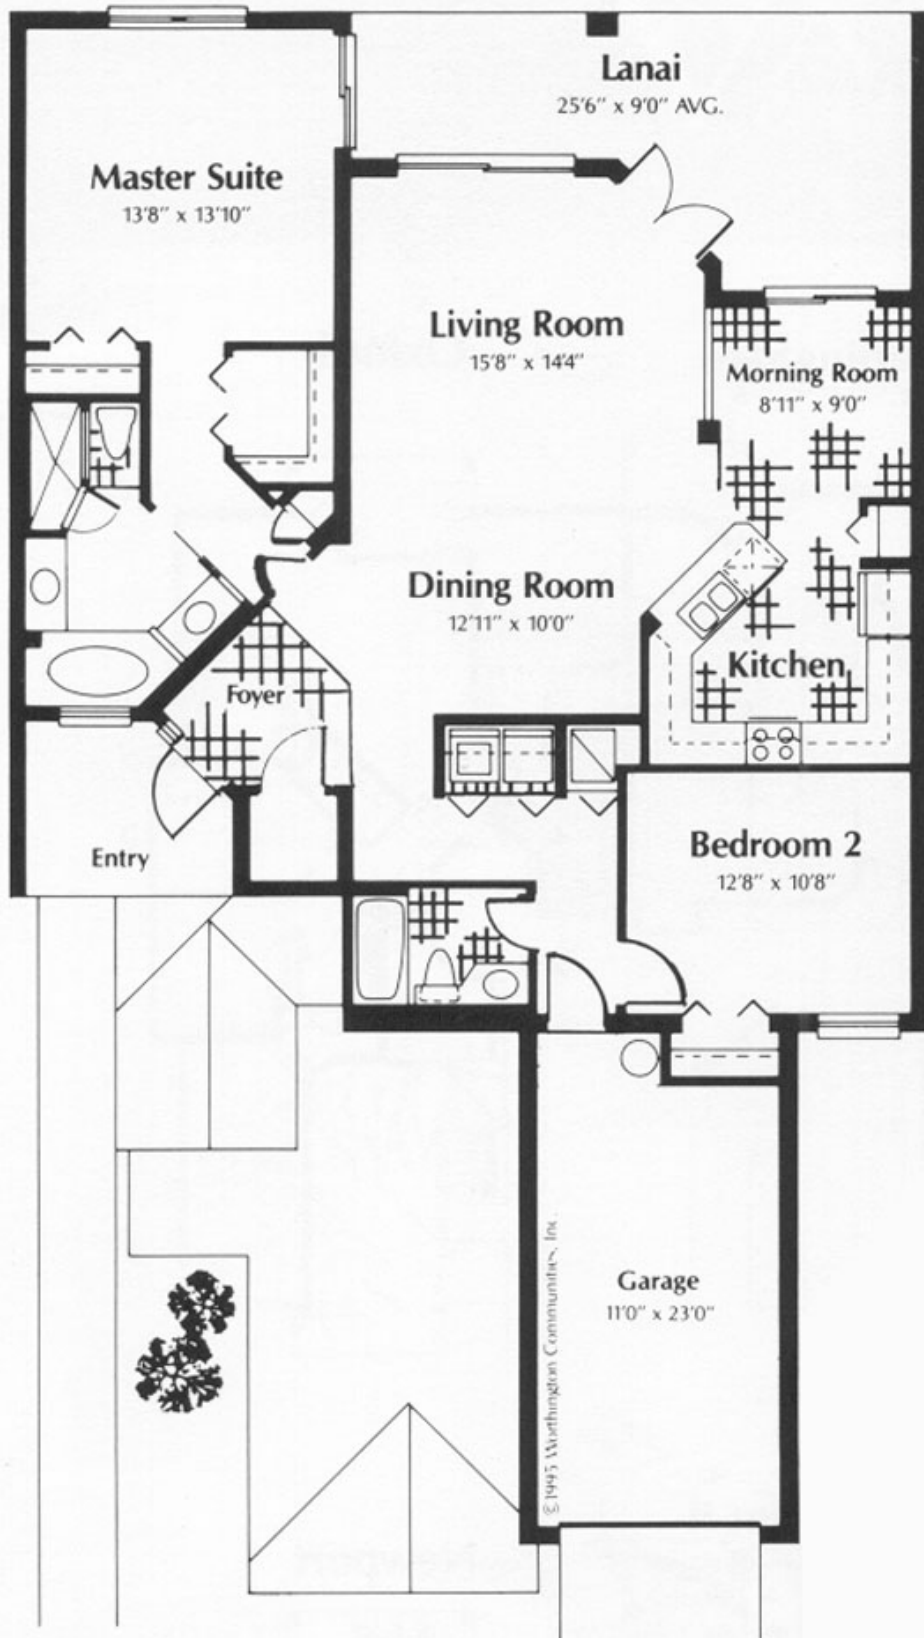

# Lancaster

Living Area	1,512
Lanai	236
Garage	301
<hr/> Total Sq. Ft.	<hr/> 2,049