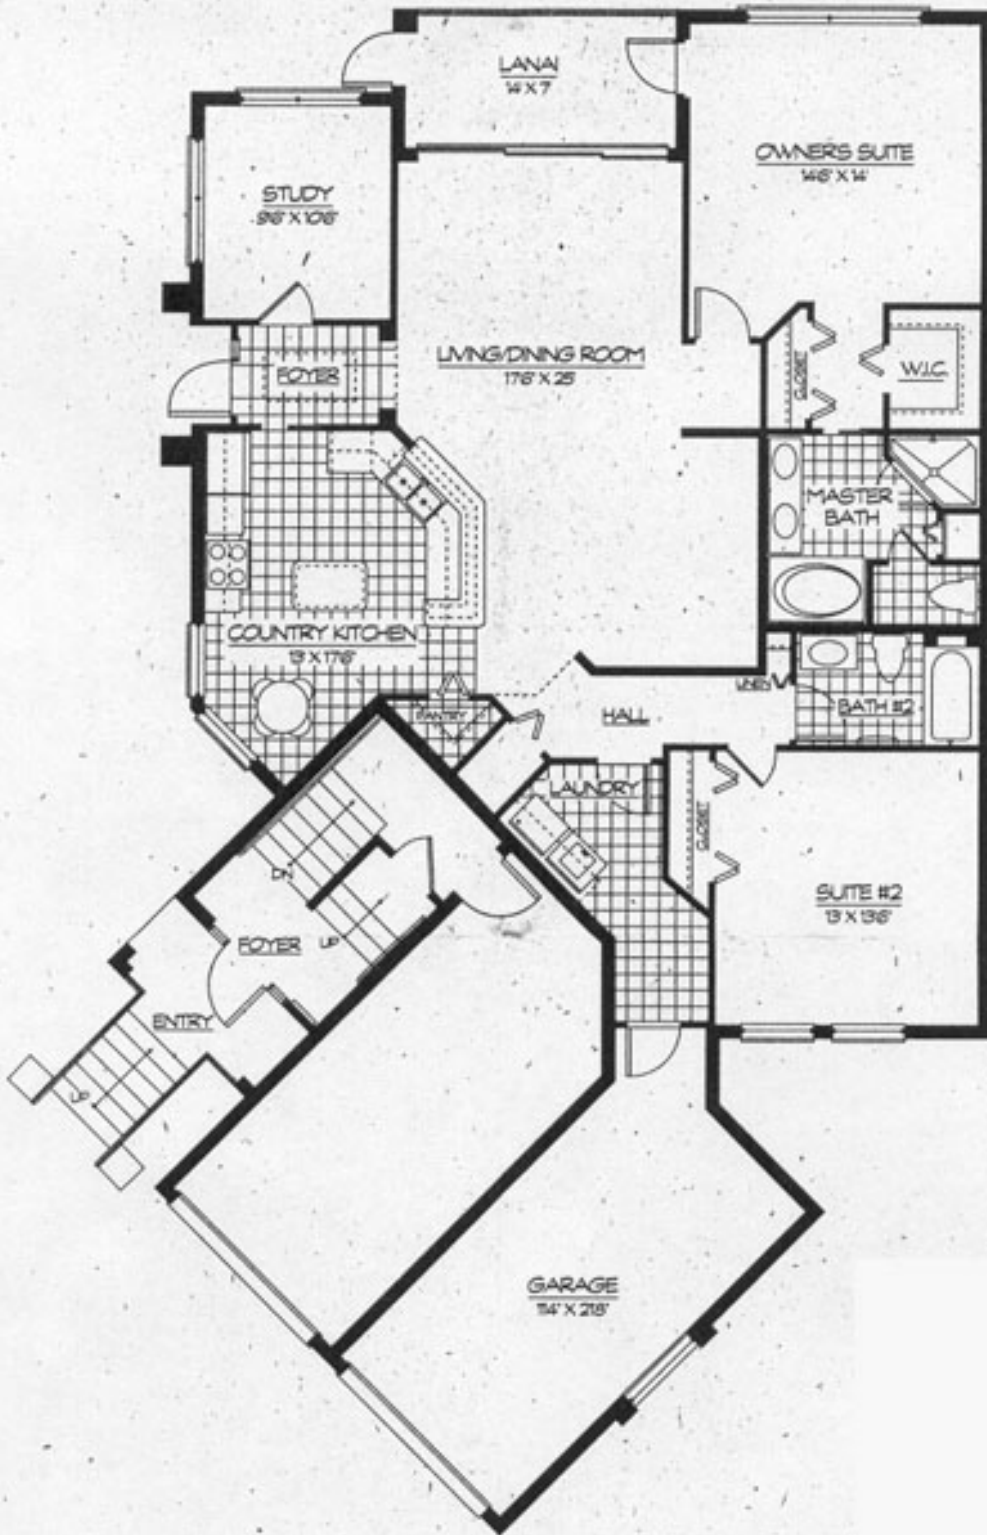

UNIT B

Living: 1,507 Square Feet

Lanai: 131 Square Feet

Garage: 353 Square Feet

Total: 1,991 Square Feet

UNIT D

Living:	1,752 Square Feet
Lanai:	131 Square Feet
Garage:	297 Square Feet
<hr/>	
Total:	2,180 Square Feet

UNIT E

Living:	1,626 Squ
Lanai:	98 Squ
Garage:	290 Squ
<hr/>	
Total:	2,014 Squ

UNIT F

Living: 1,853 Square Feet

Lanai: 98 Square Feet

Garage: 290 Square Feet

Total: 2,241 Square Feet