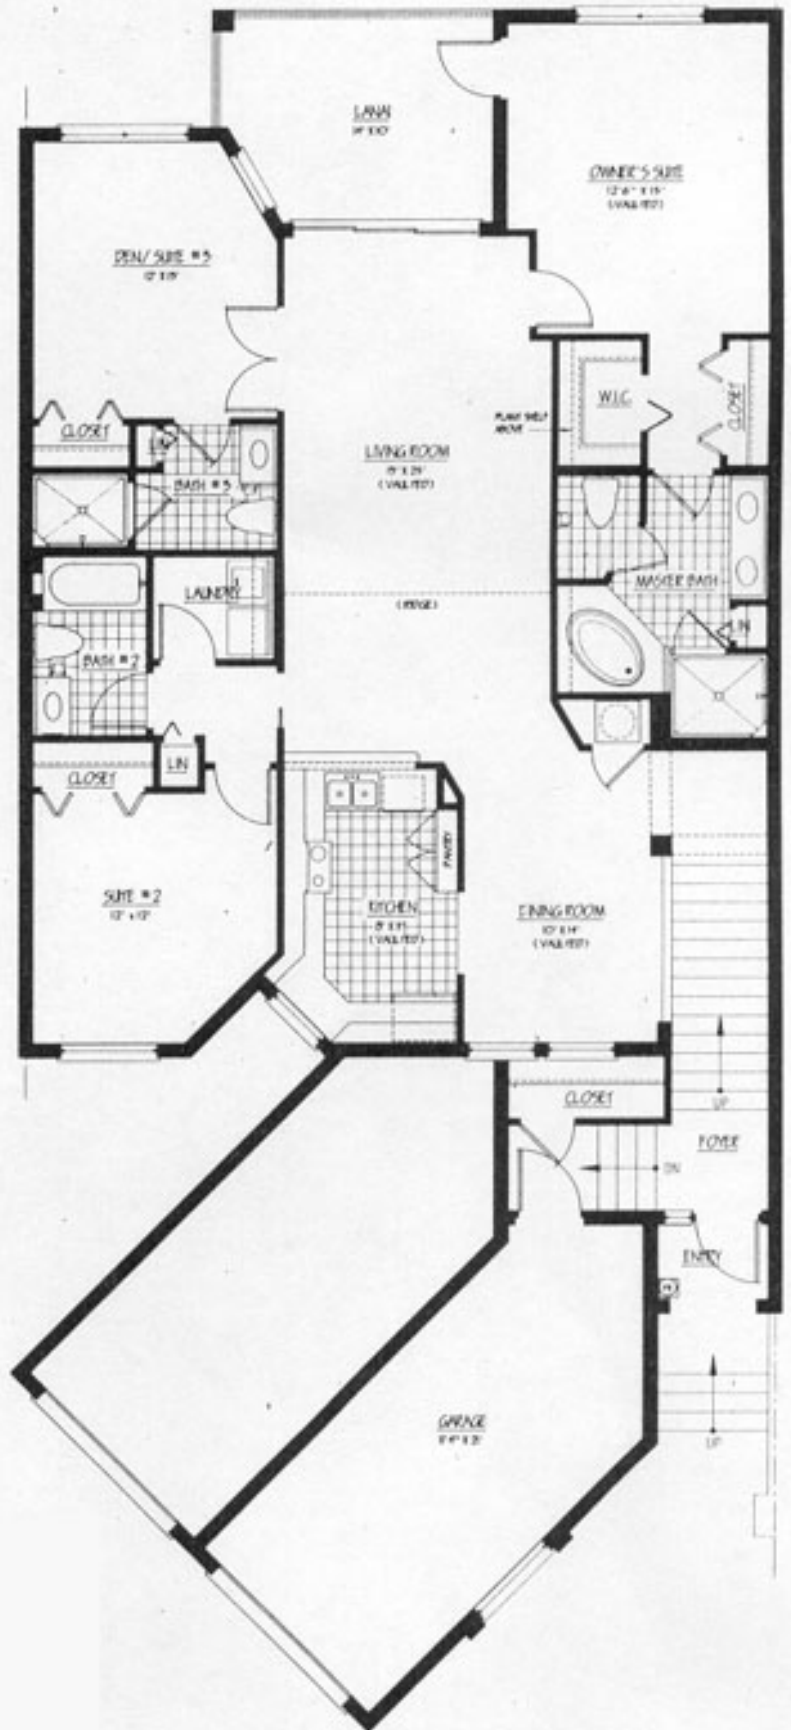

UNIT B

Living: 1,507 Square Feet

Lanai: 131 Square Feet

Garage: 353 Square Feet

Total: 1,991 Square Feet

UNIT D

Living:	1,752 Square Feet
Lanai:	131 Square Feet
Garage:	297 Square Feet
<hr/>	
Total:	2,180 Square Feet

UNIT E

Living:	1,626 Squ
Lanai:	98 Squ
Garage:	290 Squ
<hr/>	
Total:	2,014 Squ

UNIT F

Living: 1,853 Square Feet

Lanai: 98 Square Feet

Garage: 290 Square Feet

Total: 2,241 Square Feet