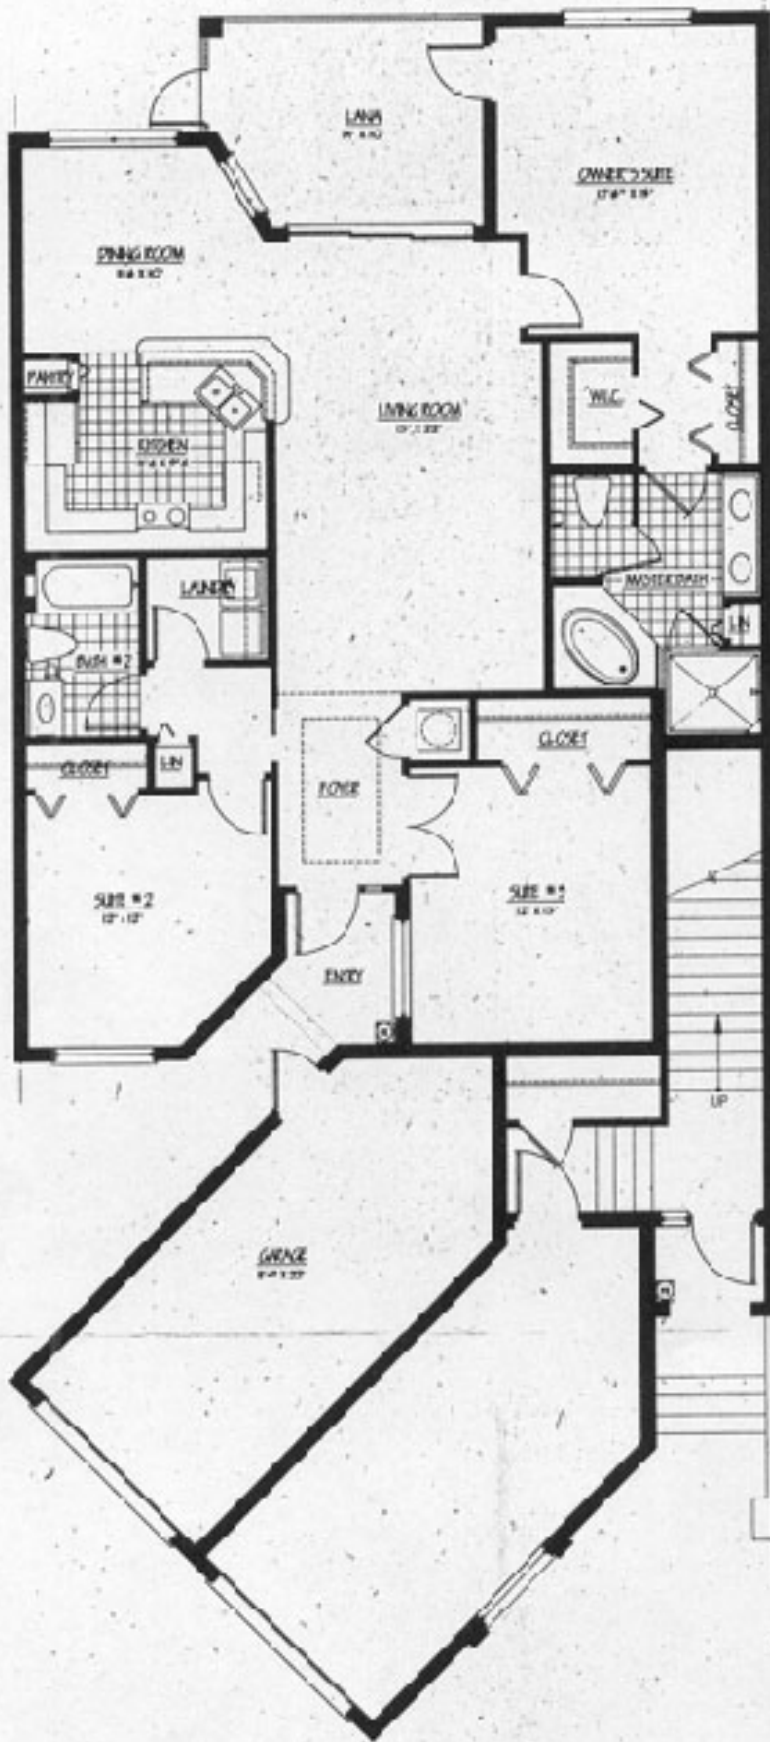

UNIT B

Living: 1,507 Square Feet

Lanai: 131 Square Feet

Garage: 353 Square Feet

Total: 1,991 Square Feet

UNIT D

Living:	1,752 Square Feet
Lanai:	131 Square Feet
Garage:	297 Square Feet
<hr/>	
Total:	2,180 Square Feet

UNIT E

Living:	1,626 Squ
Lanai:	98 Squ
Garage:	290 Squ
<hr/>	
Total:	2,014 Squ

UNIT F

Living: 1,853 Square Feet

Lanai: 98 Square Feet

Garage: 290 Square Feet

Total: 2,241 Square Feet