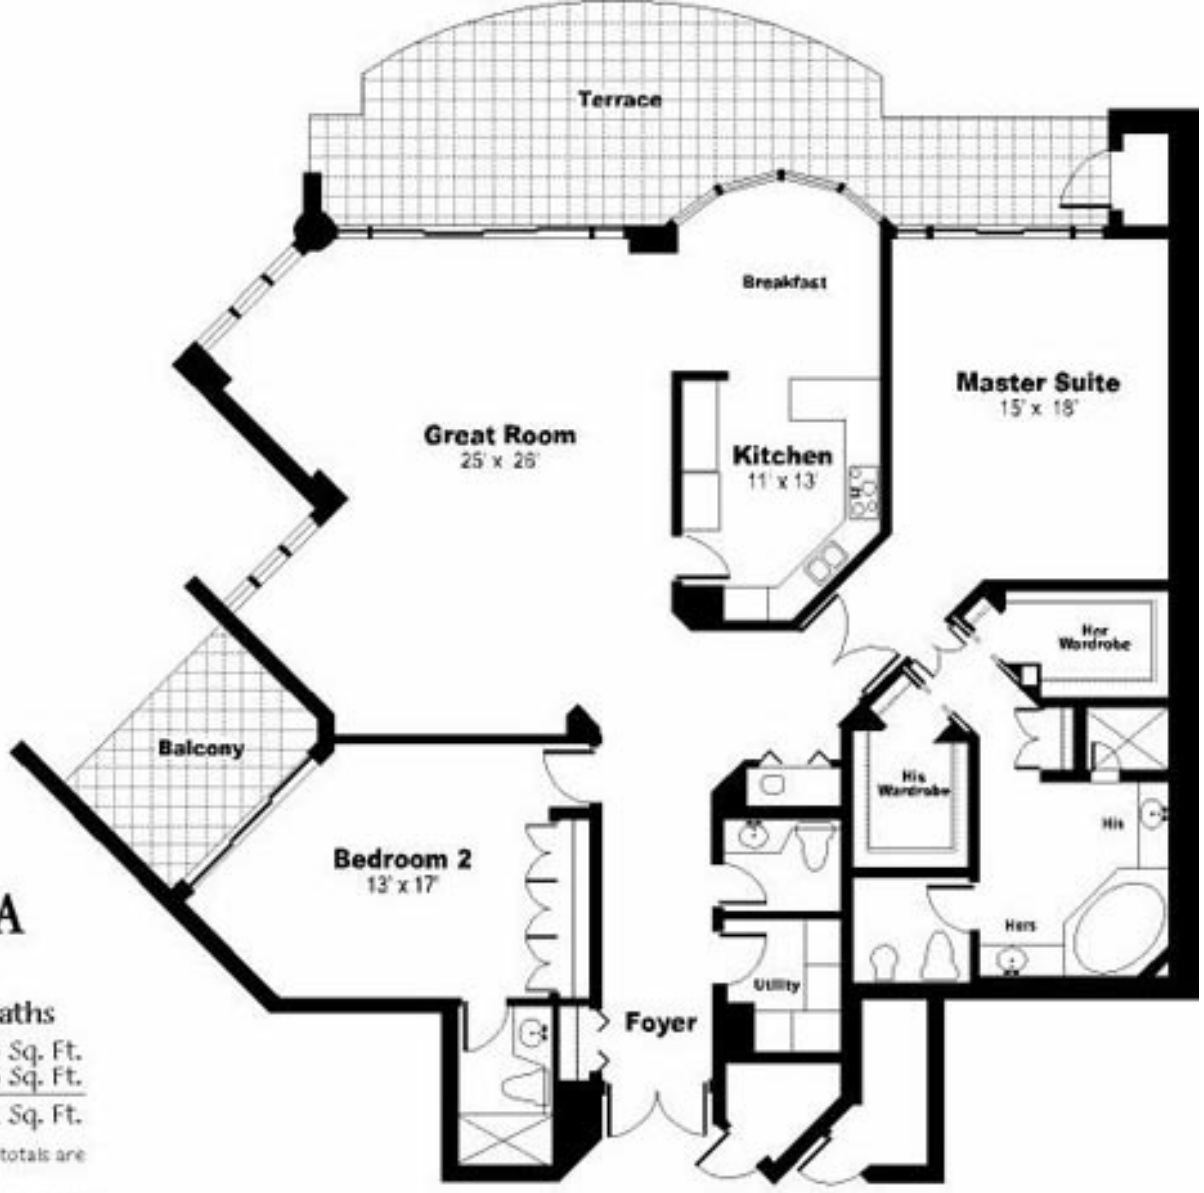

CONTESSA

UNIT 01

3 Bedrooms, 3 Baths

Enclosed Area 3,027 Sq. Ft.

Balcony Area 519 Sq. Ft.

Total Residence 3,546 Sq. Ft.

All dimensions and square footage totals are

approximate
and may vary slightly with the actual construction.

CONTESSA

UNIT 02

2 Bedrooms, 2 1/2 Baths

Enclosed Area	2,125 Sq. Ft.
Balcony Area	416 Sq. Ft.
Total Residence	2,541 Sq. Ft.

All dimensions and square footage totals are approximate and may vary slightly with the actual construction.

CONTESSA

UNIT 03

2 Bedrooms, 3 Baths, Den/Media Room

Enclosed Area 2,297 Sq. Ft.

Balcony Area 393 Sq. Ft.

Total Residence 2,690 Sq. Ft.

All dimensions and square footage totals are approximate and may vary slightly with the actual construction.

CONTESSA

UNIT 04

3 Bedrooms, 3 1/2 Baths,
Den/Media Room

Enclosed Area 2,626 Sq. Ft.

Balcony Area 593 Sq. Ft.

Total Residence 3,219 Sq. Ft.

All dimensions and square footage totals are
approximate
and may vary slightly with the actual construction.