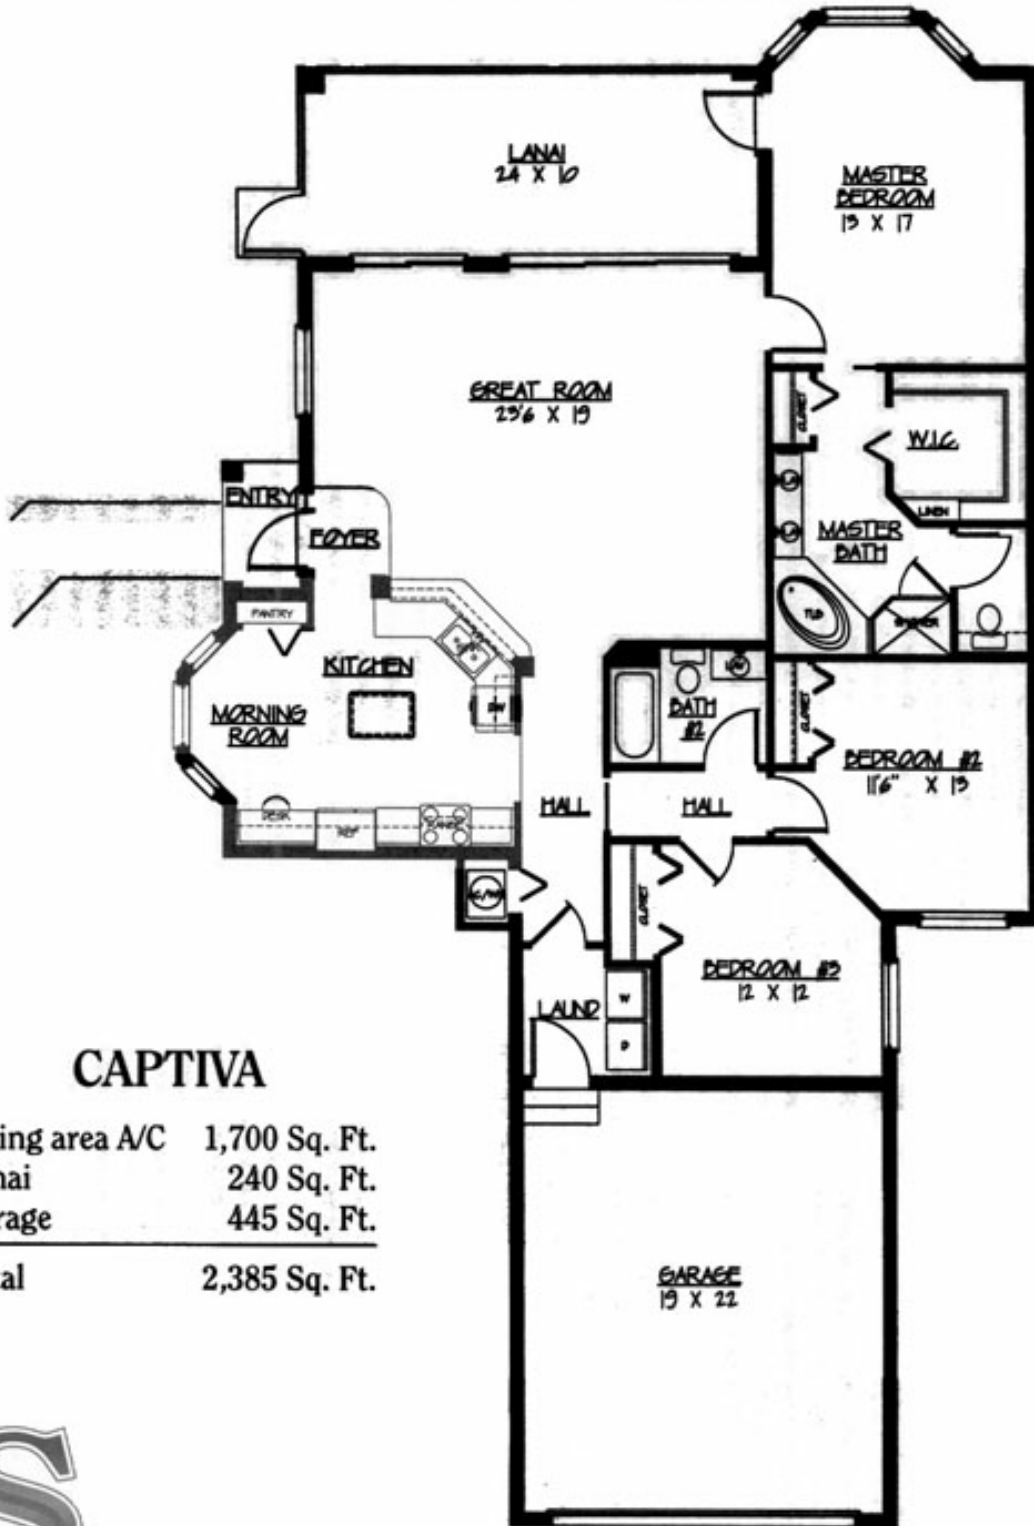

Marina Cove

at Windstar on Naples Bay

CAPTIVA

Living area A/C	1,700 Sq. Ft.
Lanai	240 Sq. Ft.
Garage	445 Sq. Ft.
Total	2,385 Sq. Ft.

By

JOHN F. SOAVE, INC.
Quality is our foundation

5035 Yacht Harbor Drive • Naples, Florida 34112 • (941) 732-7488
www.johnsoave.com

All dimensions are approximate and subject to change without notice.