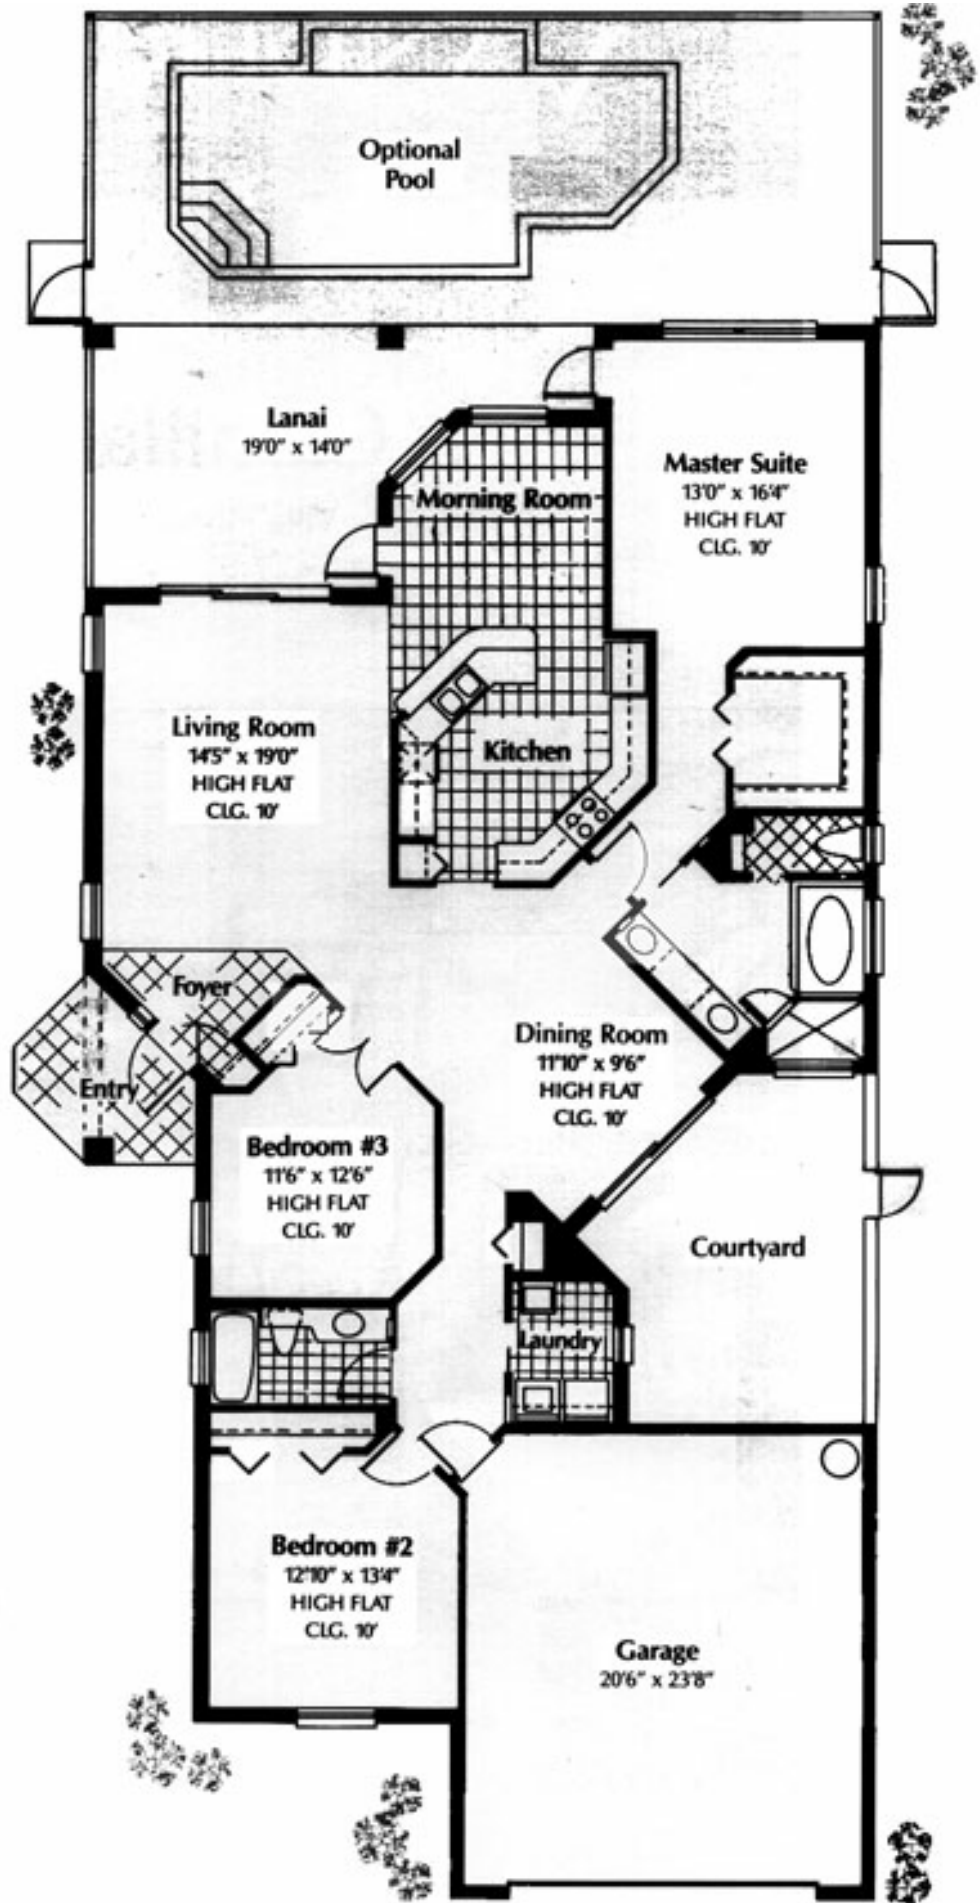

Camilla

Living Area	1,974
Lanai	271
Garage	532
Entry	42
Total Sq. Ft.	2,819

Worthington Communities, Inc. reserves the right to make modifications to floor plans, materials and specifications without notice. Dimensions are approximate. Illustrations are artist renderings only.