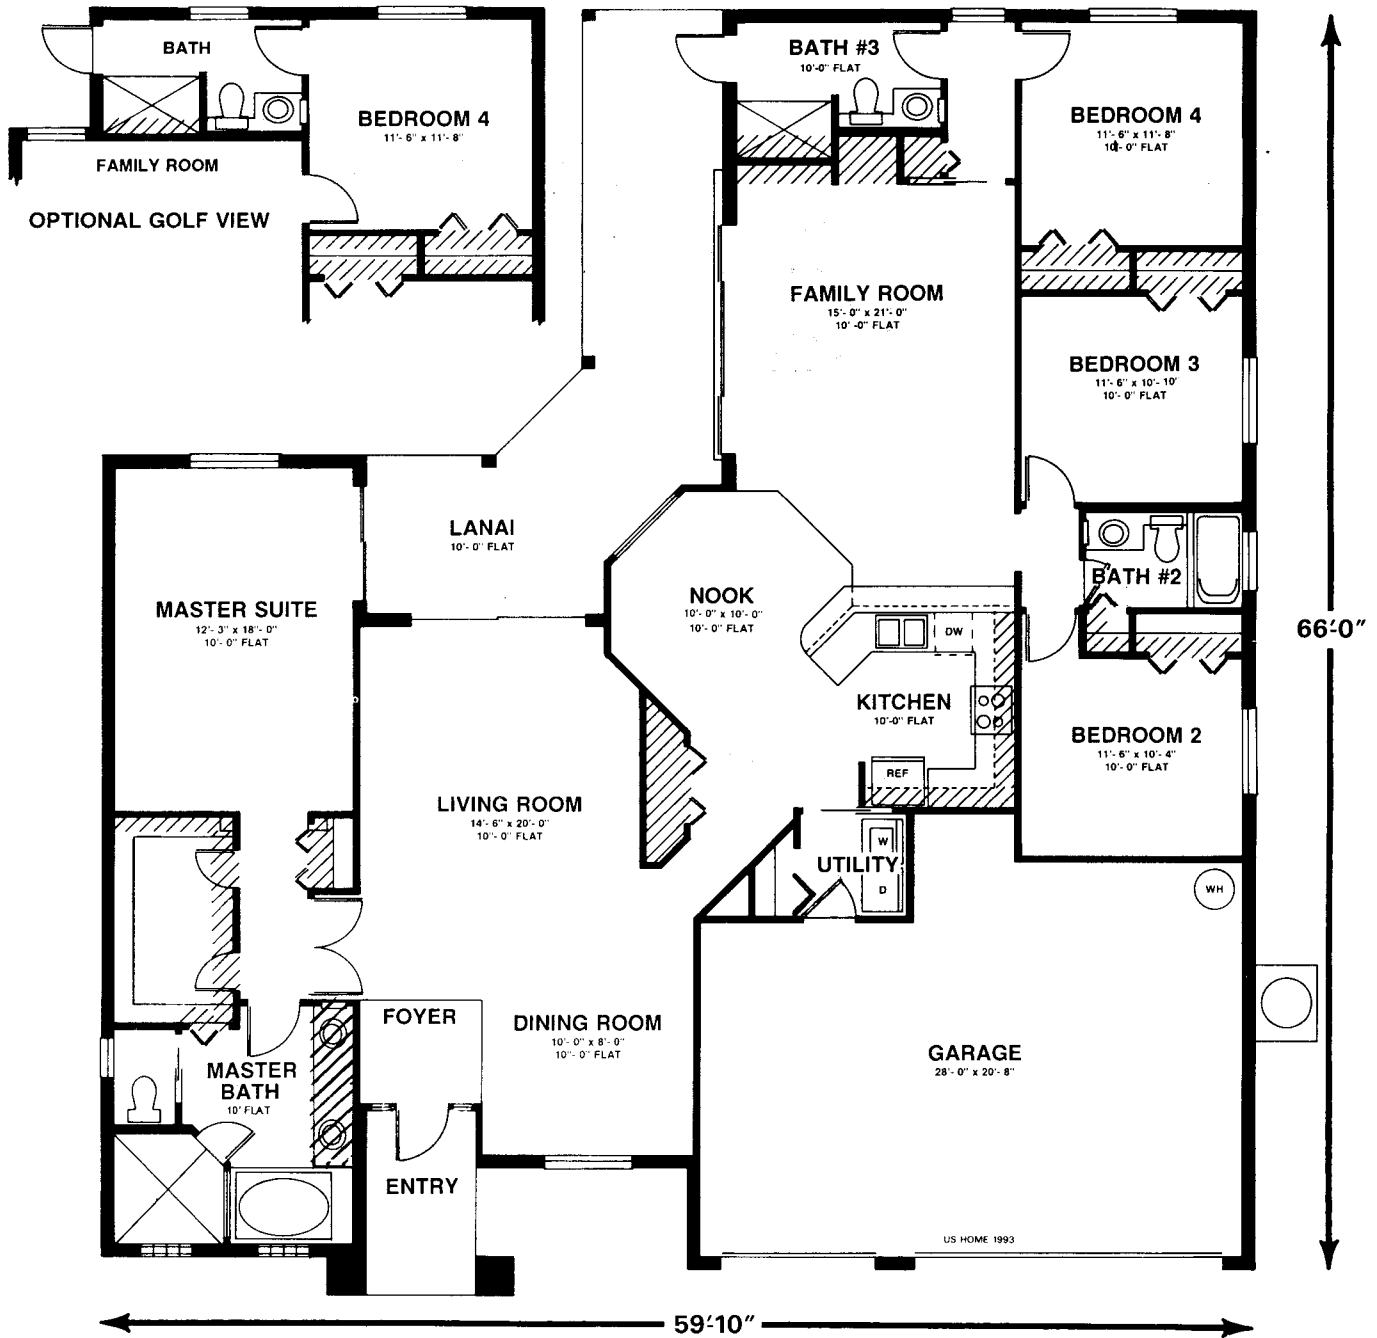

YORK III of Briarwood ← one word

SQUARE FOOTAGE

LIVING AREA	2374
GARAGE	603
LANAI	284
ENTRY	58
<b>TOTAL</b>	<b>3319</b>

ALL DIMENSIONS AS SHOWN ARE APPROXIMATE AND MAY VARY WITH THE ACTUAL CONSTRUCTION.

Rutenberg Homes