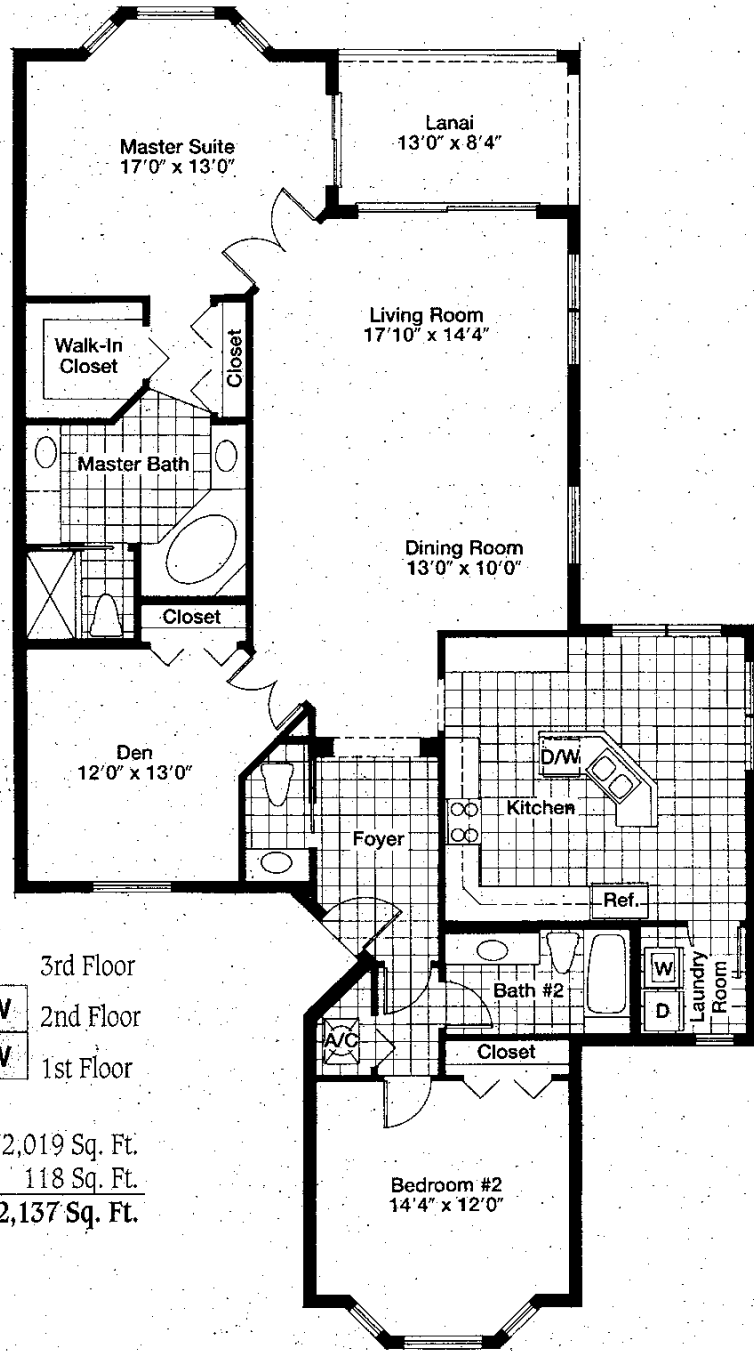

# Wayfarer

Two Bedroom, Two Bath,  
Den, Two-Car Garage

	S	S	S	S		3rd Floor
W	S	S	S	S	W	2nd Floor
W	S	S	S	S	W	1st Floor

Air Conditioned	
Living Area	2,019 Sq. Ft.
Lanai	118 Sq. Ft.
<b>Total</b>	<b>2,137 Sq. Ft.</b>