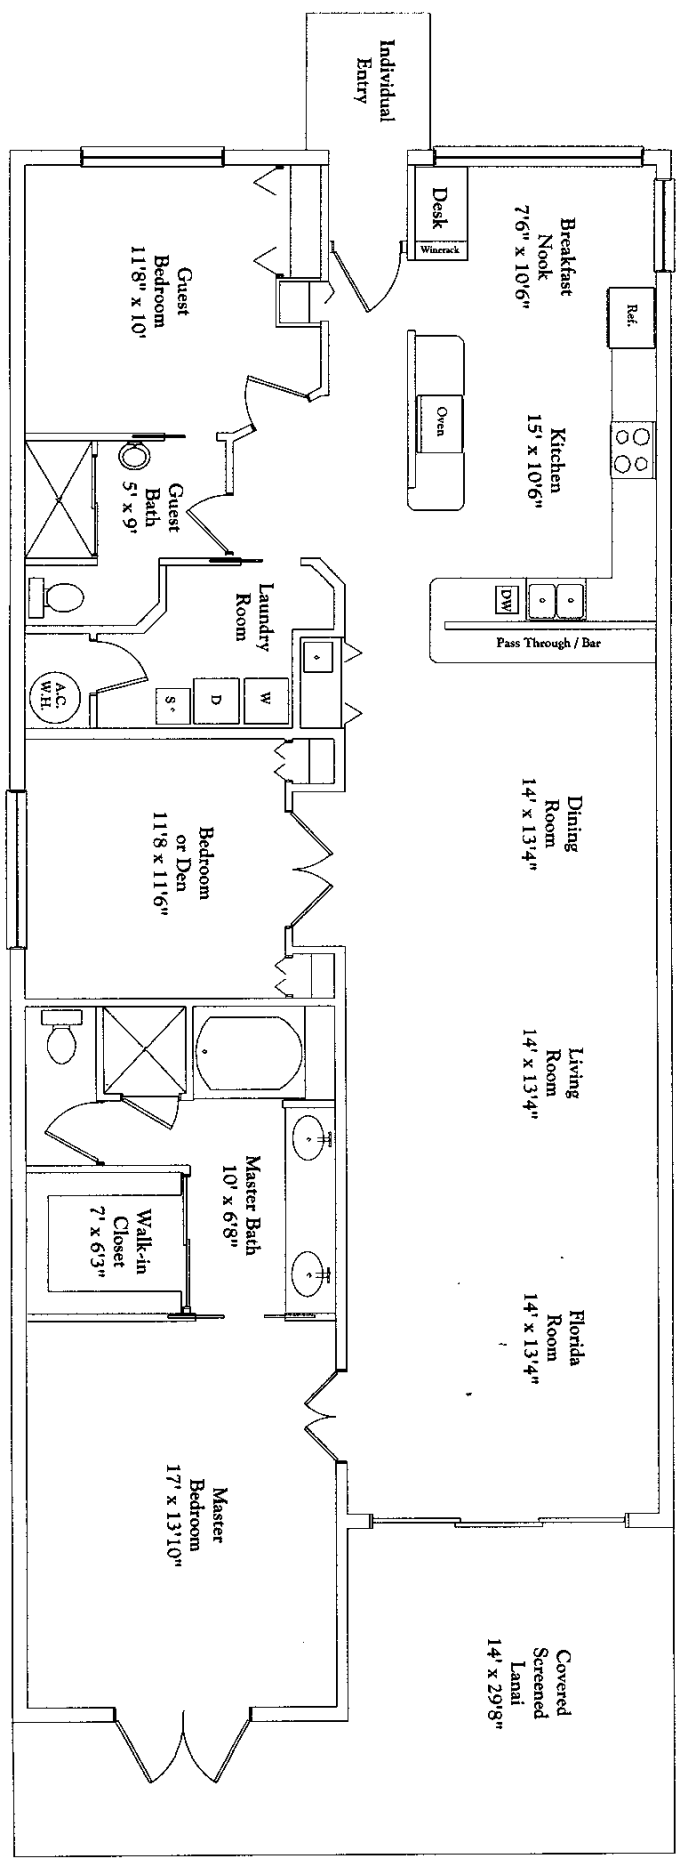

Water Crest

2 Bedroom, 2 Bathroom Condominium

Square Footage	
Living Area	1,566
Lanai	326
Garage	288
Total	2,180

Dimensions and specifications are approximate and subject to change without notice.

Water Crest

3 Bedroom, 2 Bathroom Condominium

Square Footage	
Living Area	1,860
Lanai	308
Garage	288
Total	2,456

Measurements and specifications are approximate and subject to change without notice.

Falling Waters
A GATED COMMUNITY