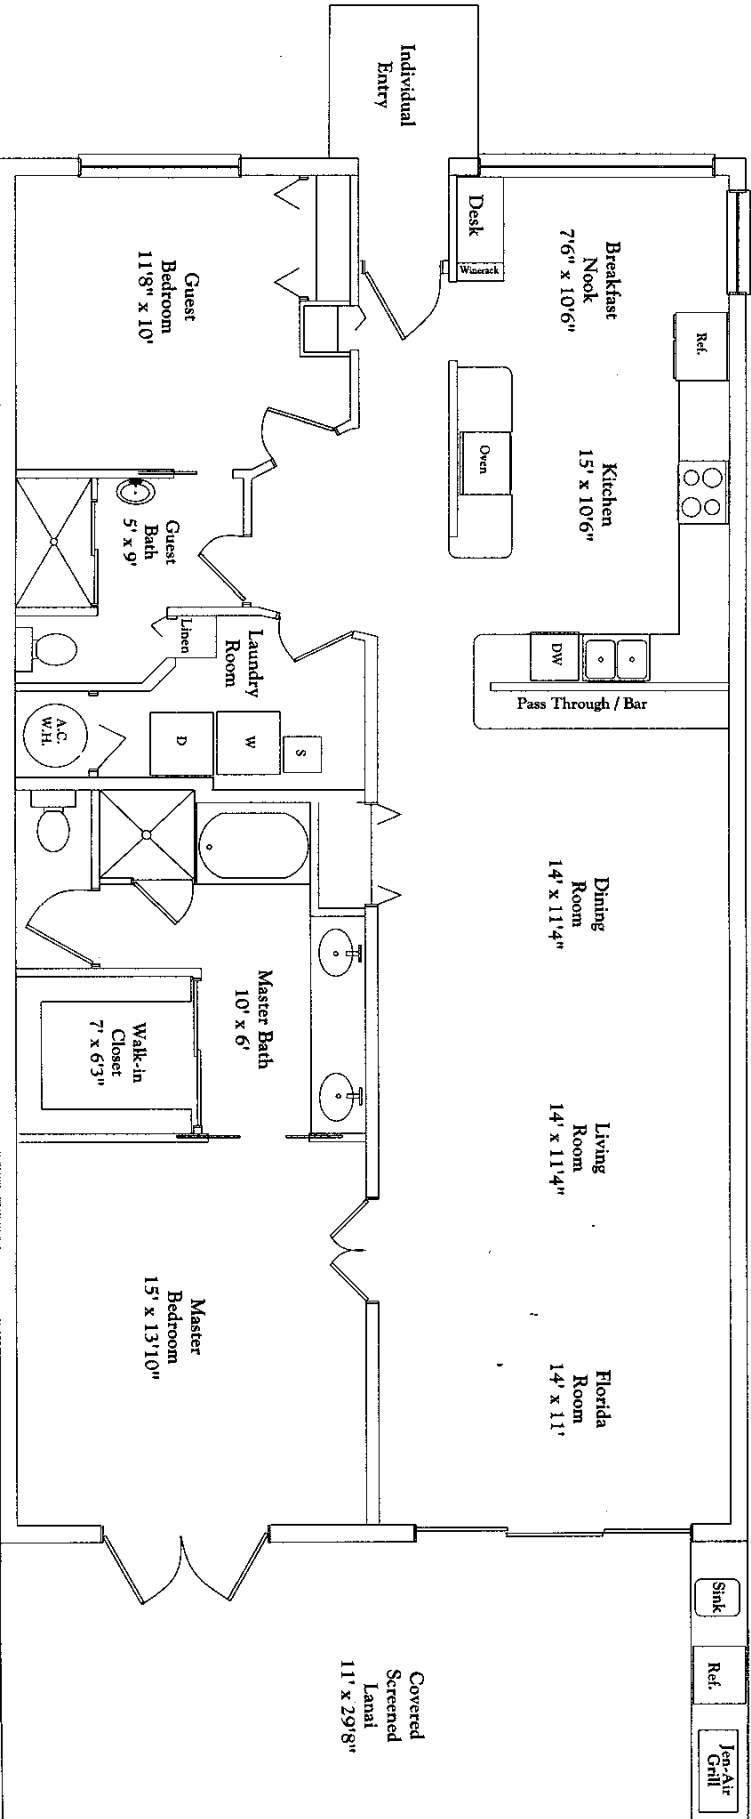

Water Crest

2 Bedroom, 2 Bathroom Condominium

Square Footage	
Living Area	1,566
Lanai	326
Garage	288
Total	2,180

Dimensions and specifications are approximate and subject to change without notice.

Water Crest

3 Bedroom, 2 Bathroom Condominium

Square Footage	
Living Area	1,860
Lanai	308
Garage	288
Total	2,456

Measurements and specifications are approximate and subject to change without notice.

Falling Waters
A GATED COMMUNITY