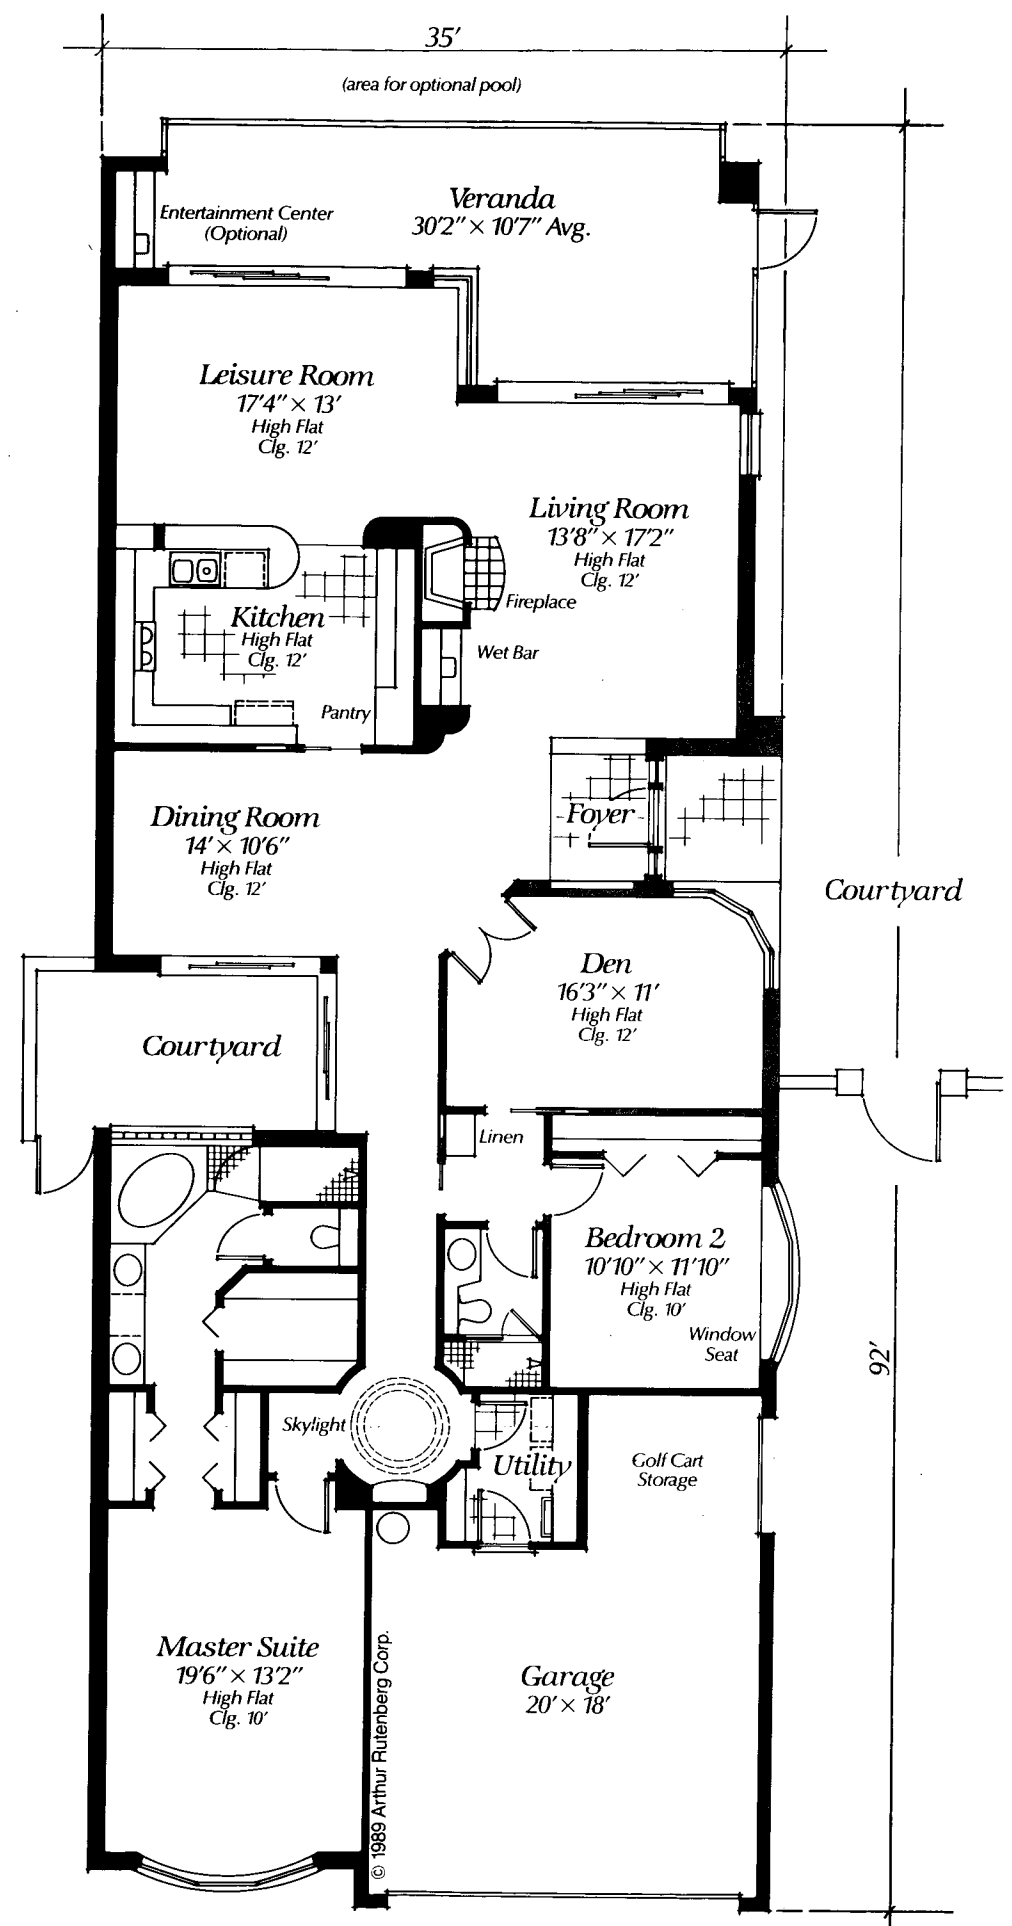

© 1989 Arthur Rutenberg Corp.

© 1989 Arthur Rutenberg Corp.

Square Footage	
Living	2,176
Lanai	331
Entry	38
Garage	487
TOTAL	3,032

Arthur Rutenberg Homes reserves the right to make modifications to floor plans, materials and specifications without notice. Dimensions are approximate. Illustrations are artist renderings only.