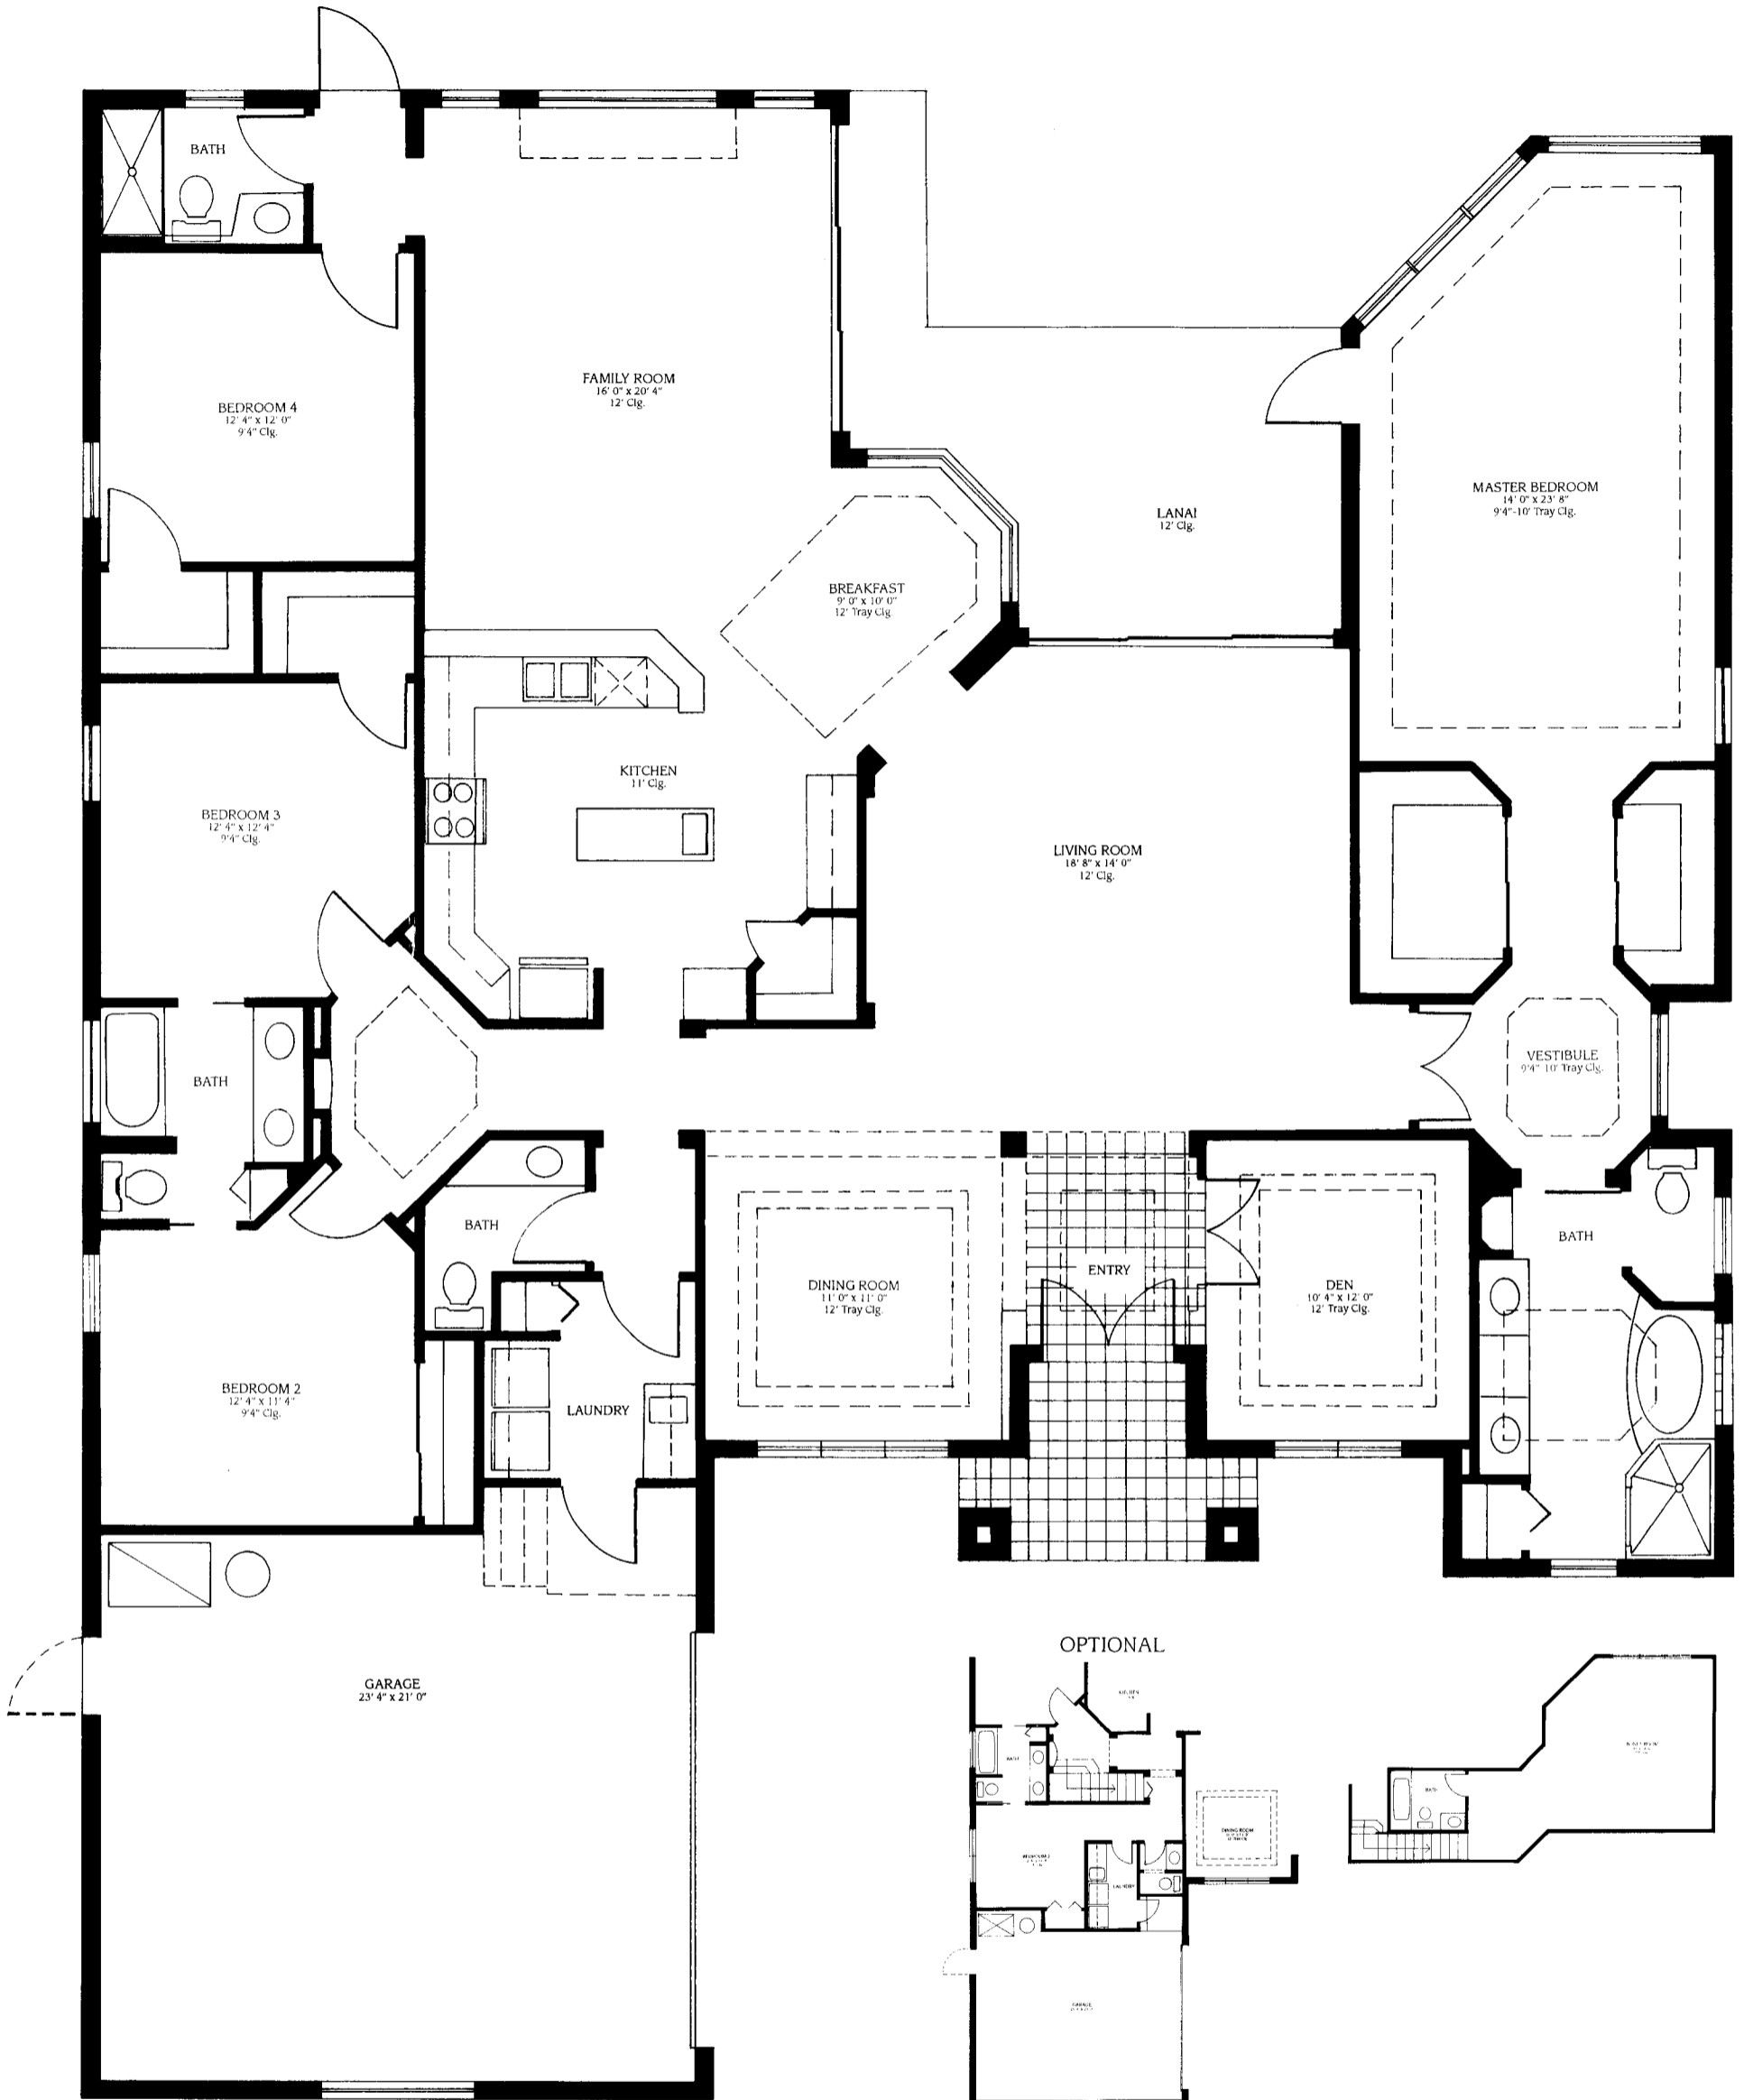

W I N D S O R

F E A T U R E S	
Living Area	3,104 Sq. Ft.
Lanai	212 Sq. Ft.
Garage	557 Sq. Ft.
Entry	52 Sq. Ft.
TOTAL	3,925 Sq. Ft.