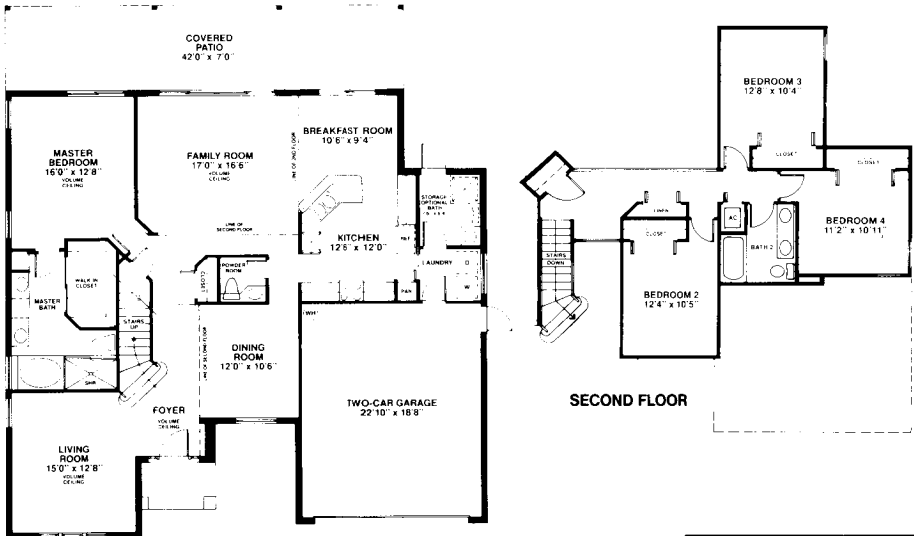

# WESTFIELD

4-Bedrooms, 2½-Bathrooms, Family Room,  
Dining Room, 2-Car Garage, 2-Story Home

Artist Concept

Elevation A

FIRST FLOOR

SECOND FLOOR

Air Conditioned Living Area.....2381  
Total Square Footage.....3200