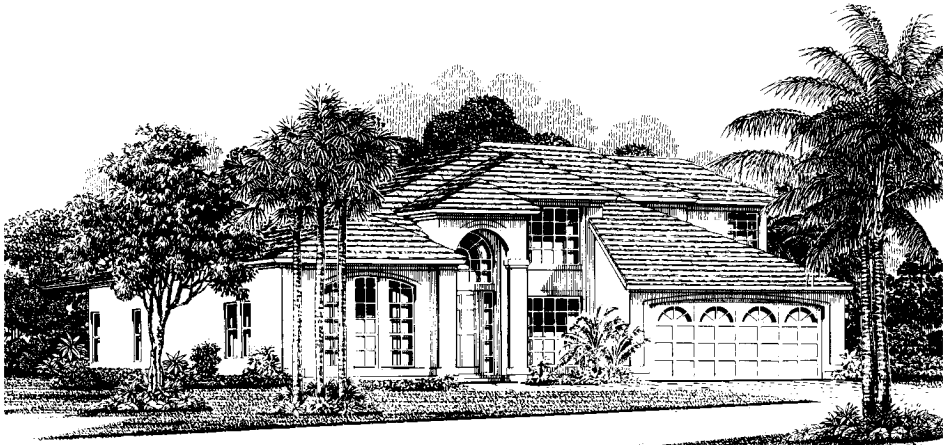

# WESTFIELD

4-Bedrooms, 2½-Bathrooms, Family Room,  
Dining Room, 2-Car Garage, 2-Story Home

Artist Concept

Elevation A

FIRST FLOOR

SECOND FLOOR

Air Conditioned Living Area.....2381  
Total Square Footage.....3200