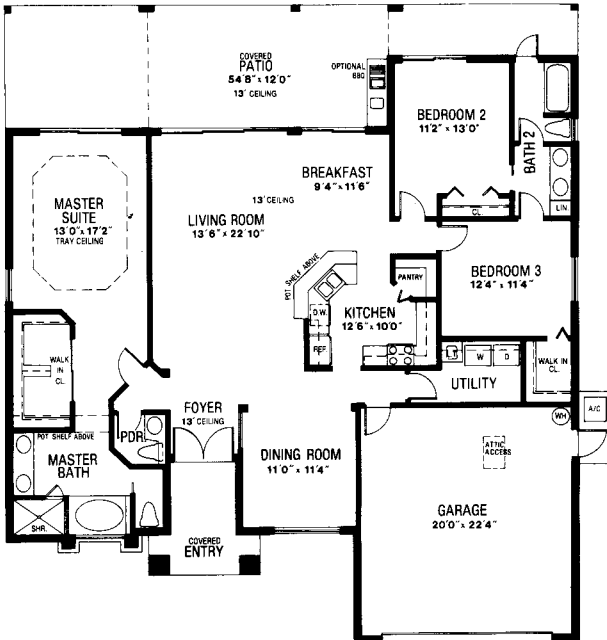

WELLSLEY

3-Bedrooms, 2½-Bathrooms, Living Room,
Dining Room, 2-Car Garage

Artist Concept

Elevation A

Air Conditioned Living Area.....2001
Total Square Footage.....3102