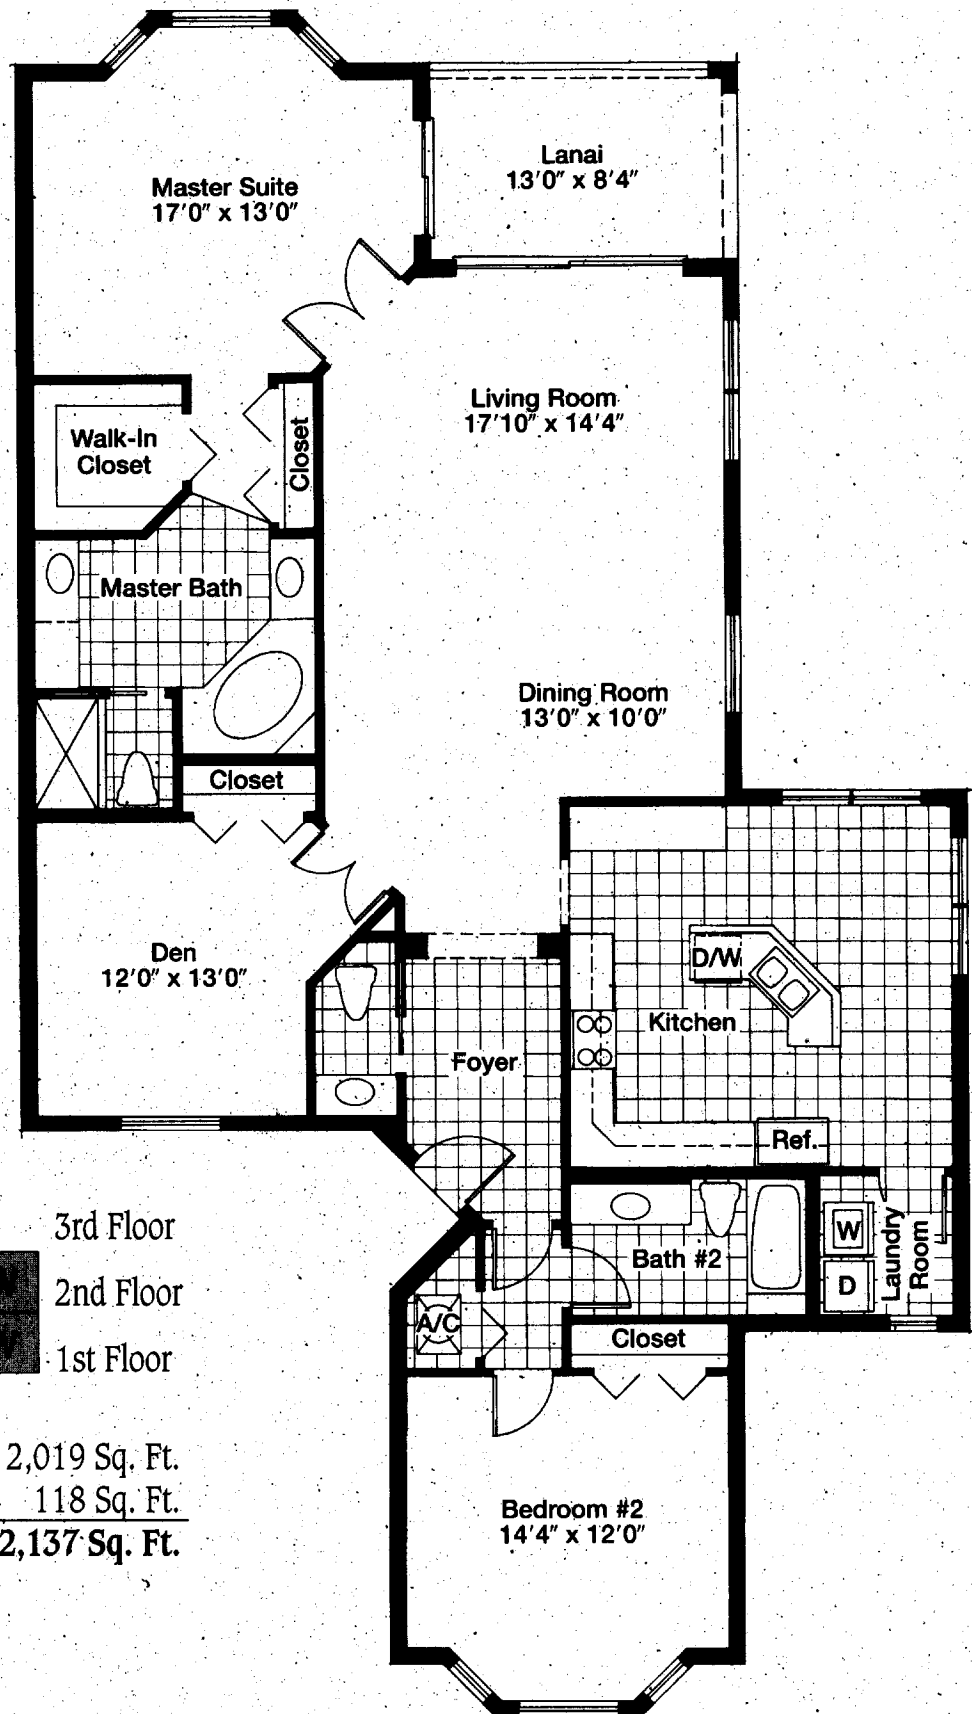

# Wayfarer

Two Bedroom, Two Bath,  
Den, Two-Car Garage

S	S	S	S	3rd Floor
S	S	S	S	2nd Floor
S	S	S	S	1st Floor

Air Conditioned

Living Area

2,019 Sq. Ft.

Lanai

118 Sq. Ft.

**Total**

**2,137 Sq. Ft.**