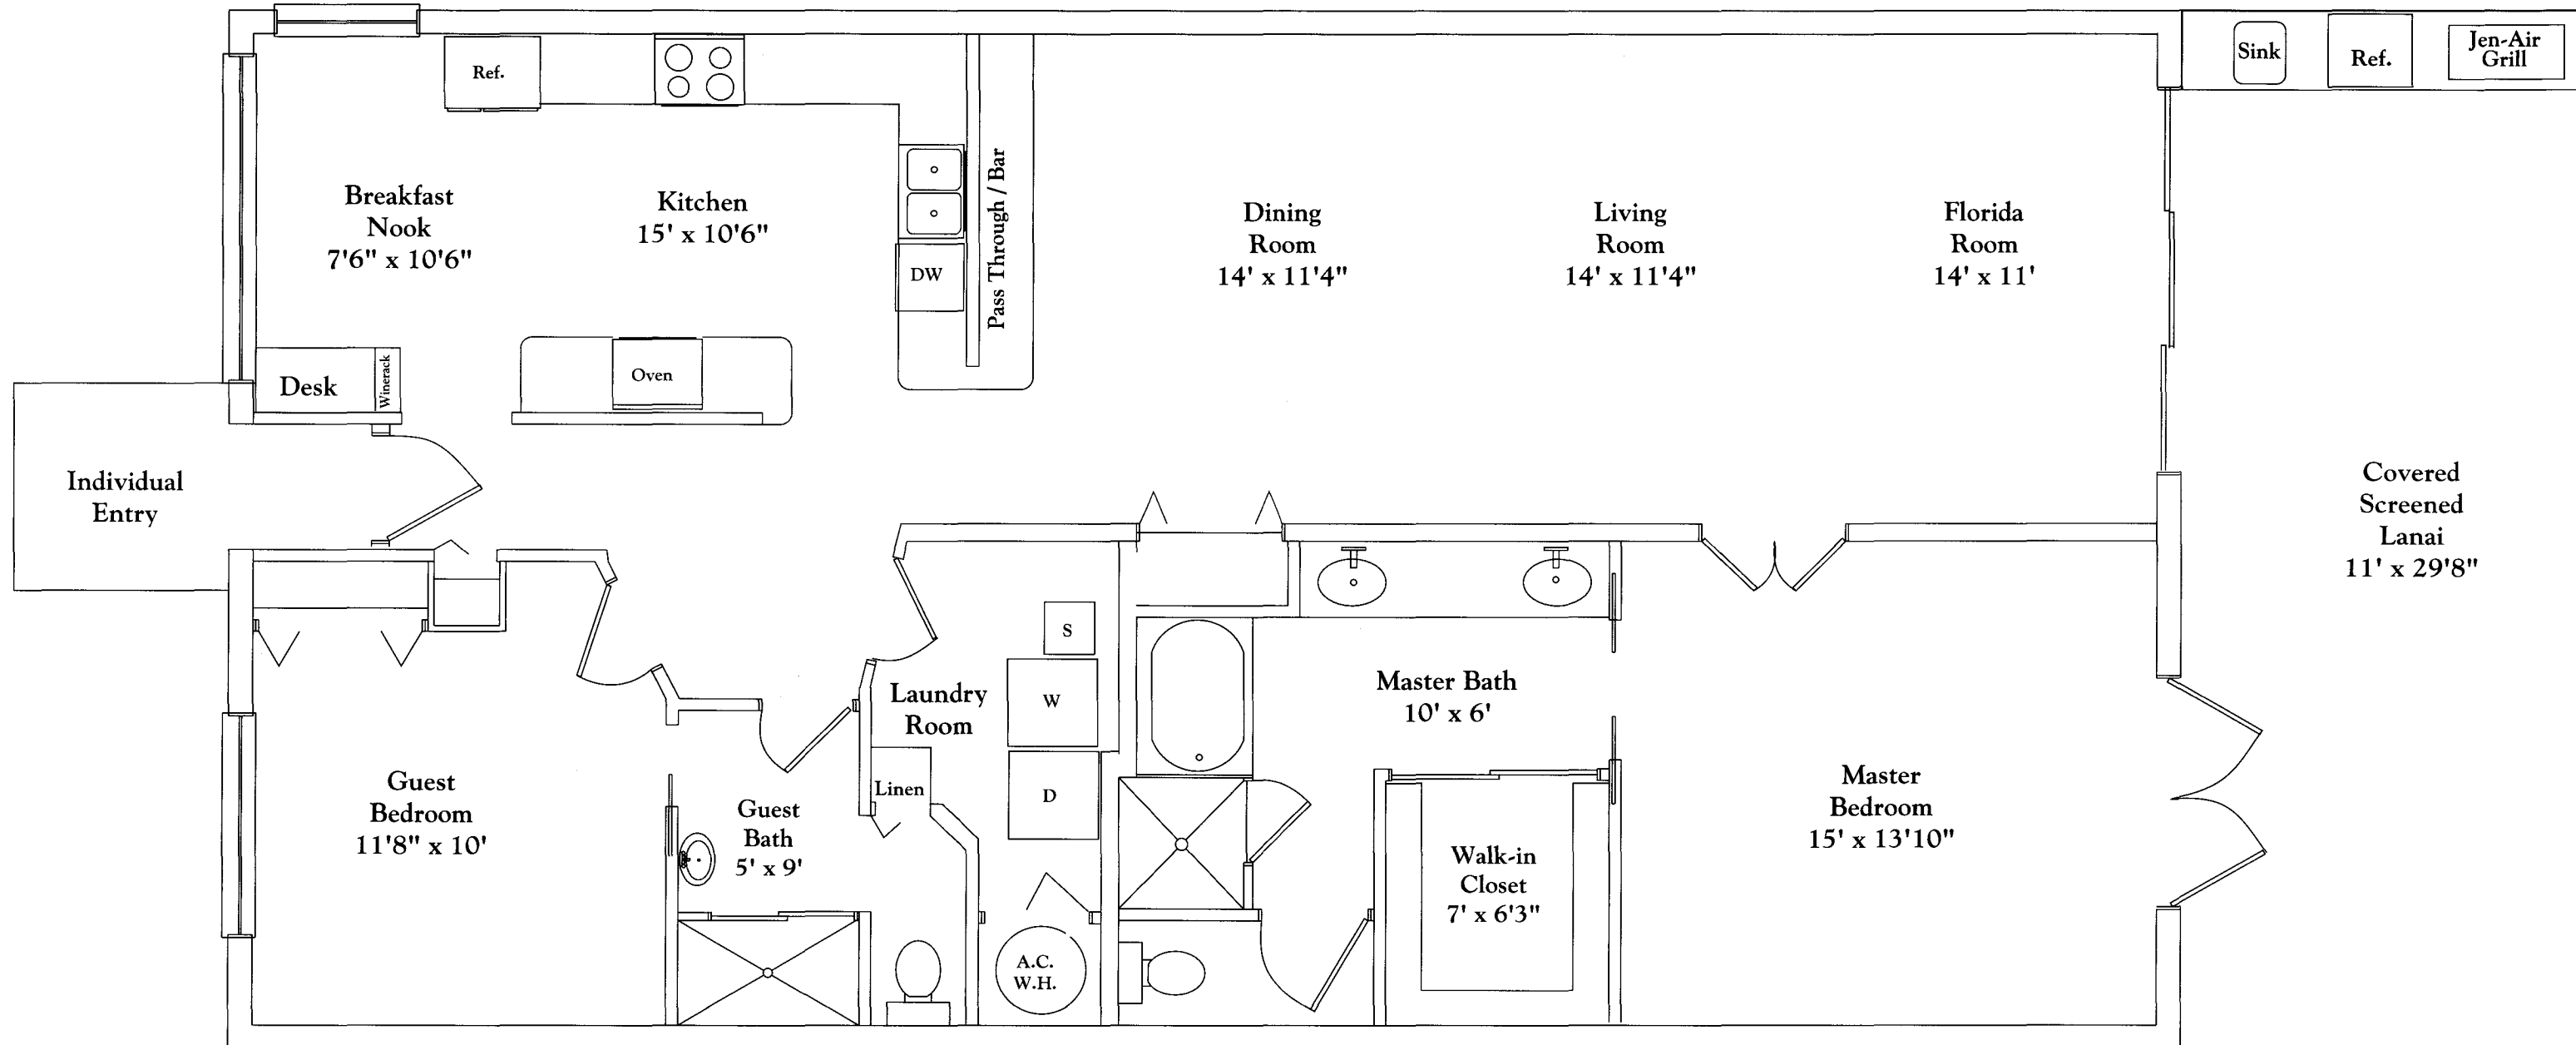

Water Crest

2 Bedroom, 2 Bathroom Condominium

<i>Square Footage</i>	
Living Area	1,566
Lanai	326
Garage	288
Total	2,180

Falling Waters
A GATED COMMUNITY

Dimensions and specifications are approximate and subject to change without notice.