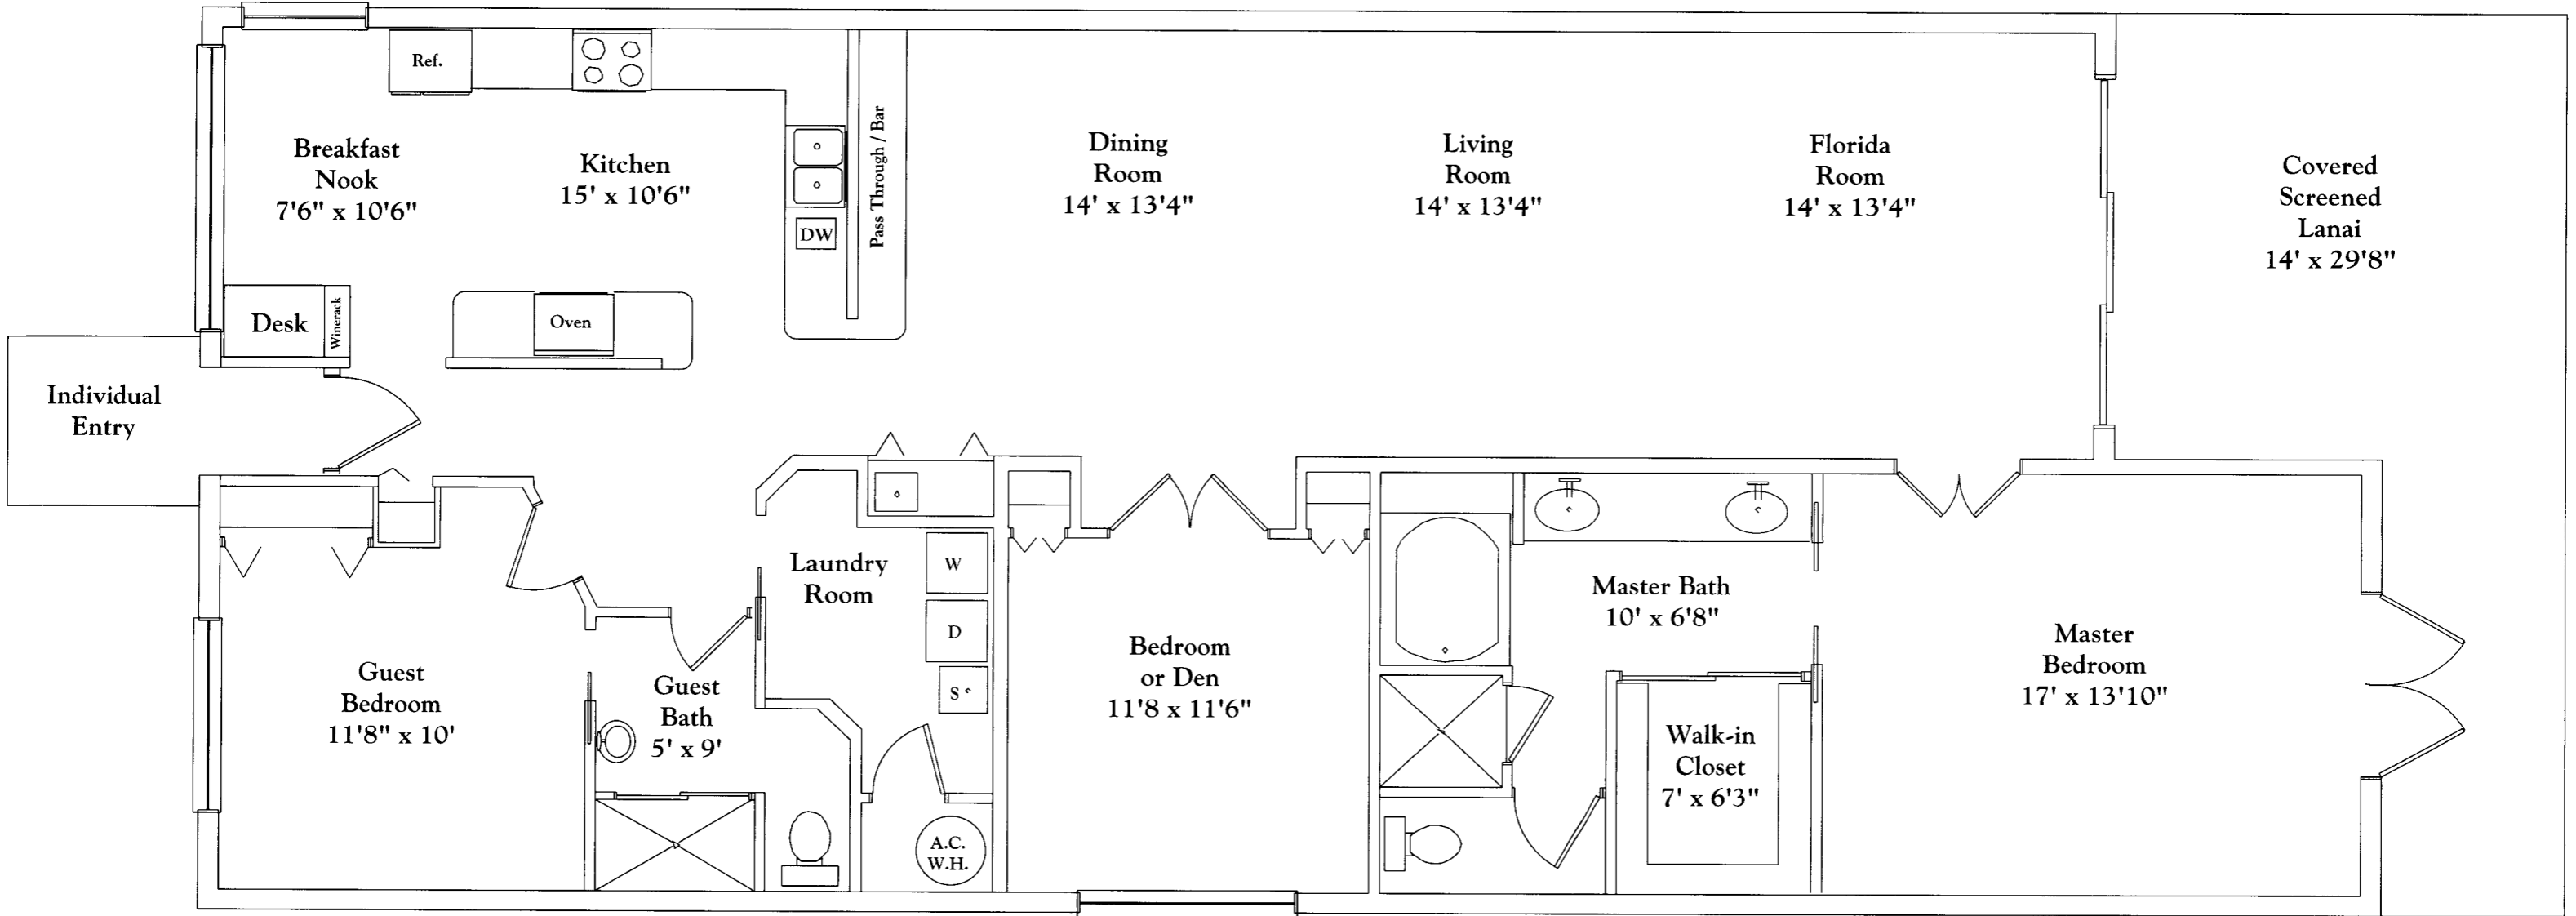

# Water Crest

3 Bedroom, 2 Bathroom Condominium

| <i>Square Footage</i> |              |
|-----------------------|--------------|
| Living Area           | 1,860        |
| Lanai                 | 308          |
| Garage                | 288          |
| <b>Total</b>          | <b>2,456</b> |

*Falling Waters*  
A GATED COMMUNITY

Dimensions and specifications are approximate and subject to change without notice.