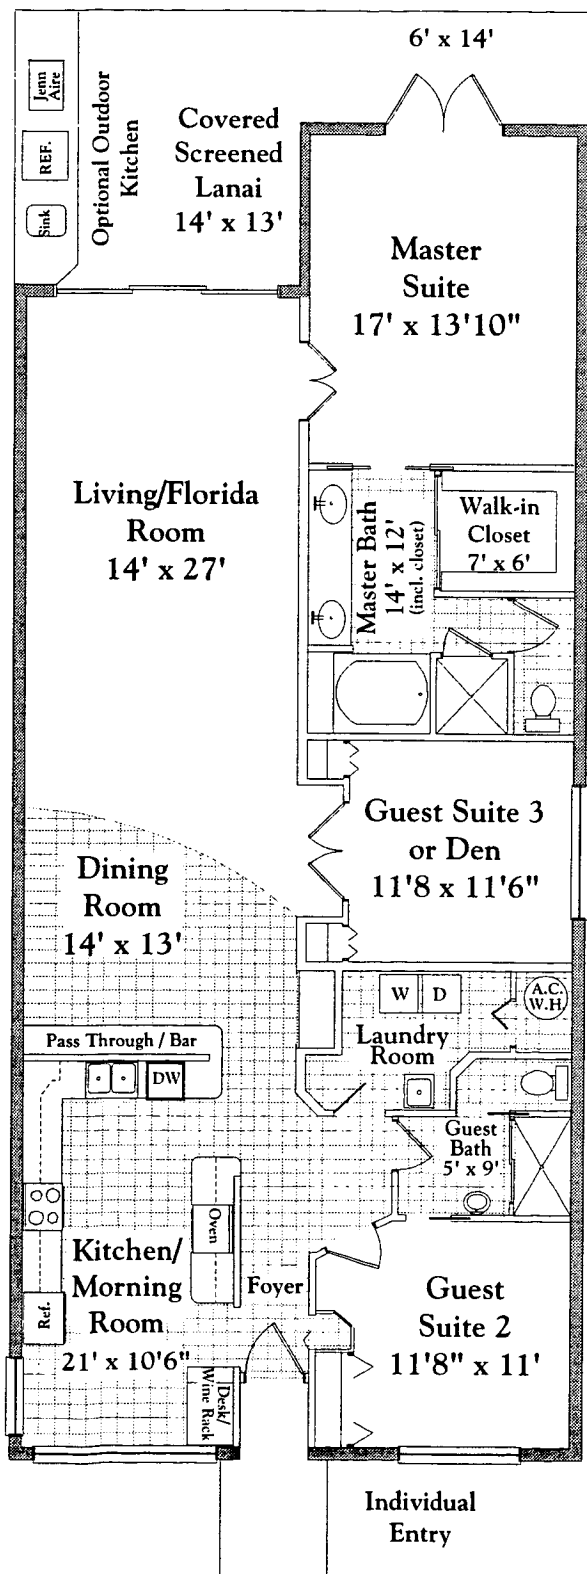

Falling Waters

A PRIVATE GATED COMMUNITY

Water Crest

Three Bedroom
Two Bathroom

<i>Square Footage</i>	
Living Area	1,860
Lanai	308
Garage	288
Total	2,456