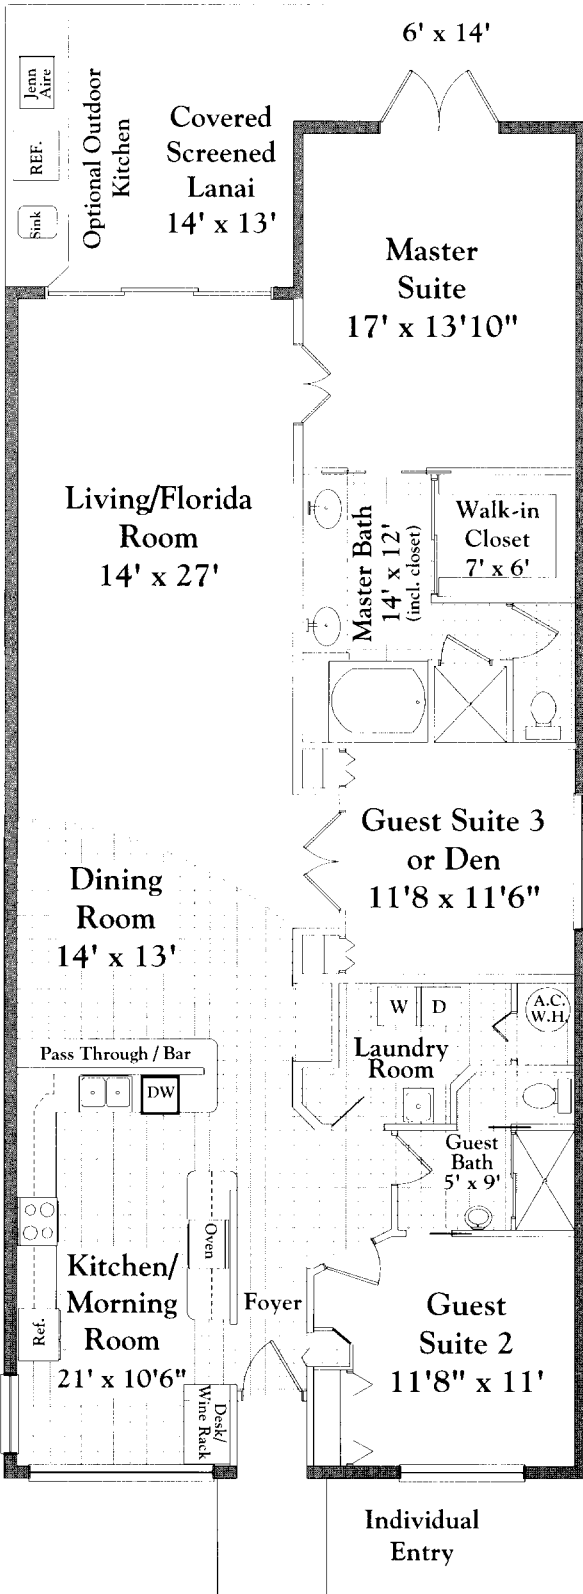

# *Water Crest*

## *Three Bedroom, Two Bathroom*

### *Square Footage*

Living Area	1,860
Lanai	308
Garage	288
<b>Total</b>	<b>2,456</b>