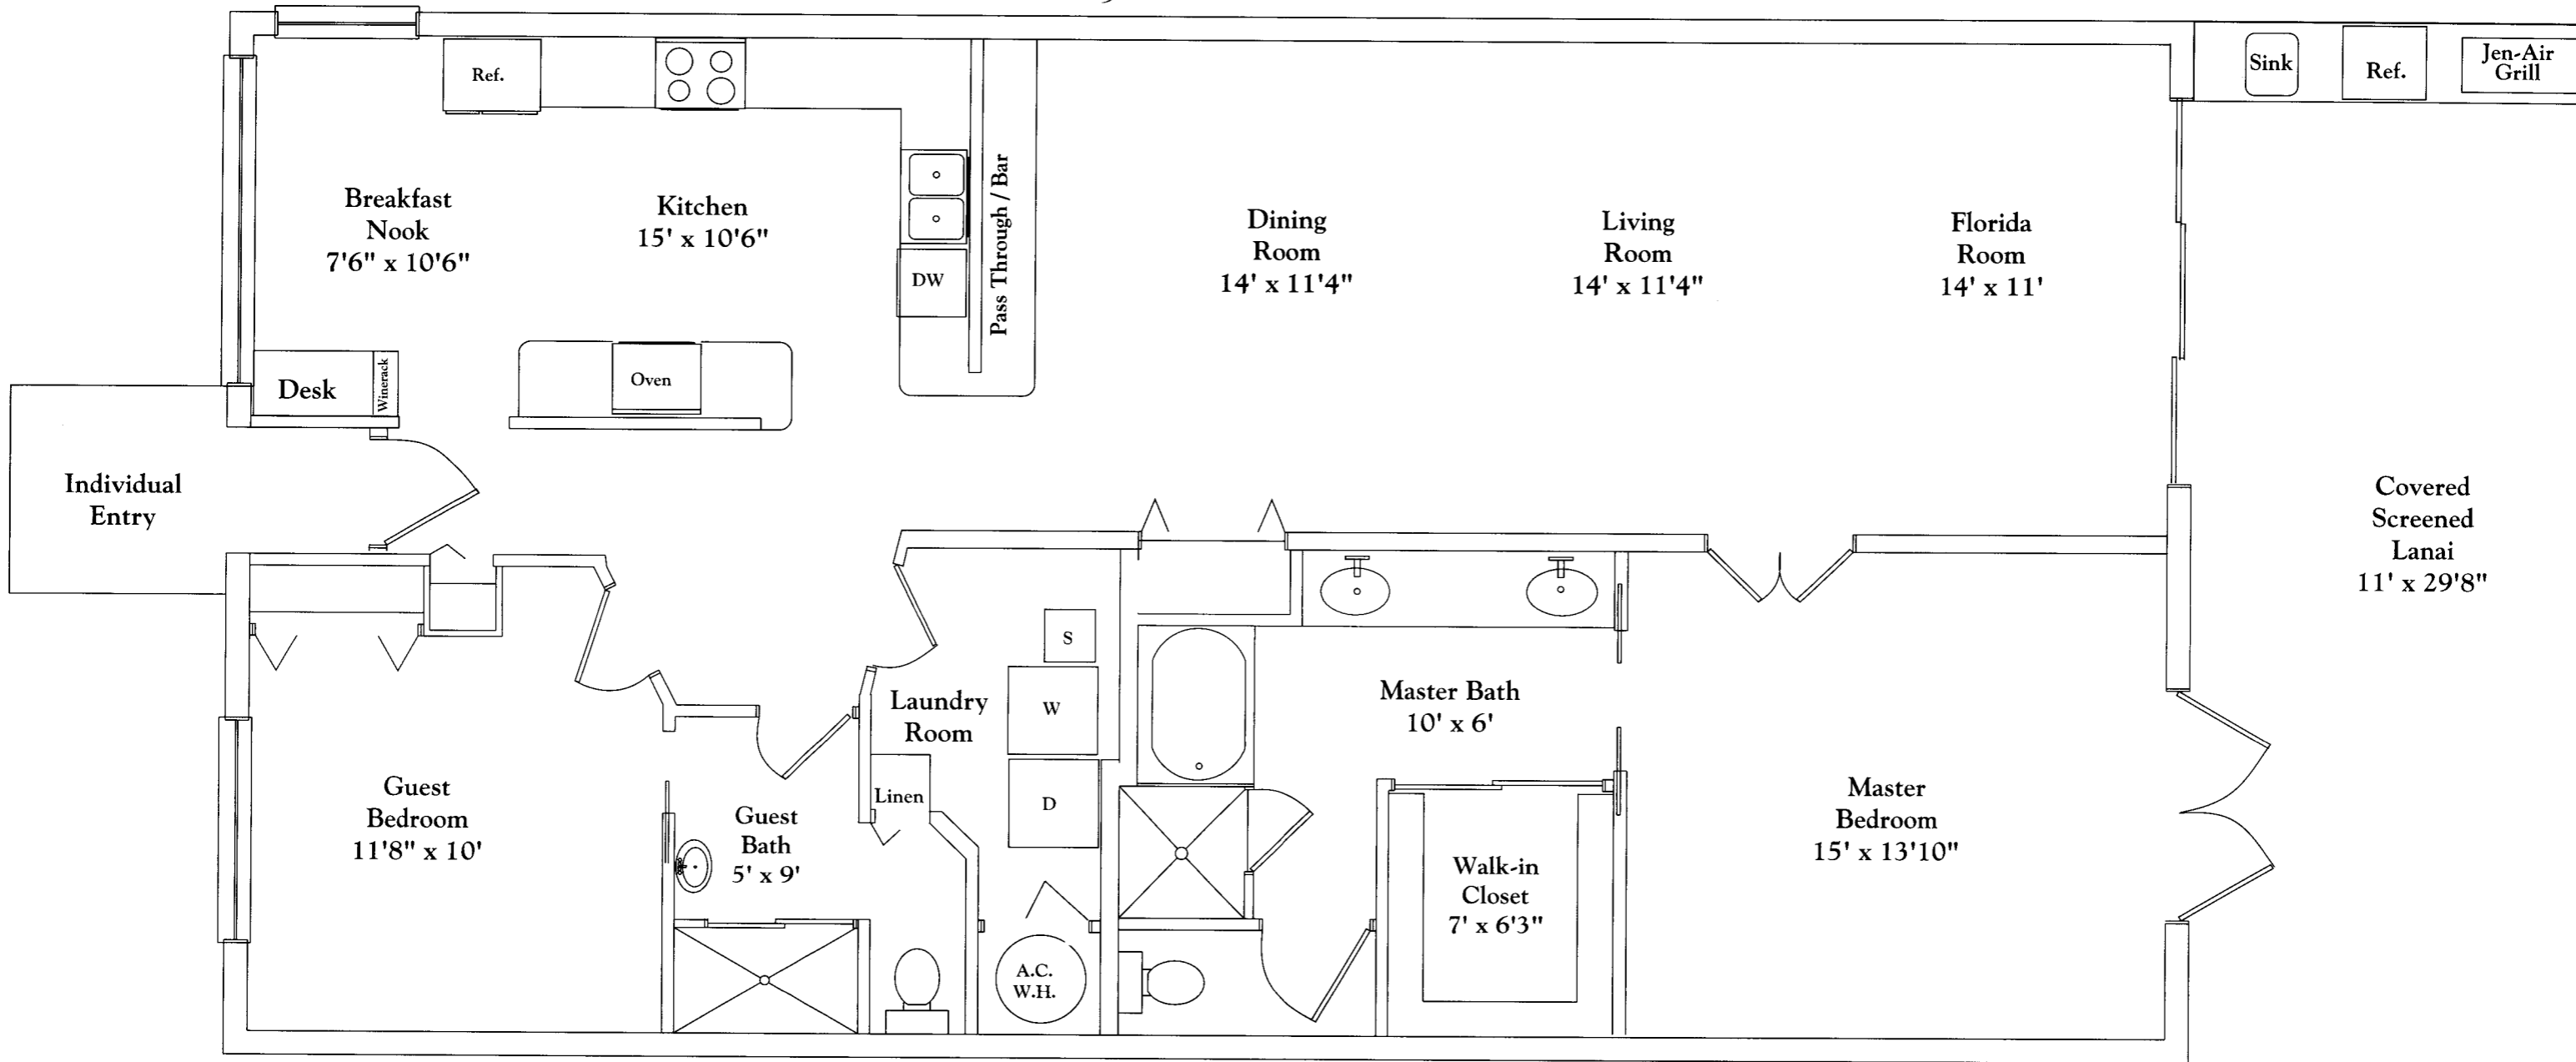

Water Crest

2 Bedroom, 2 Bathroom Condominium

<i>Square Footage</i>	
Living Area	1,566
Lanai	326
Garage	288
Total	2,180

Falling Waters
A GATED COMMUNITY

Dimensions and specifications are approximate and subject to change without notice.