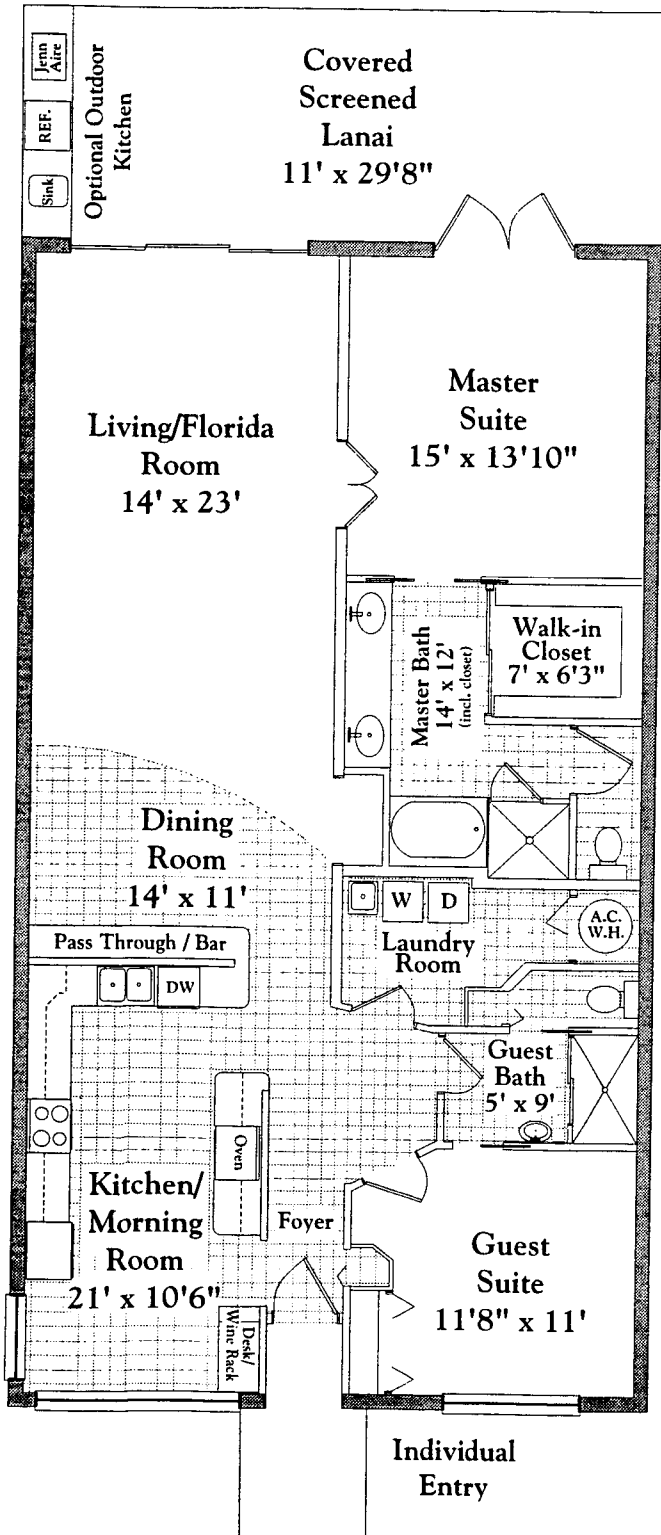

Falling Waters

A PRIVATE GATED COMMUNITY

Water Crest

Two Bedroom
Two Bathroom

<i>Square Footage</i>	
Living Area	1,566
Lanai	326
Garage	288
Total	2,180