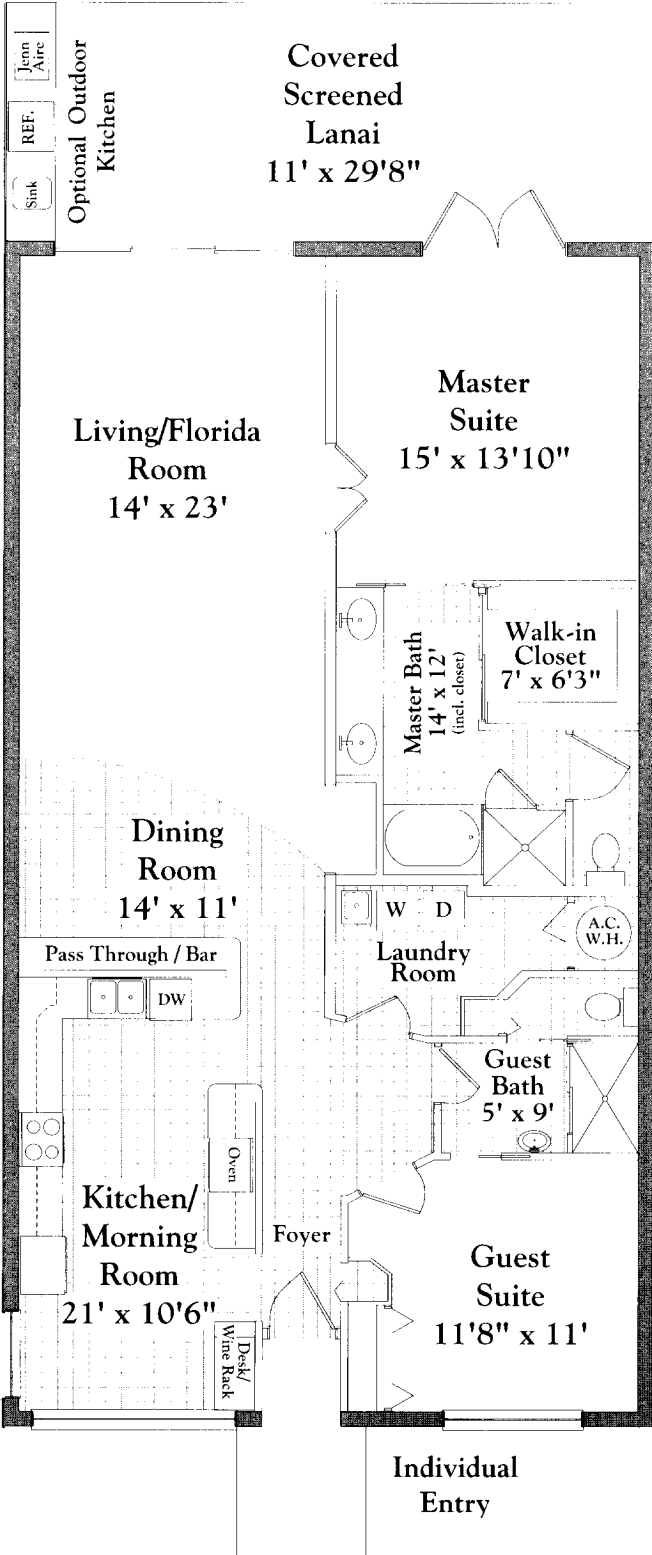

Water Crest

Two Bedroom, Two Bathroom

<i>Square Footage</i>	
Living Area	1,566
Lanai	326
Garage	288
Total	2,180