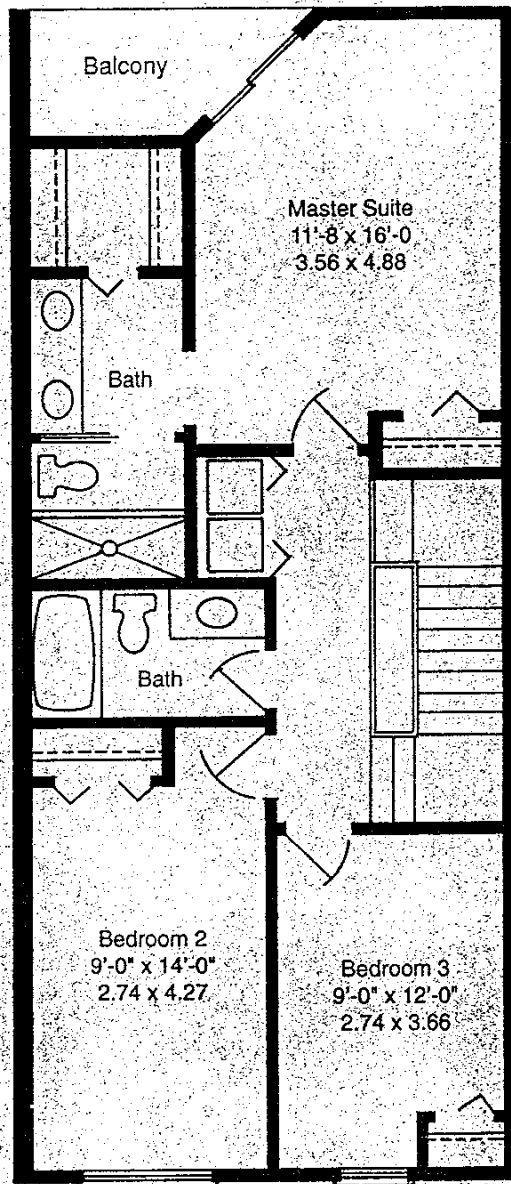

GROUND FLOOR

SECOND FLOOR

VILLA MICHELLE
3 Bedroom – 2 1/2 Bath

Model	Square Footage	Meters
Living Area	1,454	136
Screened Lanai and Entry	216	20
Garage	197	18
Total Area	1,867	174