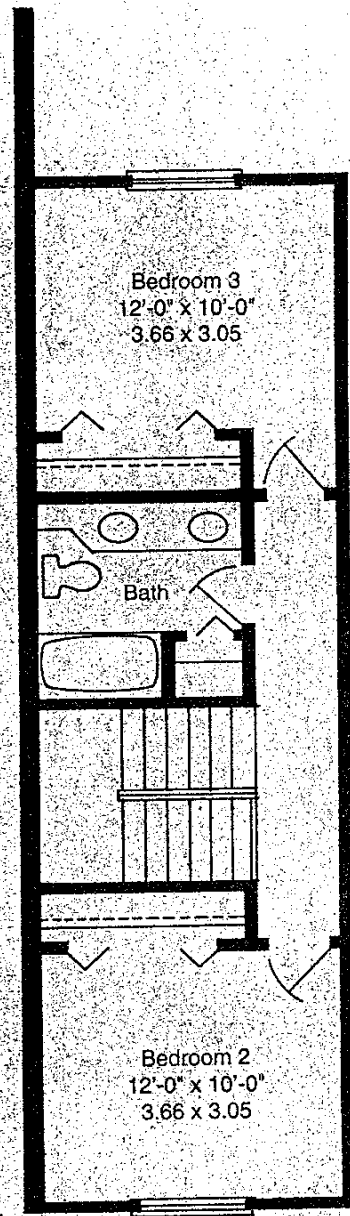

GROUND FLOOR

SECOND FLOOR

**VILLA ELIZABETH**  
3 Bedroom – 2 1/2 Bath

Model	Square Footage	Meters
Living Area	1,512	141
Screened Lanai and Entry	141	13
Garage	236	22
<b>Total Area</b>	<b>1,889</b>	<b>176</b>