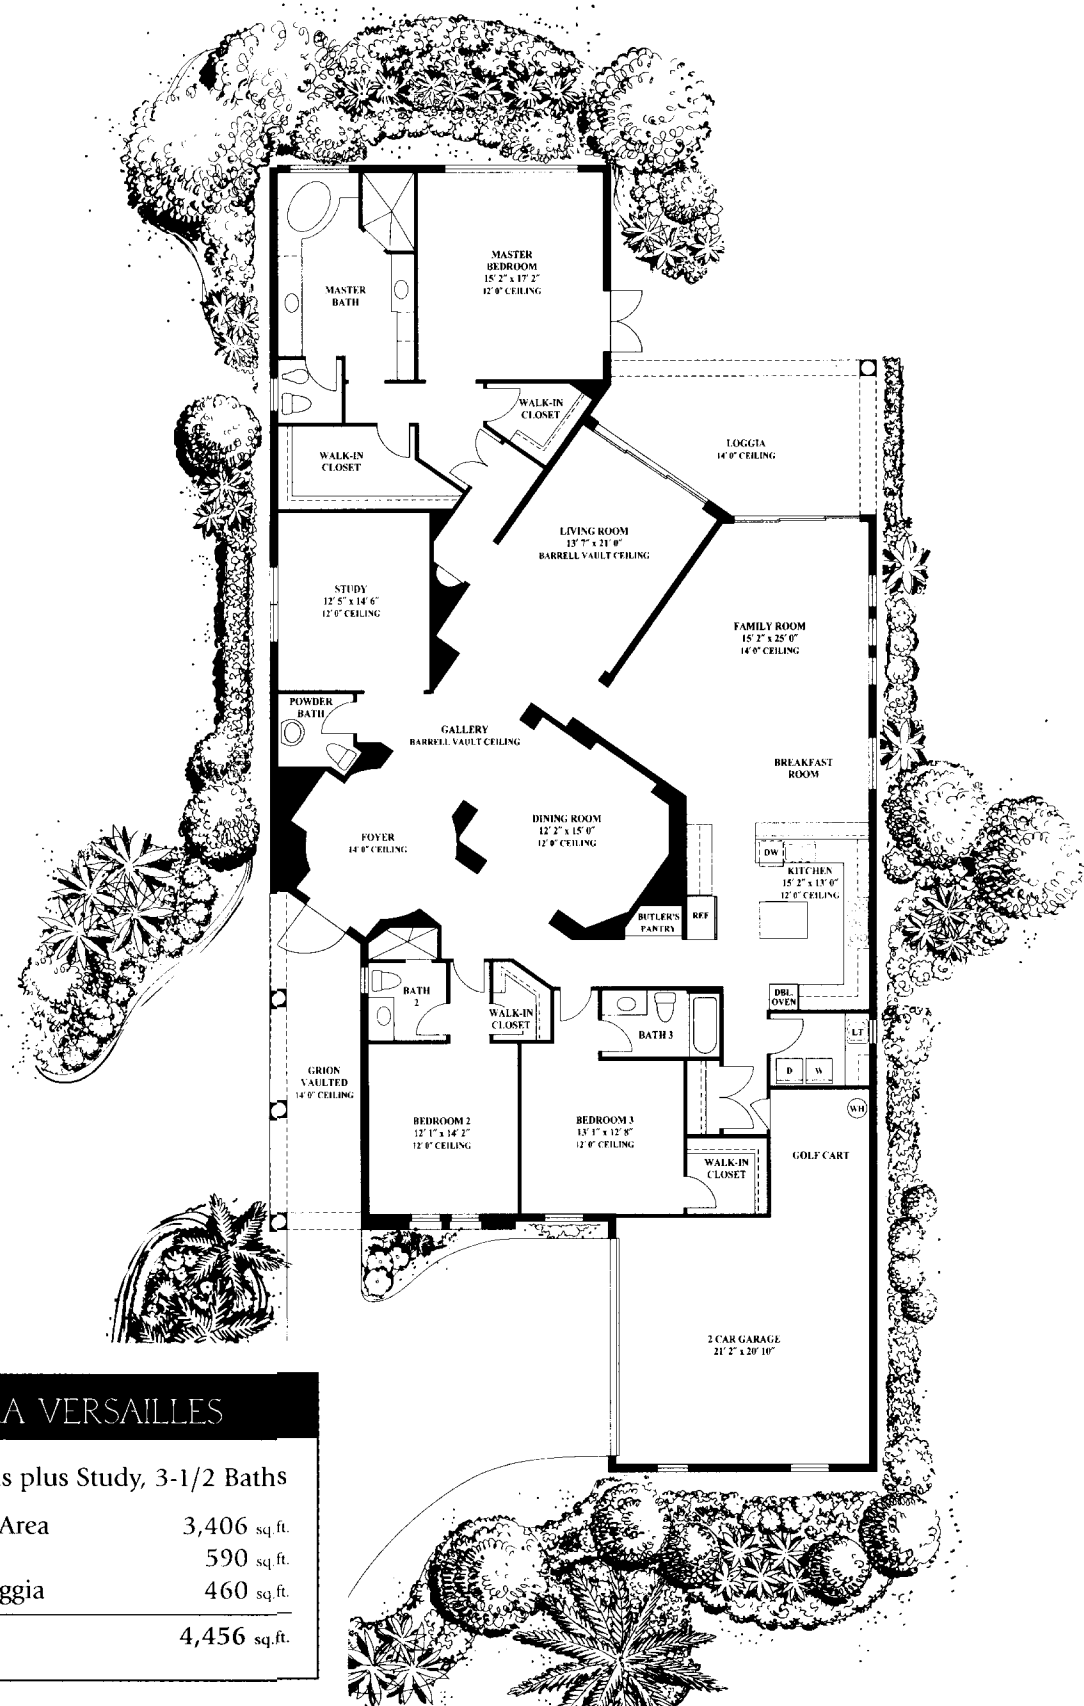

VILLA VERSAILLES

3 Bedrooms plus Study, 3-1/2 Baths

VILLA VERSAILLES

3 Bedrooms plus Study, 3-1/2 Baths

A/C Living Area	3,406 sq. ft.
Garage	590 sq. ft.
Covered Loggia	460 sq. ft.
Total	4,456 sq. ft.