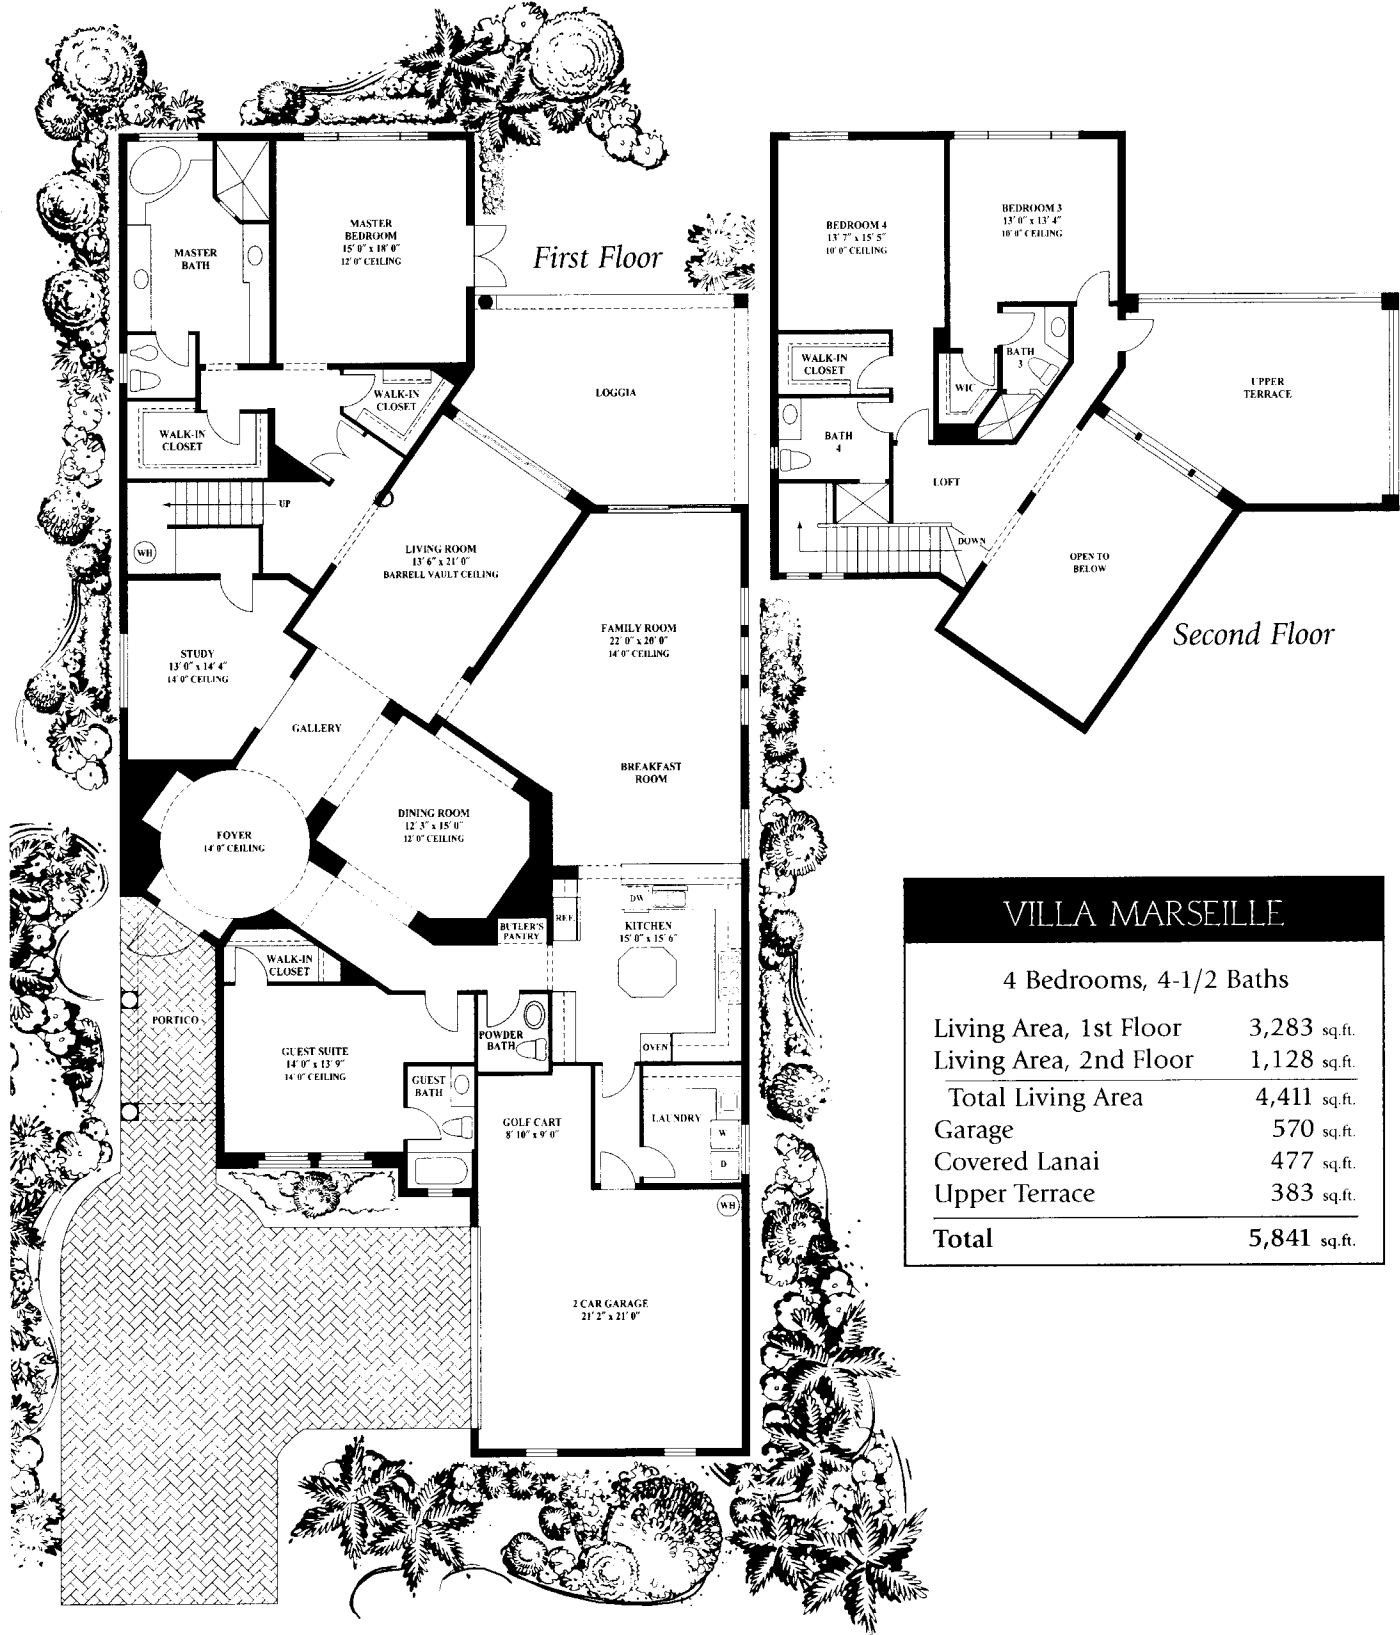

VILLA MARSEILLE

4 Bedrooms, 4-1/2 Baths

VILLA MARSEILLE	
4 Bedrooms, 4-1/2 Baths	
Living Area, 1st Floor	3,283 sq.ft.
Living Area, 2nd Floor	1,128 sq.ft.
Total Living Area	4,411 sq.ft.
Garage	570 sq.ft.
Covered Lanai	477 sq.ft.
Upper Terrace	383 sq.ft.
Total	5,841 sq.ft.