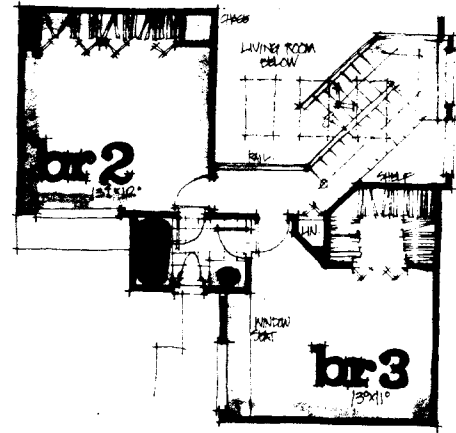

VILLA HOMES

Living Area: 1735 Sq. Ft.
 Total Area: 2260 Sq. Ft.

**ROGER HILL
 REALTY, INC.**

5311 Airport Rd. North, Naples, Florida 33942
 (813) 566-2232 1-800-523-8270

**NAPA
 RIDGE**

at The
Vineyards
 OF NAPLES

*Plan Specifications subject to change without notice.
 All dimensions are approximate.*