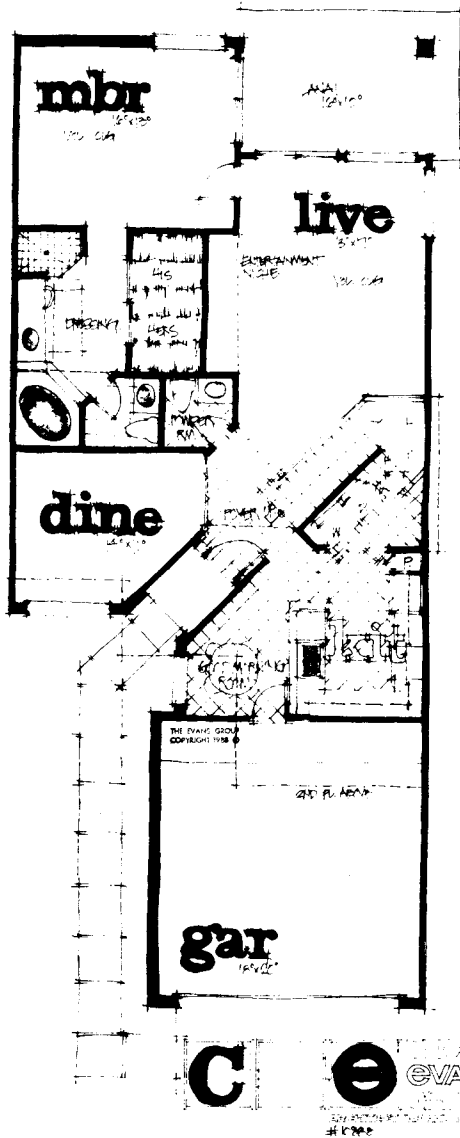

VILLA HOMES

Living Area: 1735 Sq. Ft.
 Total Area: 2260 Sq. Ft.

**ROGER HILL
 REALTY, INC.**

5311 Airport Rd. North, Naples, Florida 33942
 (813) 566-2232 1-800-523-8270

**NAPA
 RIDGE**

at The
Vineyards
 OF NAPLES

*Plan Specifications subject to change without notice.
 All dimensions are approximate.*