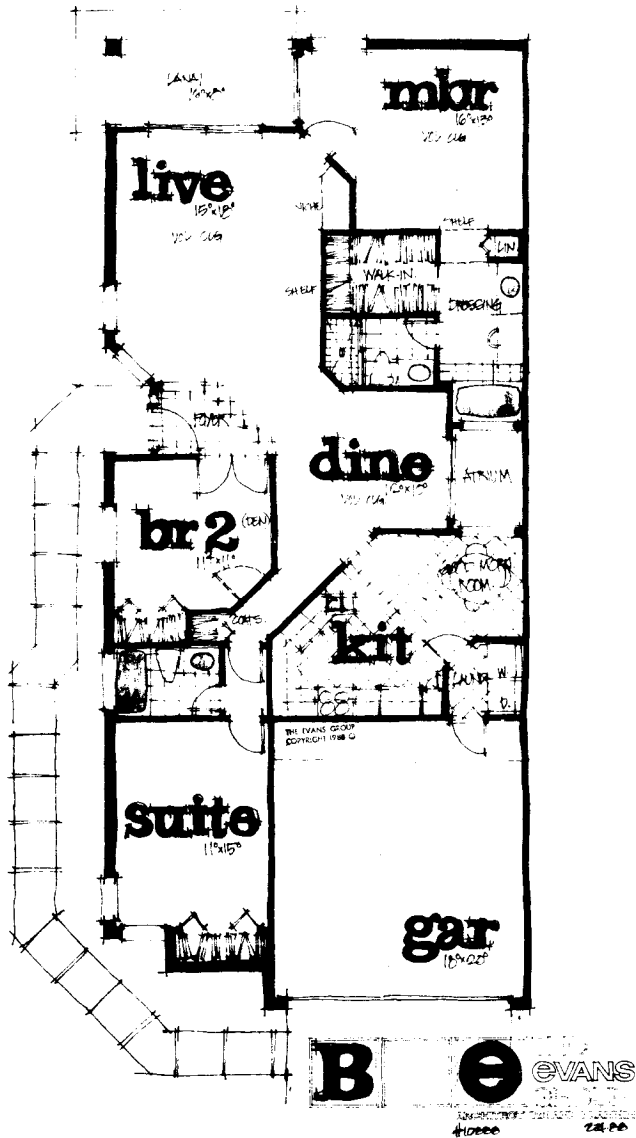

VILLA HOMES

Living Area: 1525 Sq. Ft.
Total Area: 2038 Sq. Ft.

**ROGER HILL
REALTY, INC.**

5311 Airport Rd. North, Naples, Florida 33942
(813) 566-2232 1-800-523-8270

**NAPA
RIDGE**

at The
Vineyards
OF NAPLES

Plan Specifications subject to change without notice.
All dimensions are approximate.