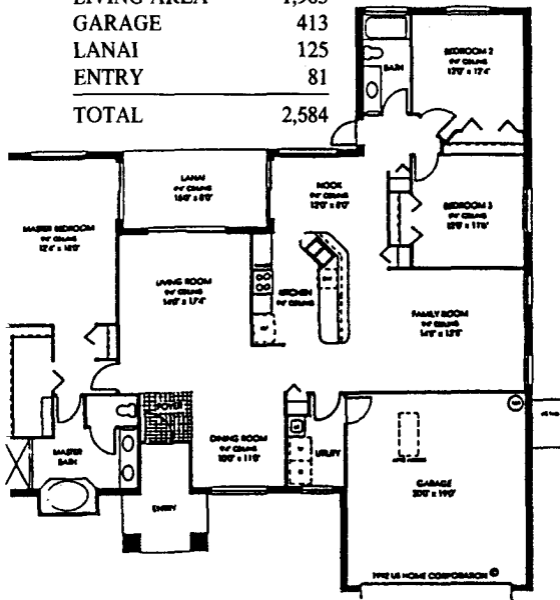

Viceroy II

SQUARE FOOTAGE

LIVING AREA	1,965
GARAGE	413
LANAI	125
ENTRY	81
<hr/>	
TOTAL	2,584

Viceroy II