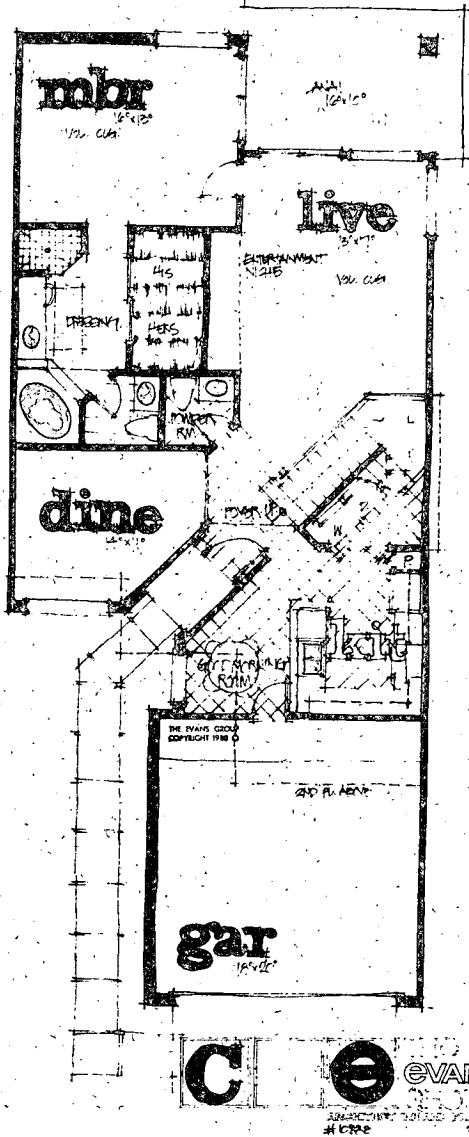

# VILLA HOMES

Living Area: 1735 Sq. Ft.  
Total Area: 2260 Sq. Ft.

**ROGER HILL  
REALTY, INC.**

5311 Airport Rd. North, Naples, Florida 33942  
(813) 566-2232 1-800-523-8270

**NAPA  
RIDGE**

at *The Vineyards*  
OF NAPLES

Plan Specifications subject to change without notice.  
All dimensions are approximate.