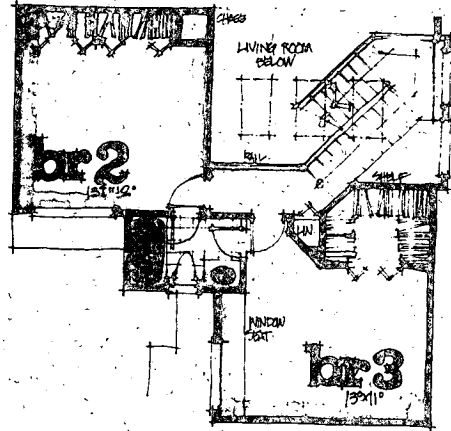

# VILLA HOMES

Living Area: 1735 Sq. Ft.  
Total Area: 2260 Sq. Ft.

**ROGER HILL  
REALTY, INC.**

5311 Airport Rd. North, Naples, Florida 33942  
(813) 566-2232 1-800-523-8270

**NAPA  
RIDGE**

at *The Vineyards*  
OF NAPLES

Plan Specifications subject to change without notice.  
All dimensions are approximate.