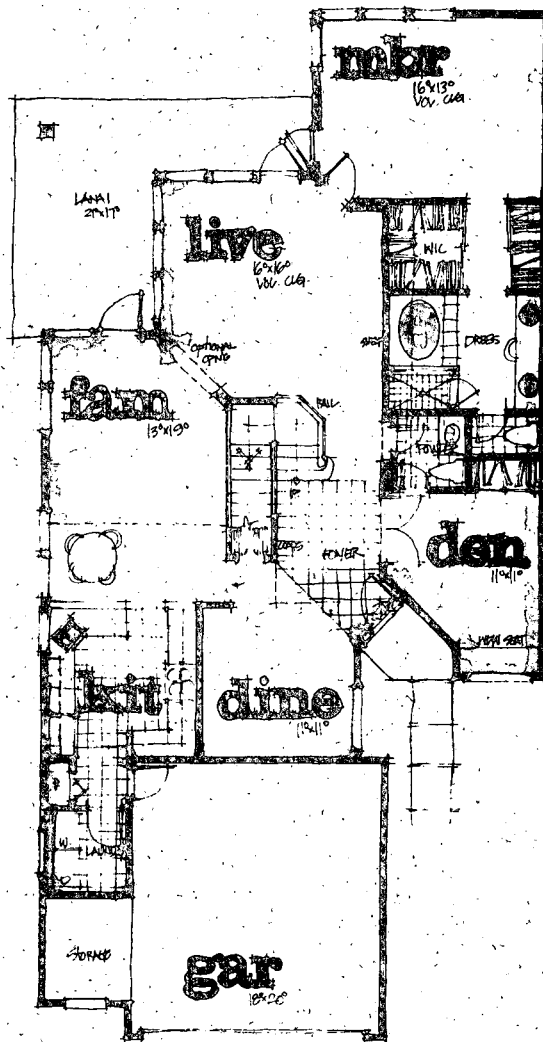

PATIO HOMES

Living Area: 1996 Sq. Ft.
Total Area: 2658 Sq. Ft.

ROGER HILL REALTY, INC.

5311 Airport Rd. North, Naples, Florida 33942
(813) 566-2232 1-800-523-8270

Plan Specifications subject to change without notice.
All dimensions are approximate.