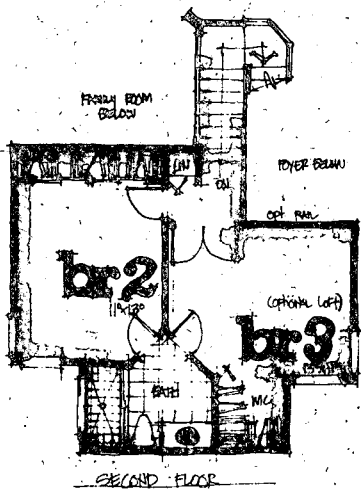

PATIO HOMES

Living Area: 1996 Sq. Ft.
Total Area: 2658 Sq. Ft.

ROGER HILL REALTY, INC.

5311 Airport Rd. North, Naples, Florida 33942
(813) 566-2232 1-800-523-8270

Plan Specifications subject to change without notice.
All dimensions are approximate.