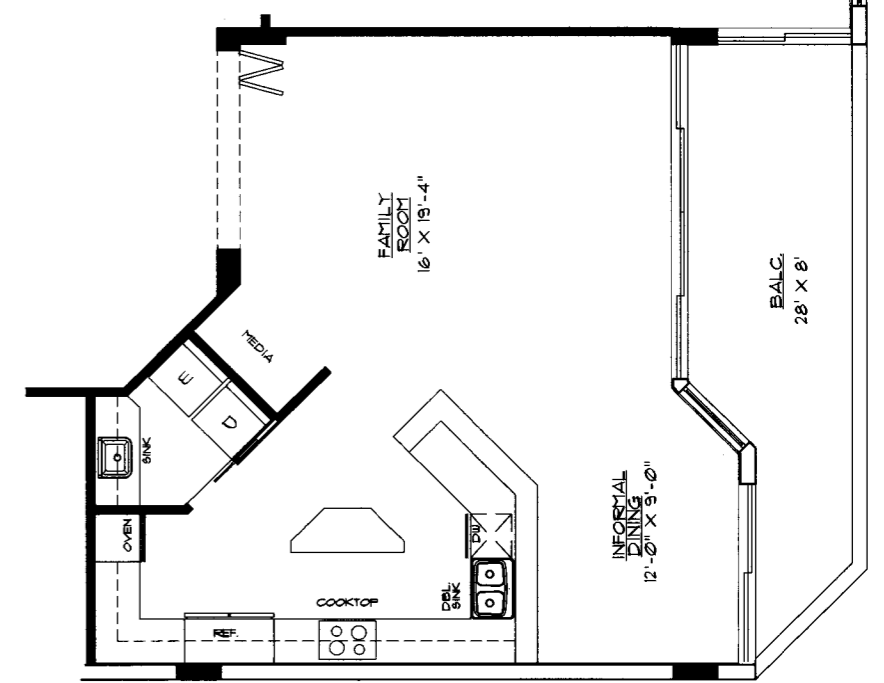

OPTIONAL KITCHEN

UNIT C

Square Footage	
A/C:	3,304'
Terrace:	579'
Total:	3,883'

"All floor plans, illustrations and areas are preliminary, approximate and subject to change."

Developed by Southeast Plantation Co., Inc. a Cronacher Corporation.
Marketed exclusively by Grey Oaks Realty, Inc.