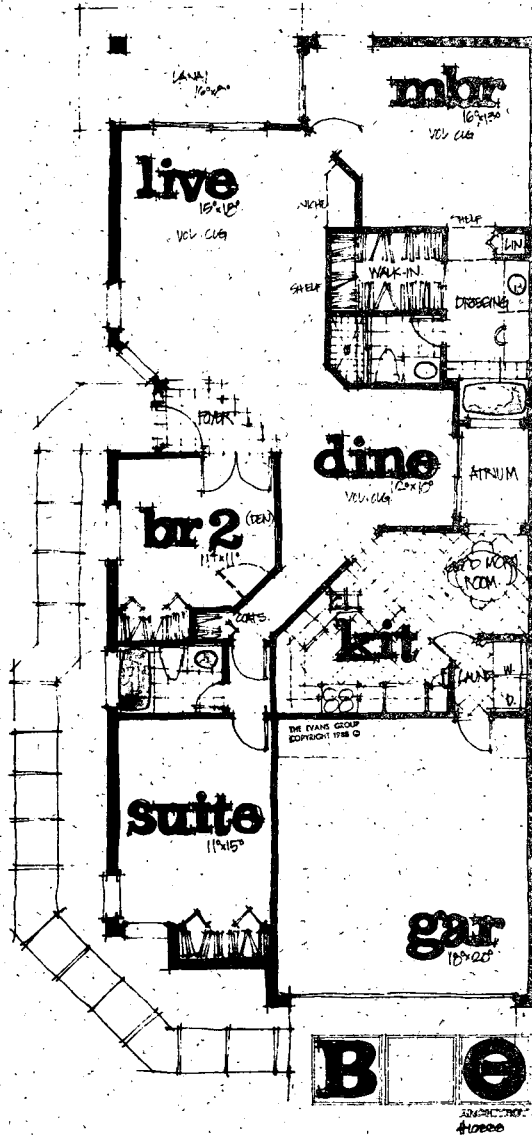

VILLA HOMES

Living Area: 1525 Sq. Ft.
Total Area: 2038 Sq. Ft.

**ROGER HILL
REALTY, INC.**

5311 Airport Rd. North, Naples, Florida 33942
(813) 566-2232 1-800-523-8270

**NAPA
RIDGE**

at
The Vineyards
OF NAPLES

Plan Specifications subject to change without notice.
All dimensions are approximate.