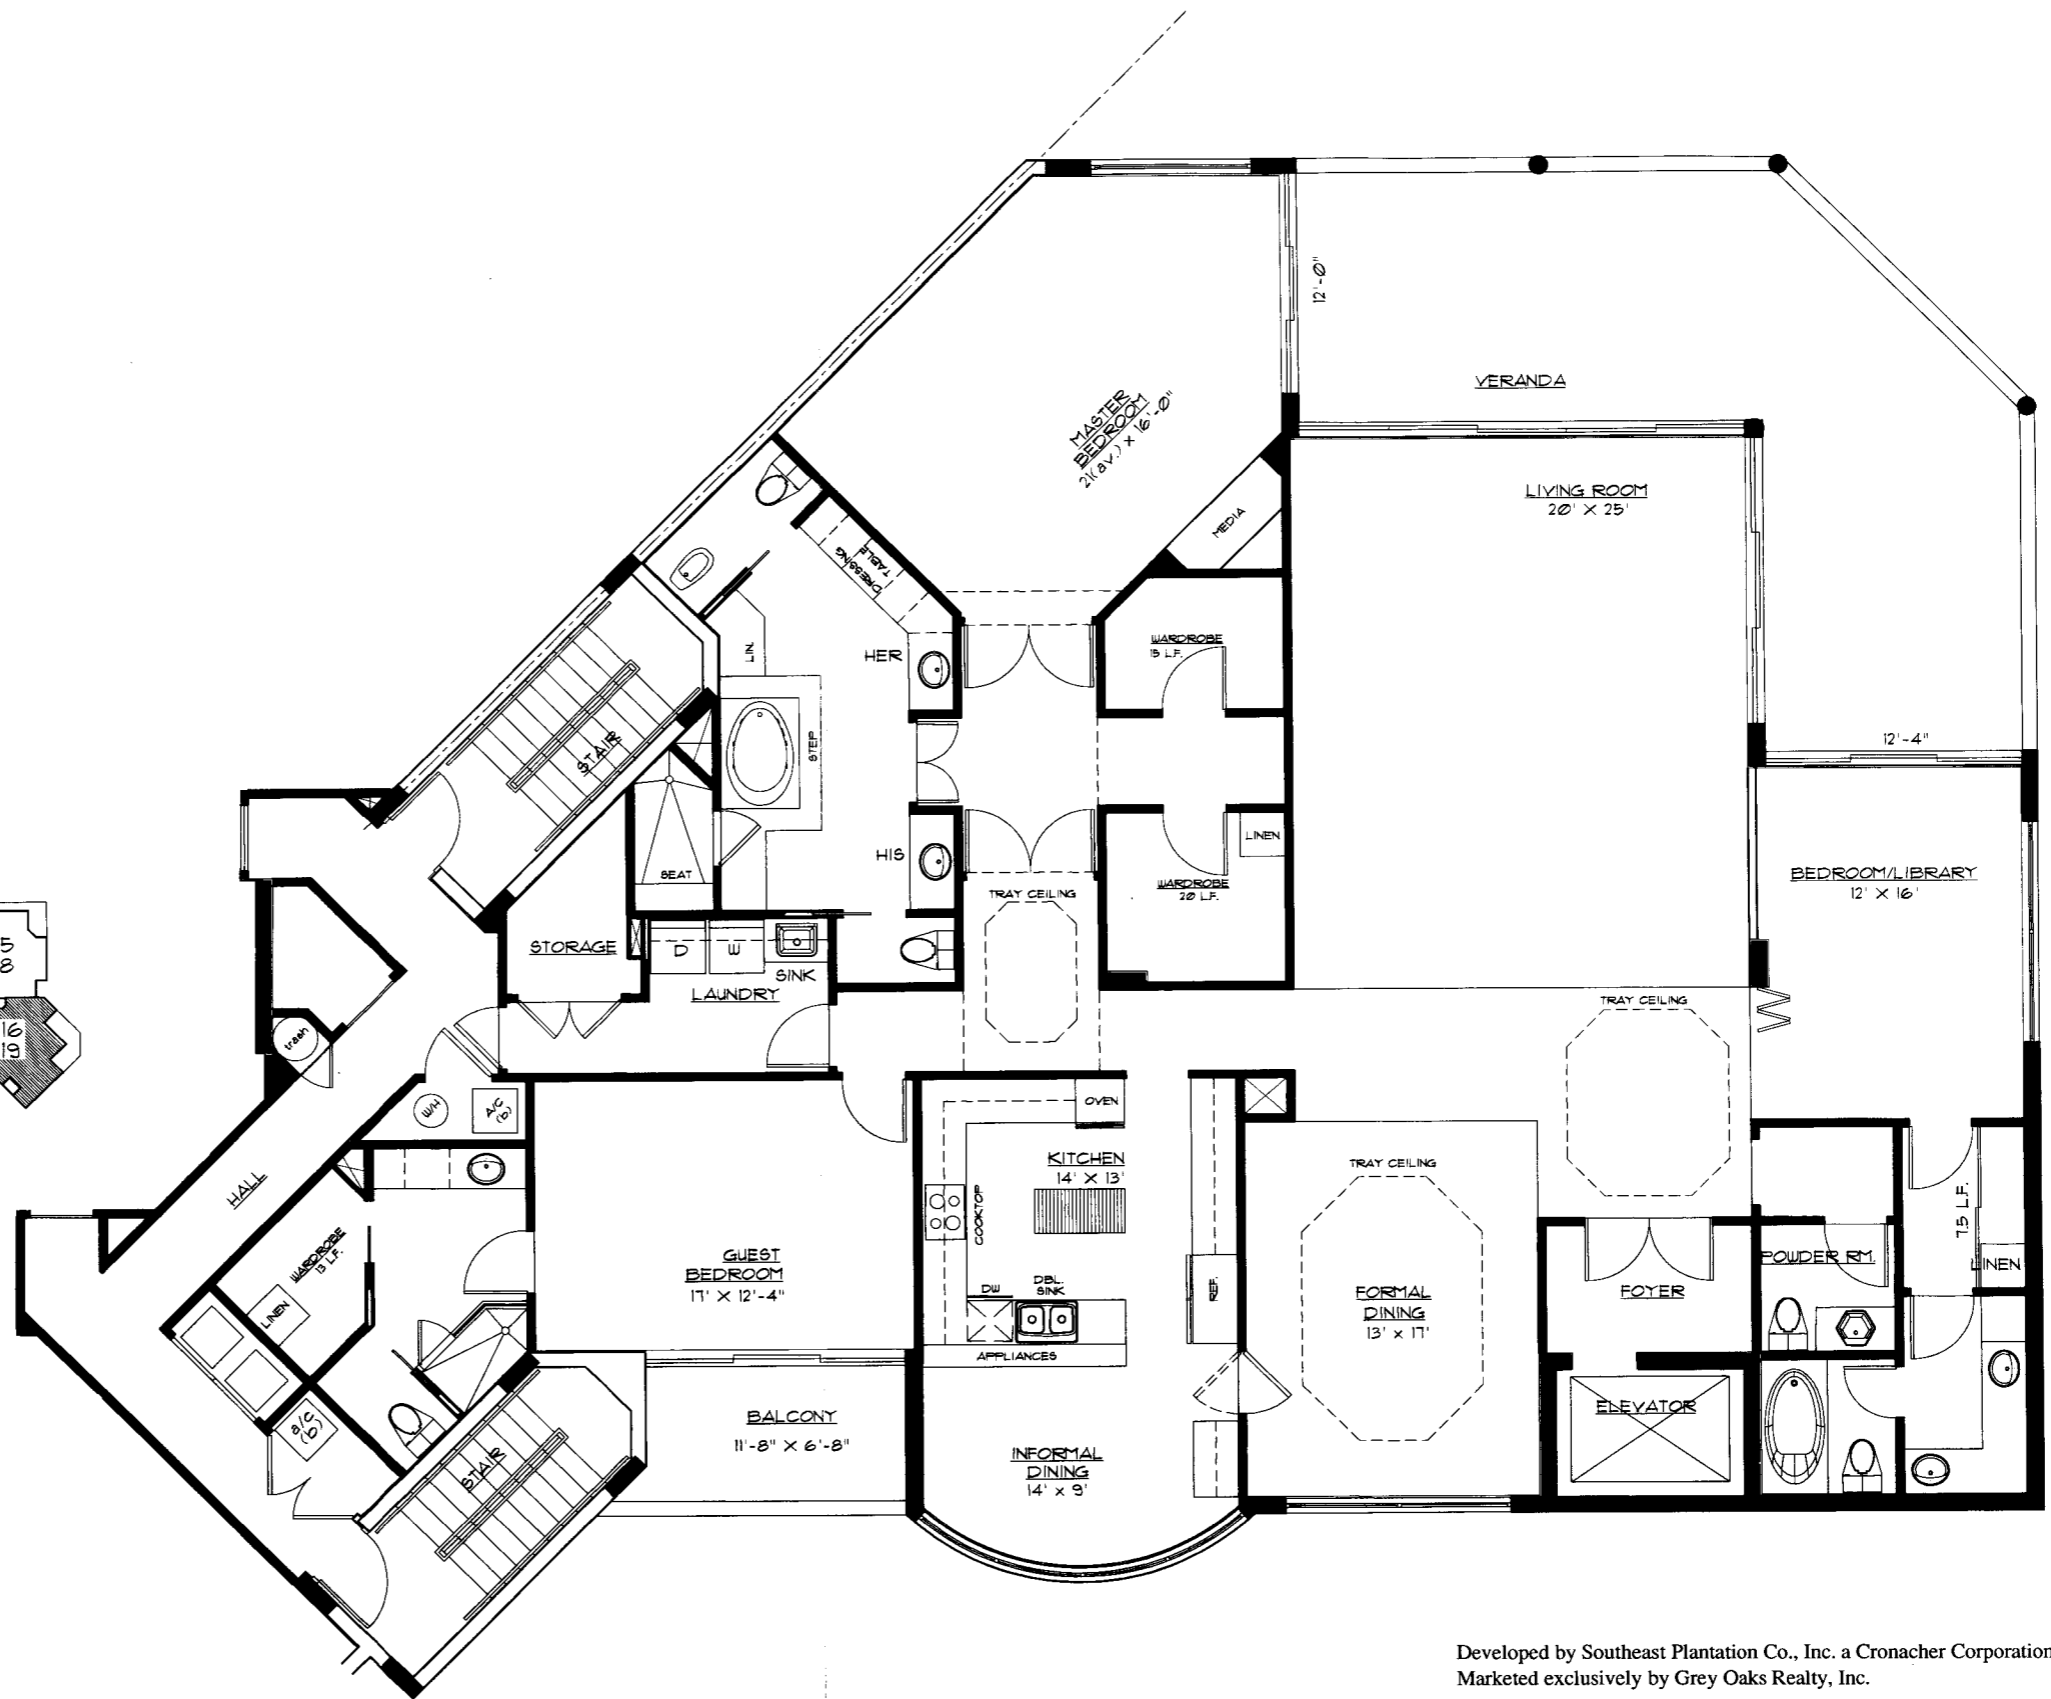

UNIT B

Square Footage	
A/C:	3,272'
Terrace:	595'
Total:	3,867'

"All floor plans, illustrations and areas are preliminary, approximate and subject to change."

Developed by Southeast Plantation Co., Inc. a Cronacher Corporation.
Marketed exclusively by Grey Oaks Realty, Inc.