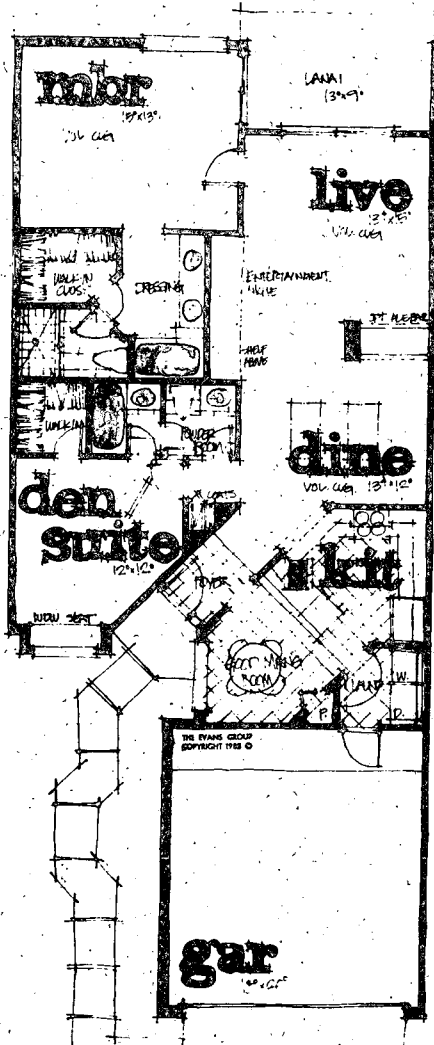

# VILLA HOMES

Living Area: 1300 Sq. Ft.  
 Total Area: 1802 Sq. Ft.

# NAPA RIDGE

*at The Vineyards*  
 OF NAPLES

Plan Specifications subject to change without notice.  
 All dimensions are approximate.