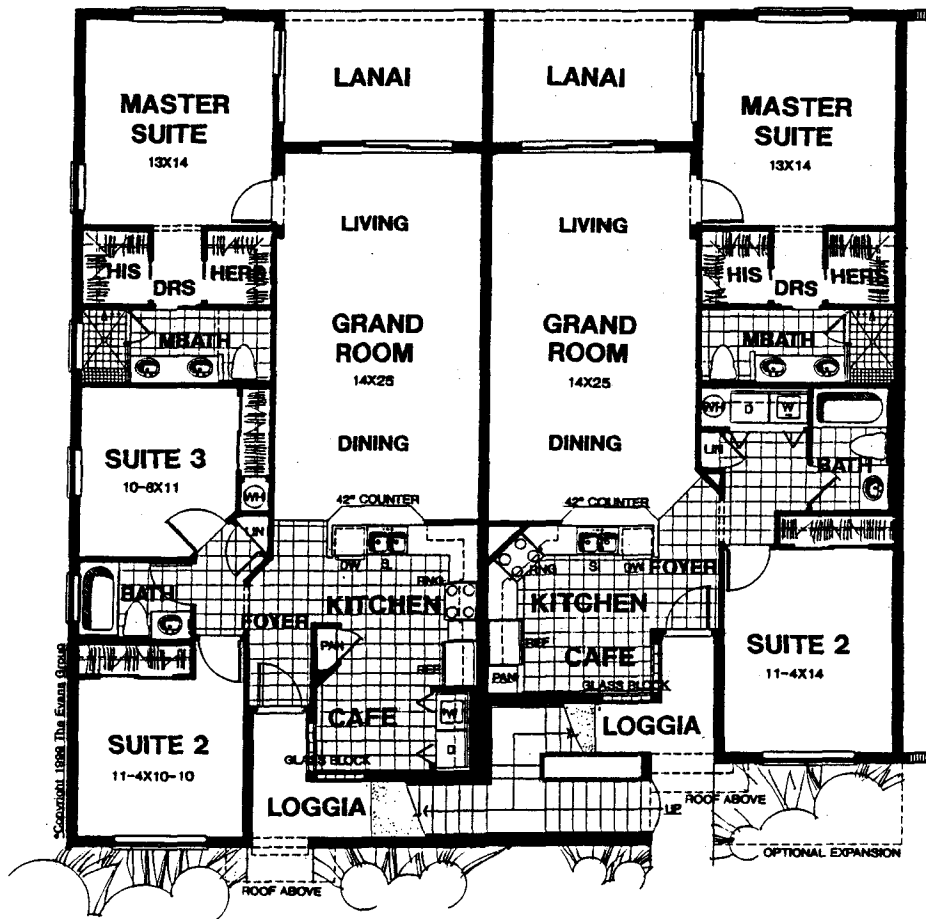

Unit "C"

Unit "A"

FIRST FLOOR PLAN UNITS C/A

- Unit C: 1,383 Sq. Ft. A/C living area
- Unit A: 1,248 Sq. Ft. A/C living area

Preliminary Plan
not final/subject to change

**BRIDGEWATER
BAY**

GARDEN HOMES