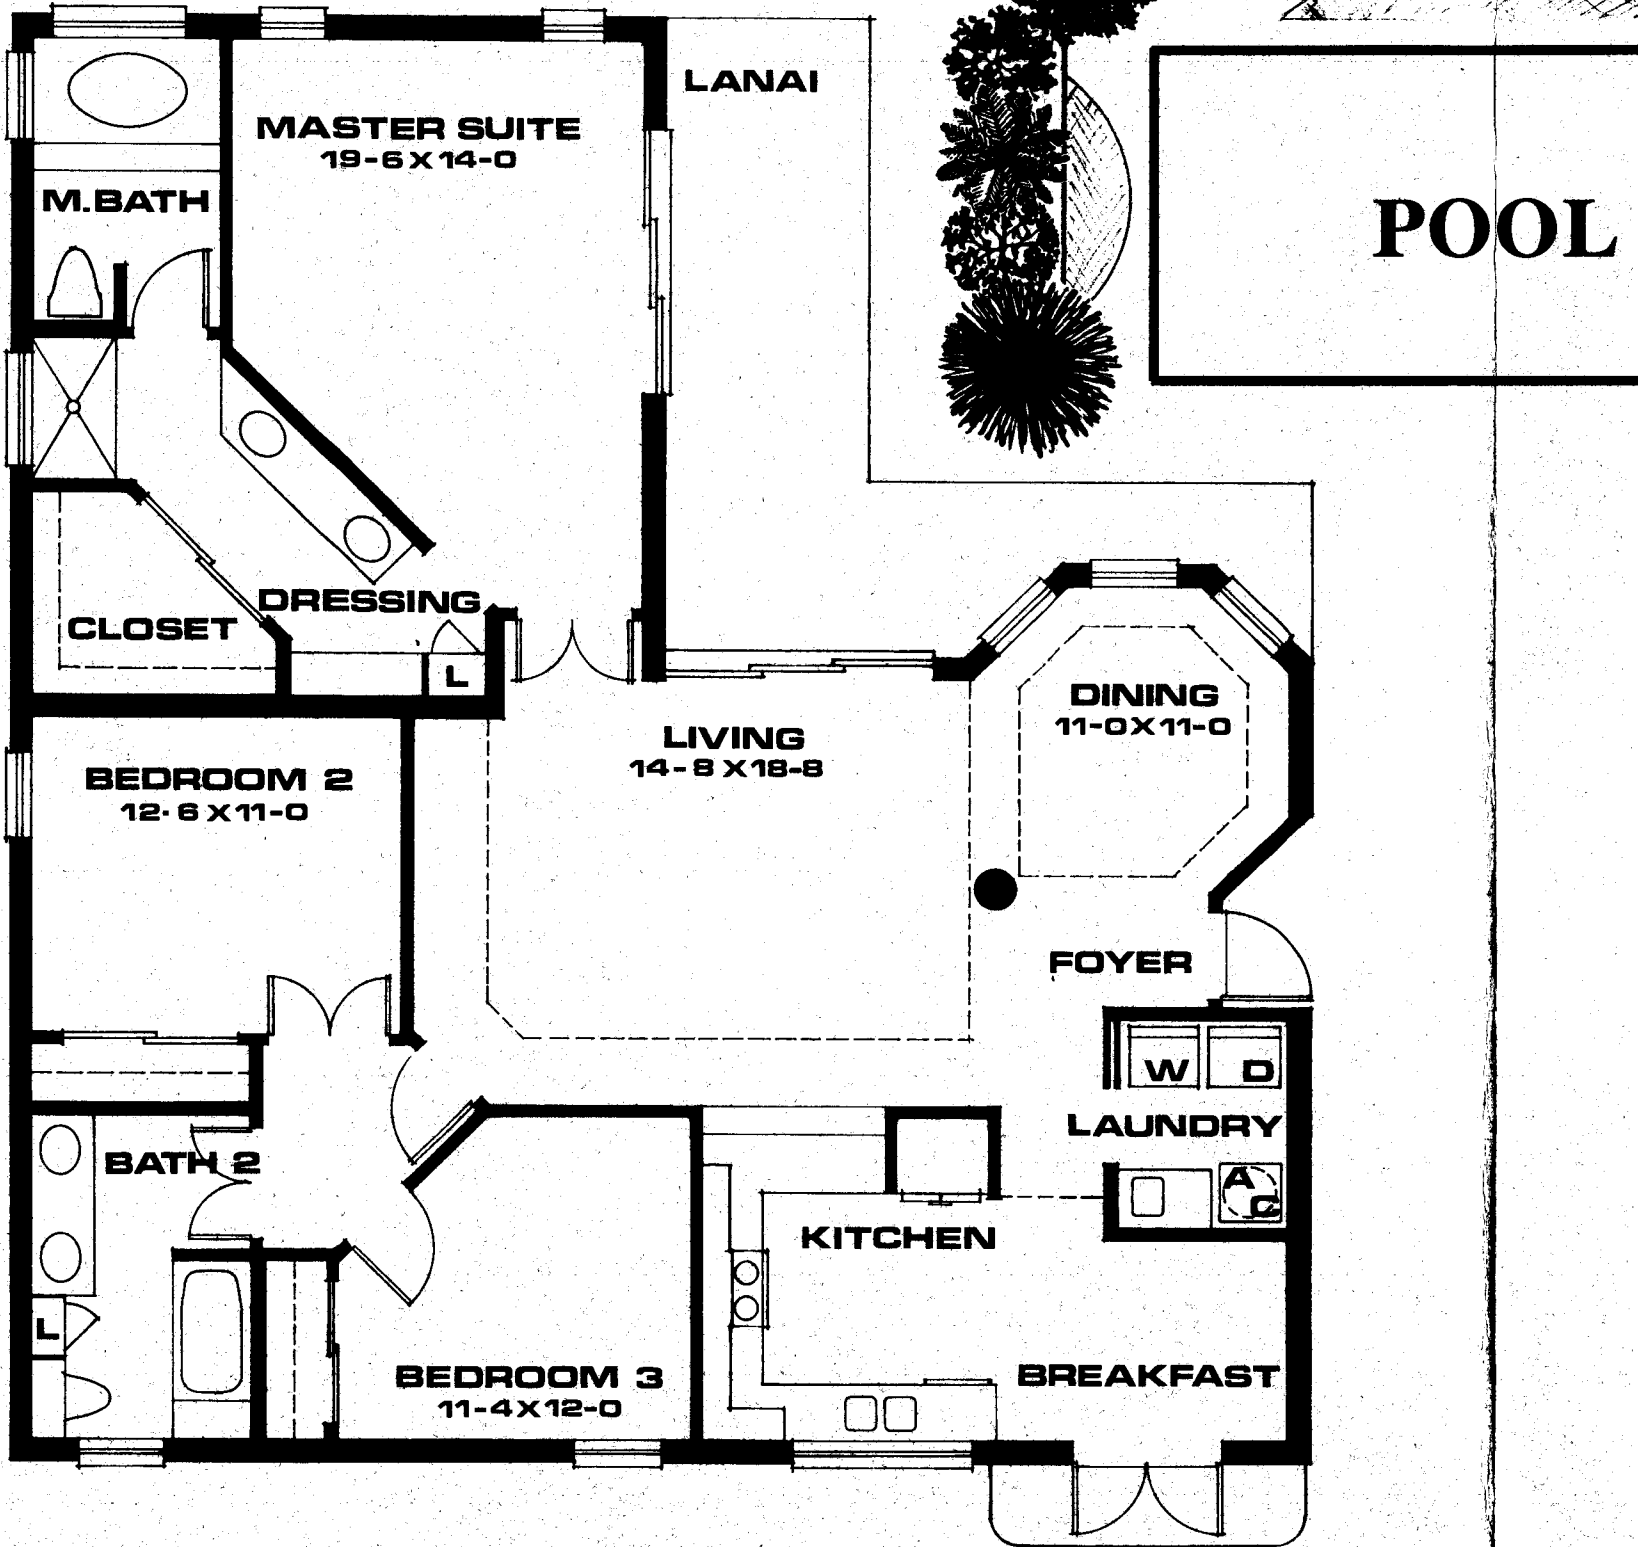

Living Area	1,680 Square Feet
Lanai/Balcony	241
Garage	480
<b>Total Area</b>	<b>2,368 Square Feet</b>

**Units 101/201**