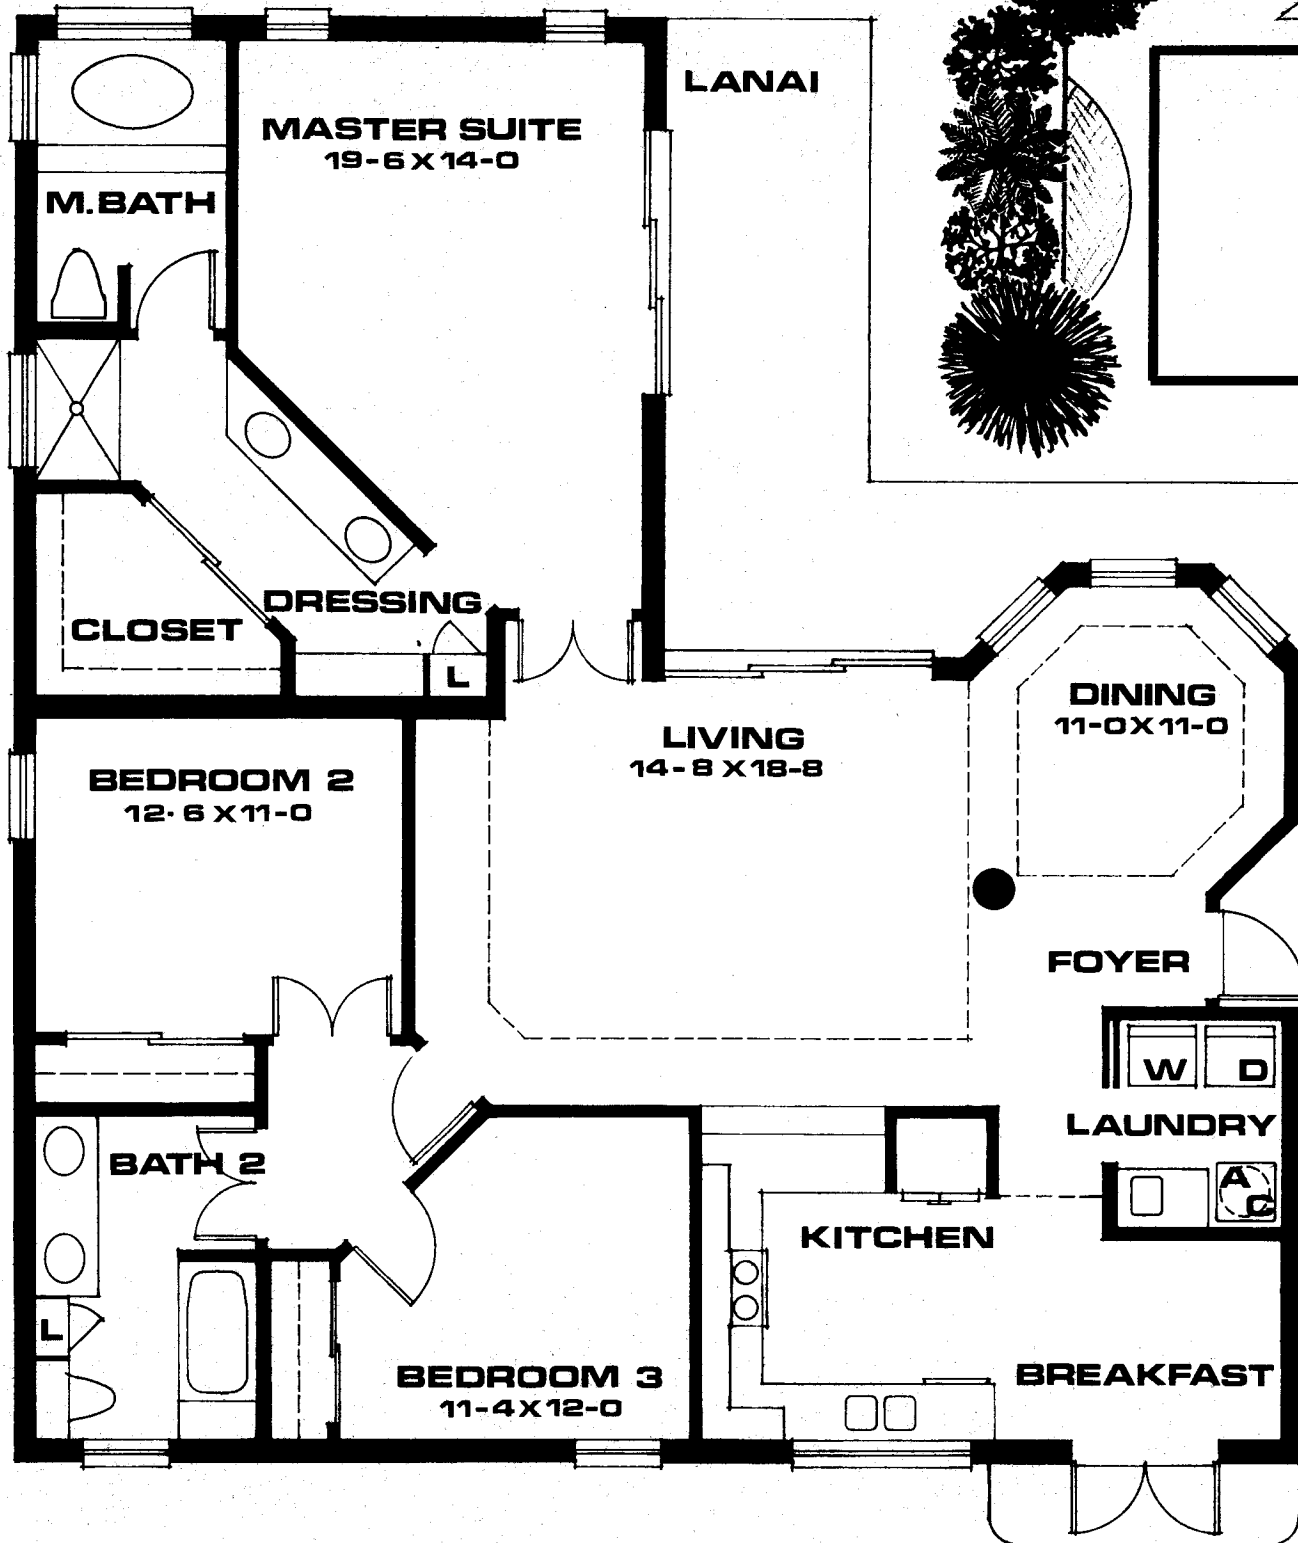

| | |
|-------------------|--------------------------|
| Living Area | 1,680 Square Feet |
| Lanai/Balcony | 241 |
| Garage | 480 |
| Total Area | 2,368 Square Feet |

Units 101/201