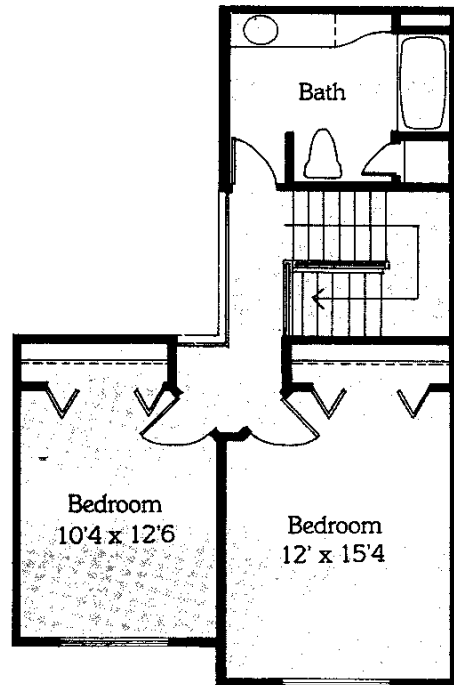

# Tuscany

LIVING AREA	2,060 sq. ft.
Lanai	68 sq. ft.
Garage	427 sq. ft.
Entry	30 sq. ft.
Atrium	58 sq. t.
<b>TOTAL</b>	<b>2,643 sq. ft.</b>

C

All dimensions and specifications are subject to change without notice.