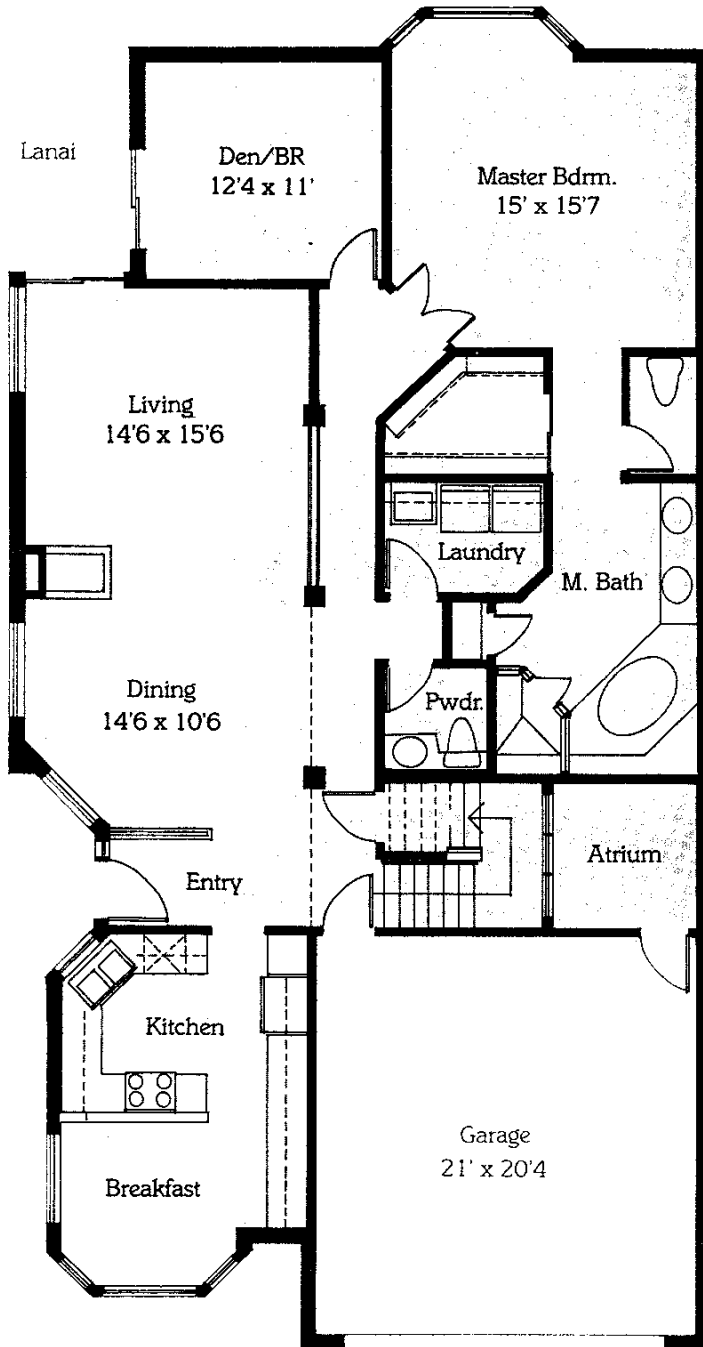

# Tuscany

LIVING AREA	2,060 sq. ft.
Lanai	68 sq. ft.
Garage	427 sq. ft.
Entry	30 sq. ft.
Atrium	58 sq. t.
<b>TOTAL</b>	<b>2,643 sq. ft.</b>

C

All dimensions and specifications are subject to change without notice.