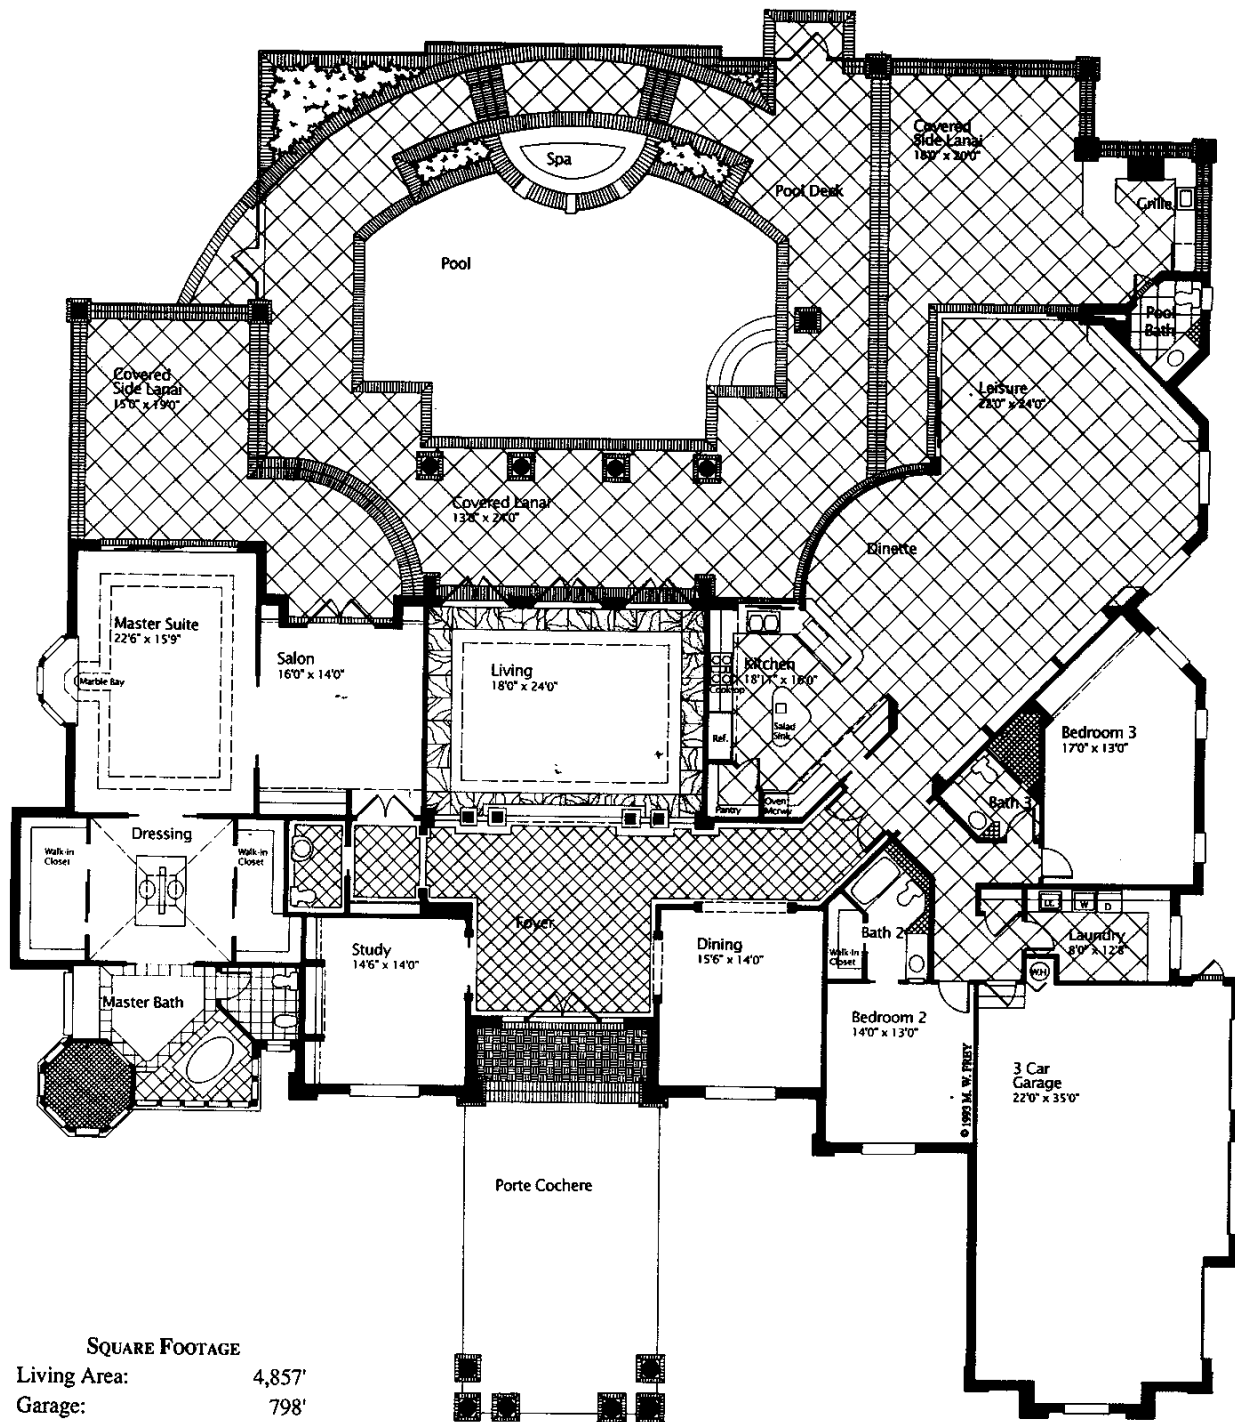

FREY & SON HOMES

Grey Oaks
COUNTRY CLUB

SQUARE FOOTAGE

Living Area:	4,857'
Garage:	798'
Entry:	90'
Lanai:	1,235'
TOTAL:	6,980'

Dimensions approximate. Information herein believed to be accurate but not warranted.