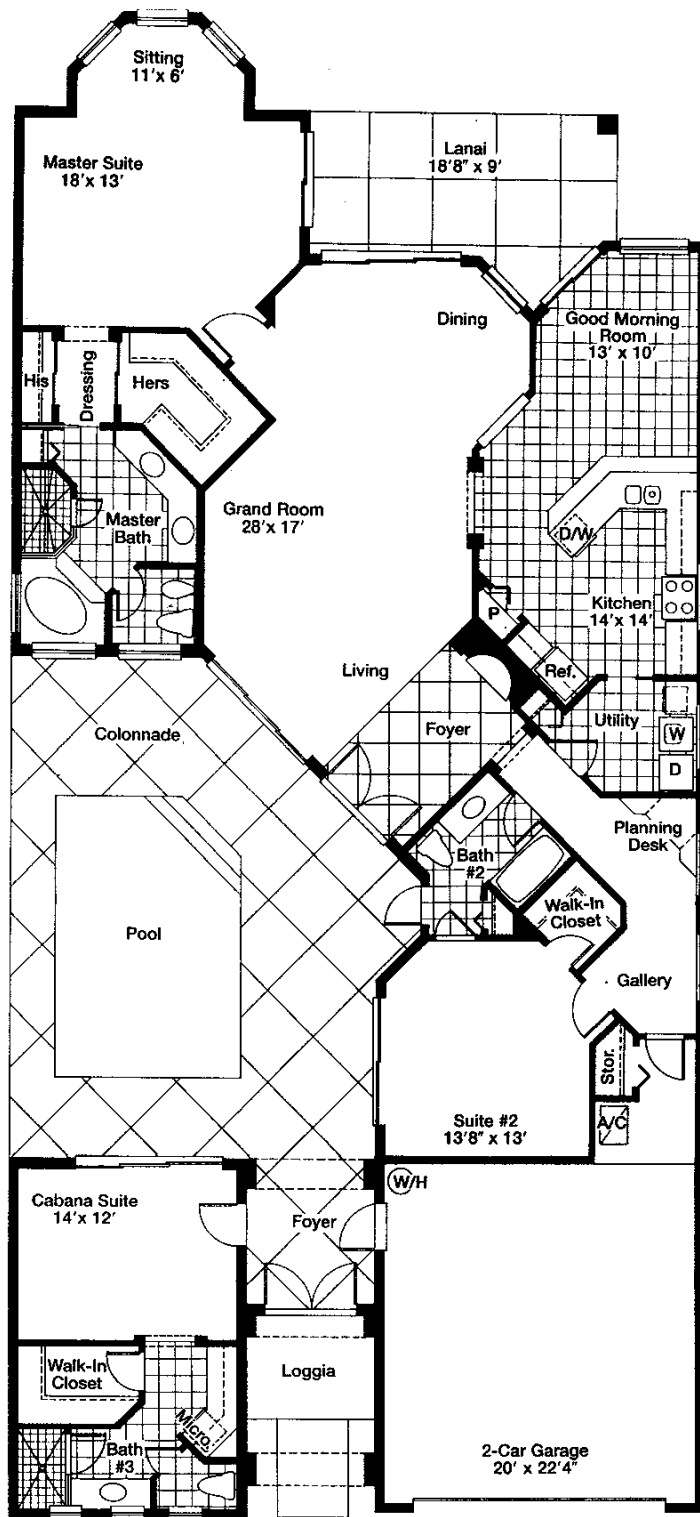

# The Windsong

*3 Bedrooms, 3 Baths, includes  
Cabinet Suite, and Two Car Garage  
2,198 Air Conditioned Square Feet*

**The Windsong**  
 3 Bedrooms, 3 Baths, including  
 Cabana Suite, and Two Car Garage

Air Conditioned Space	2493 Sq. Ft.
Lanai	182 Sq. Ft.
Garage	537 Sq. Ft.
Entry	183 Sq. Ft.
<b>Total</b>	<b>3395 Sq. Ft.</b>

All dimensions, features and specifications are approximate and are subject to change without notice.