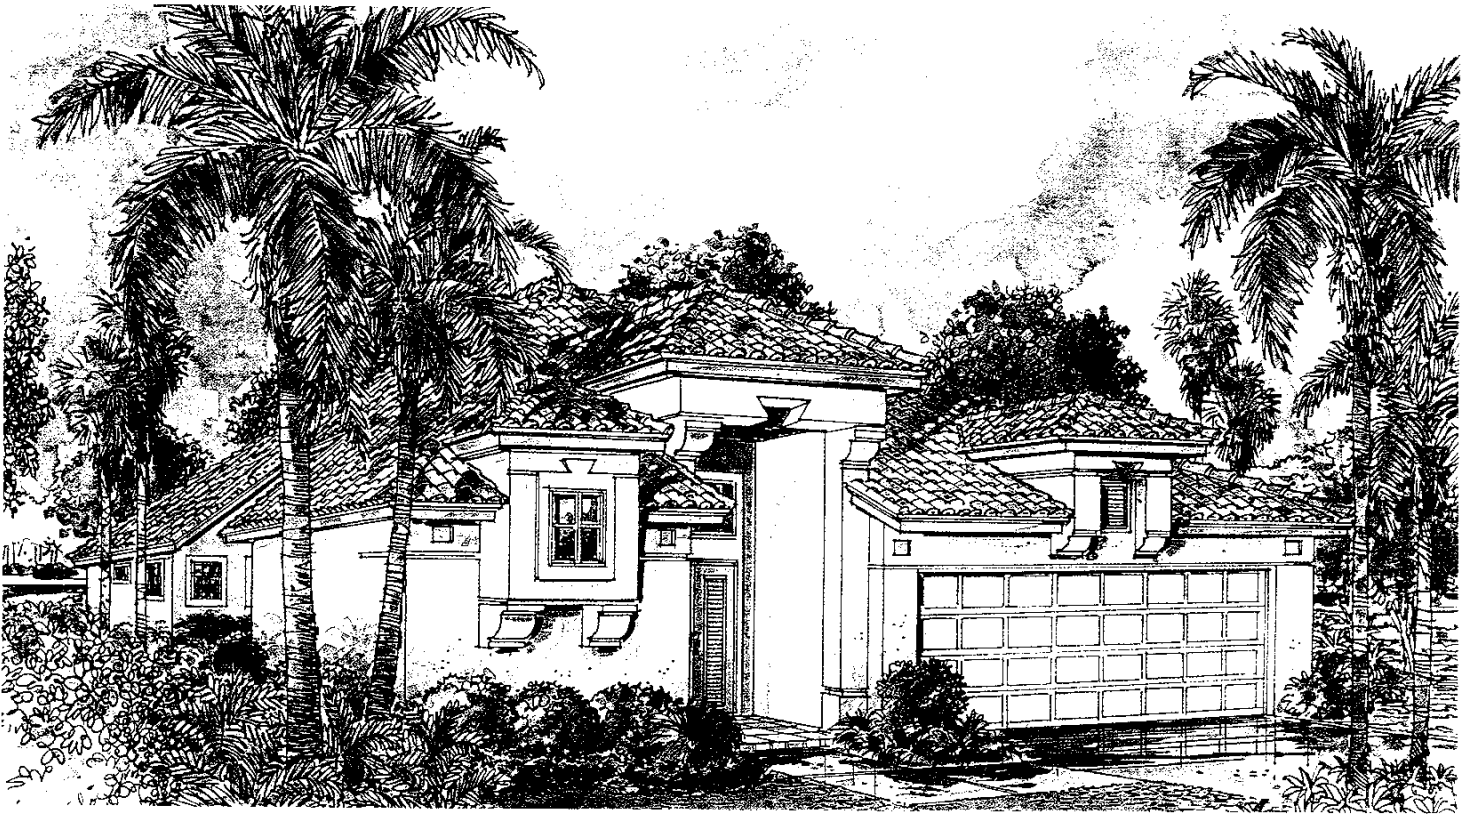

# The Windflower

*2 Bedrooms plus Cabana Suite, Great Room,  
3 Baths, and Two Car Garages  
2,226 Air Conditioned Square Feet*

**The Windflower**  
 2 Bedrooms plus Cabana Suite, Great Room,  
 3 Baths, and Two-Car Garage

Air Conditioned Space	2226 Sq. Ft.
Lanai	298 Sq. Ft.
Garage	484 Sq. Ft.
Entry	18 Sq. Ft.
<b>Total</b>	<b>3026 Sq. Ft.</b>

All dimensions, features and specifications are approximate and subject to change without notice.