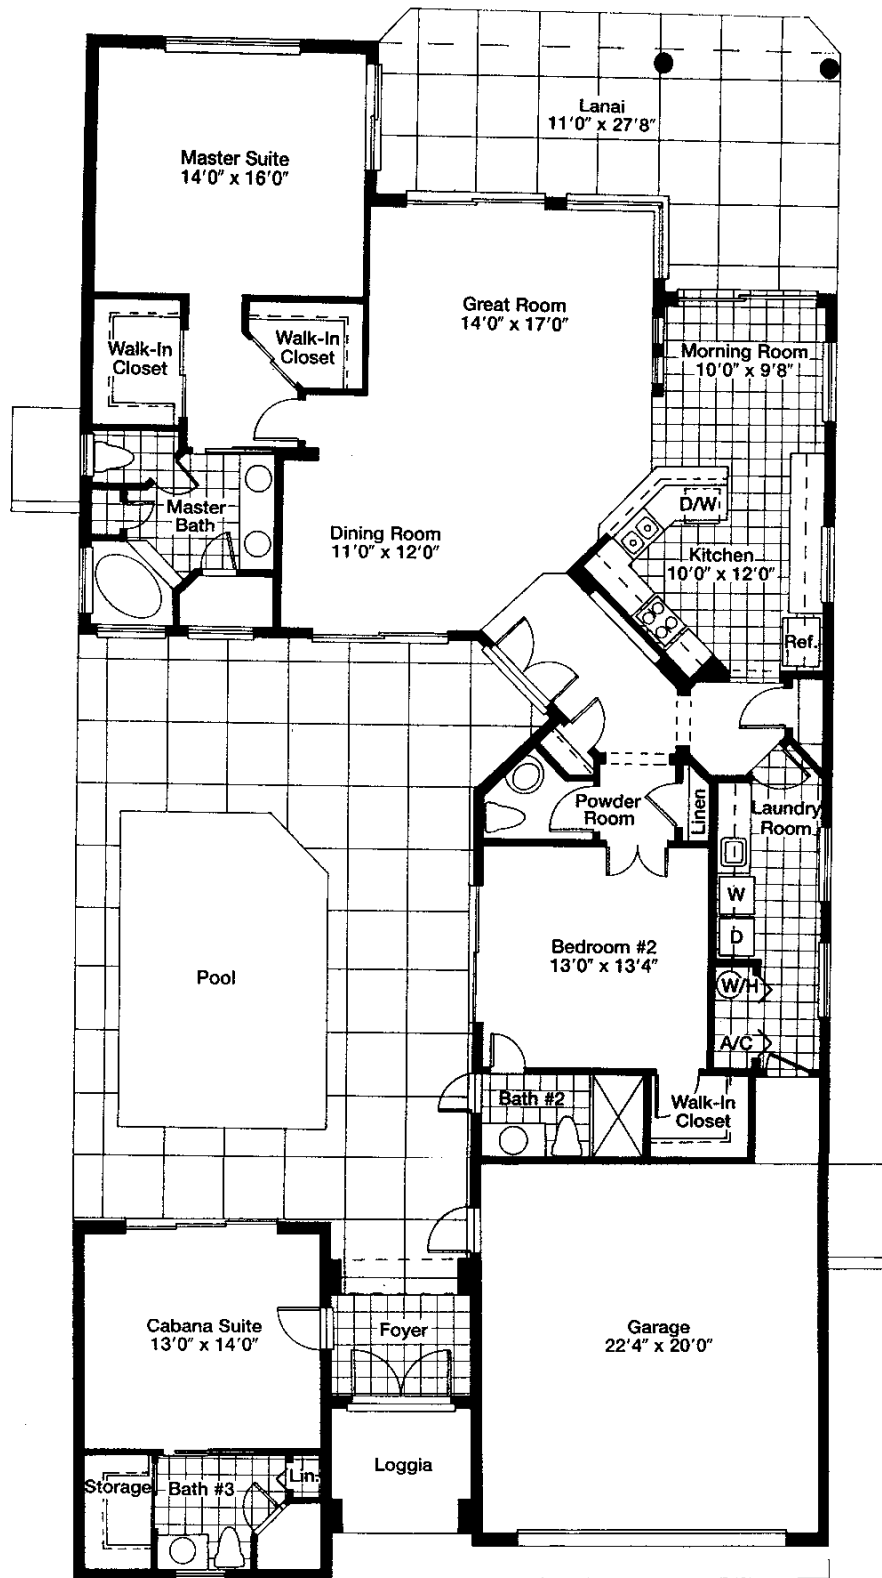

# The Windflower

*2 Bedrooms plus Cabana Suite, Great Room,  
3 Baths, and Two Car Garages  
2,226 Air Conditioned Square Feet*

**The Windflower**  
 2 Bedrooms plus Cabana Suite, Great Room,  
 3 Baths, and Two-Car Garage

Air Conditioned Space	2226 Sq. Ft.
Lanai	298 Sq. Ft.
Garage	484 Sq. Ft.
Entry	18 Sq. Ft.
<b>Total</b>	<b>3026 Sq. Ft.</b>

All dimensions, features and specifications are approximate and subject to change without notice.