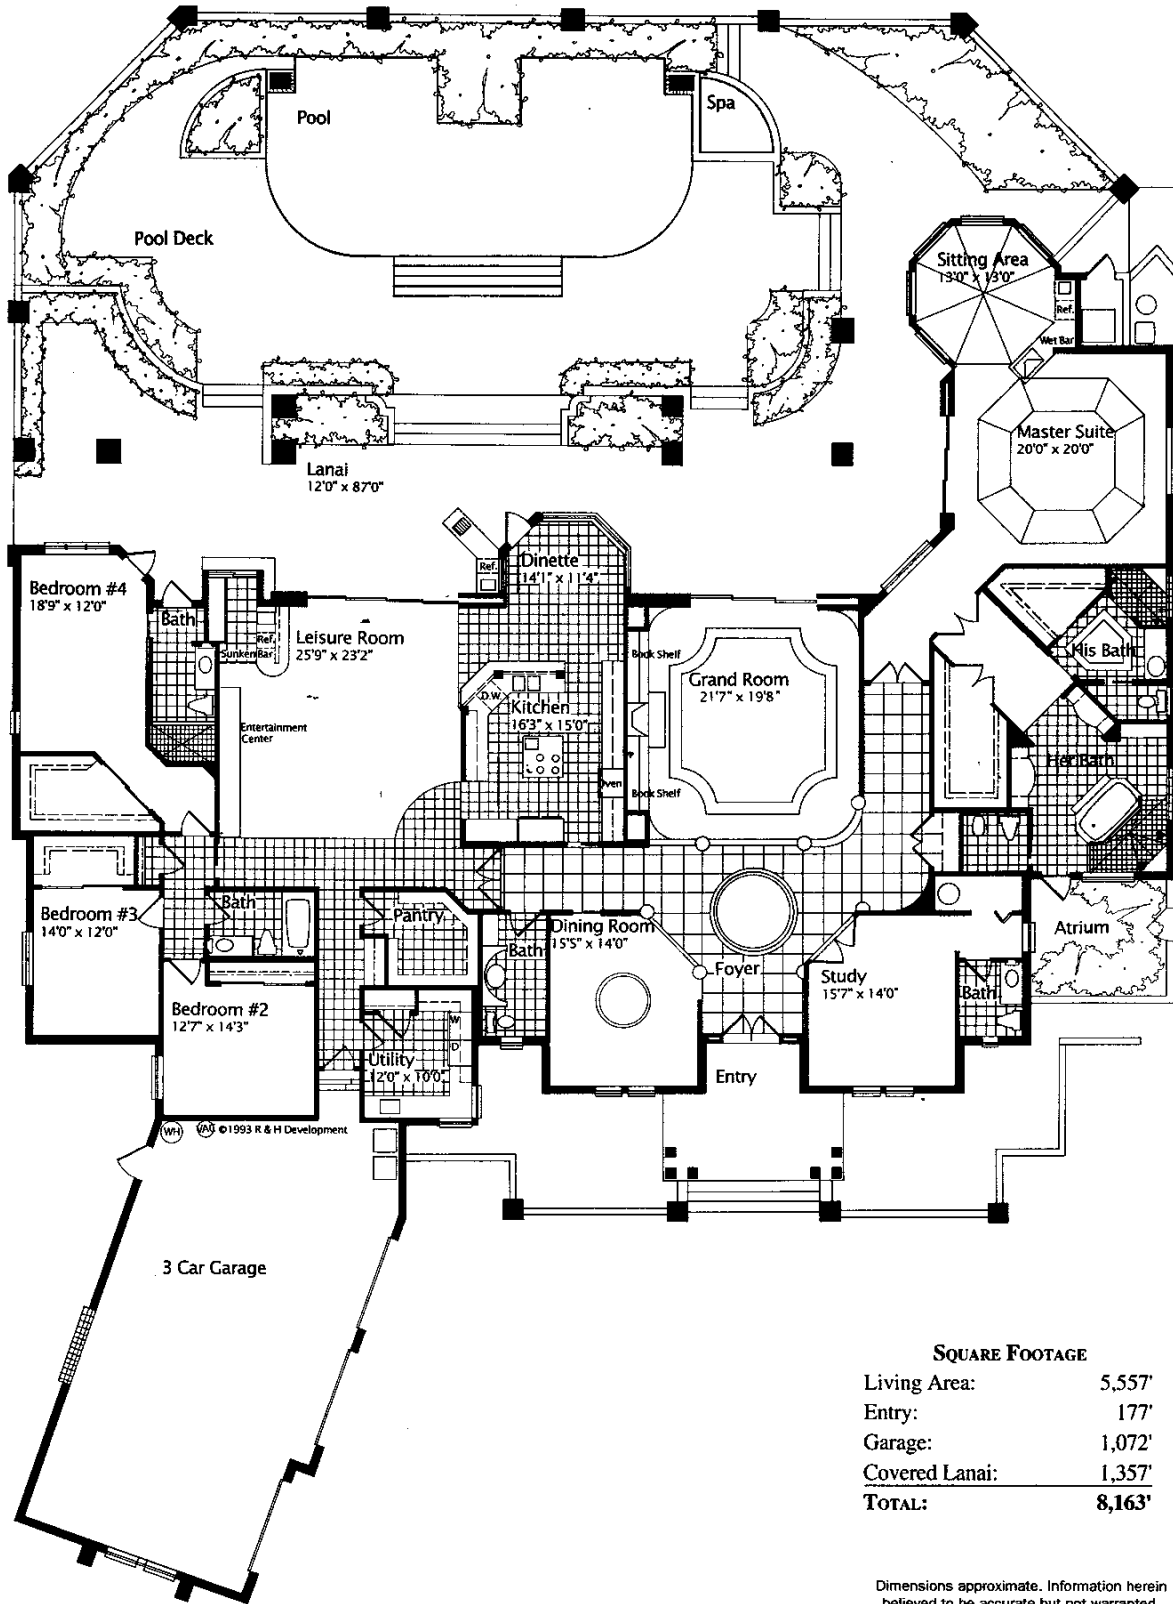

# R & H DEVELOPMENT

*The Rendering Studio*  
©1993 R & H Development

*Grey Oaks*  
COUNTRY CLUB

Dimensions approximate. Information herein believed to be accurate but not warranted.