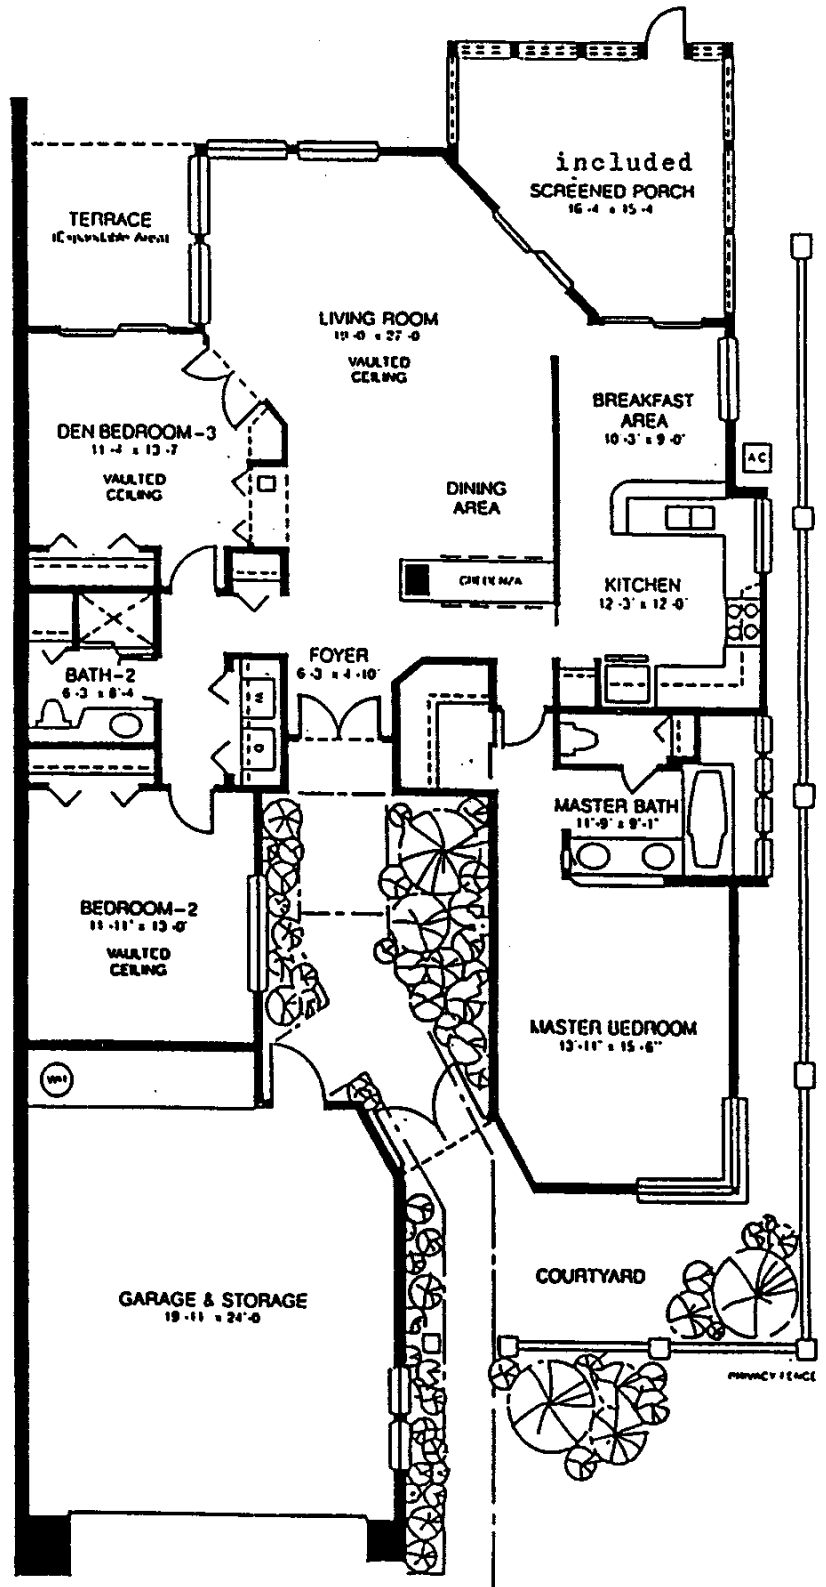

# The Wedgefield

2 Bedrooms/Den  
2 Baths

Living Area . . . . .	1,552 Sq. ft.
(Under Roof)	
Covered Entry . . . . .	18 Sq. ft.
Patio . . . . .	238 Sq. ft.
Garage and Storage . . . . .	475 Sq. ft.
<b>Total Area . . . . .</b>	<b>2,283 Sq. ft.</b>

Actual dimensions vary in construction. The Developer reserves the right to make changes in the above floor plans. Units are being constructed according to plans and specifications on file in the office of the Developer.