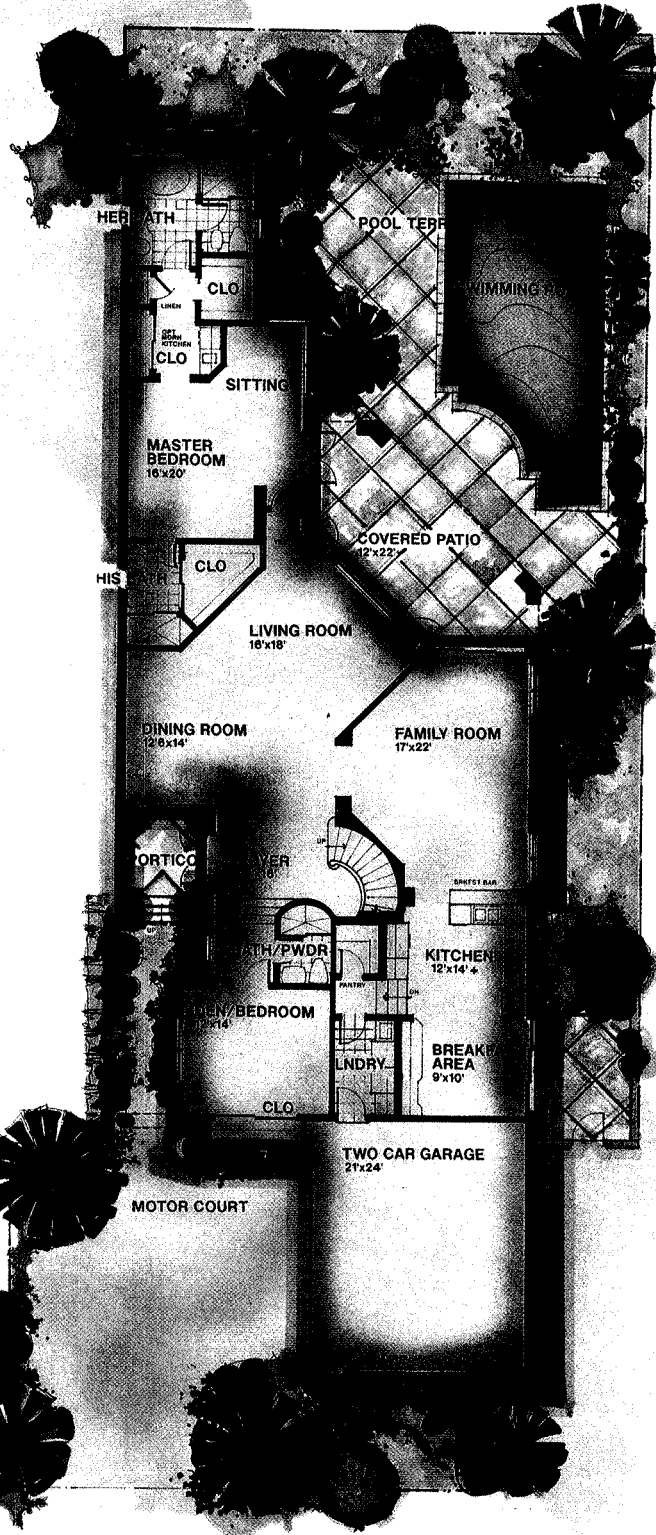

### Second Floor Plan

Additional Living Area  
with Optional Bedroom 180 Square Feet

Total Living Area  
with Optional Bedroom 3,523 Square Feet

### The Verona

Air-Conditioned Living Area 3,343 Square Feet

Garage 528 Square Feet

Covered Patio & Loggia 386 Square Feet

Total Area Under Roof 4,257 Square Feet

These drawings are conceptual only and the developer reserves the right to make modifications, revisions, and changes which it deems desirable. Dimensions and square footage are approximate and may vary with actual construction.