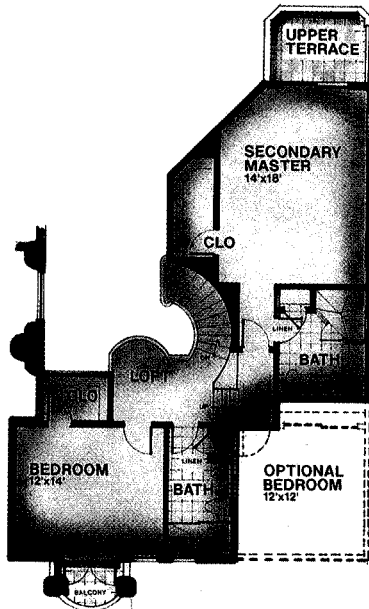

### Second Floor Plan

Additional Living Area  
with Optional Bedroom 180 Square Feet

Total Living Area  
with Optional Bedroom 3,523 Square Feet

### The Verona

Air-Conditioned Living Area 3,343 Square Feet

Garage 528 Square Feet

Covered Patio & Loggia 386 Square Feet

Total Area Under Roof 4,257 Square Feet

These drawings are conceptual only and the developer reserves the right to make modifications, revisions, and changes which it deems desirable. Dimensions and square footage are approximate and may vary with actual construction.