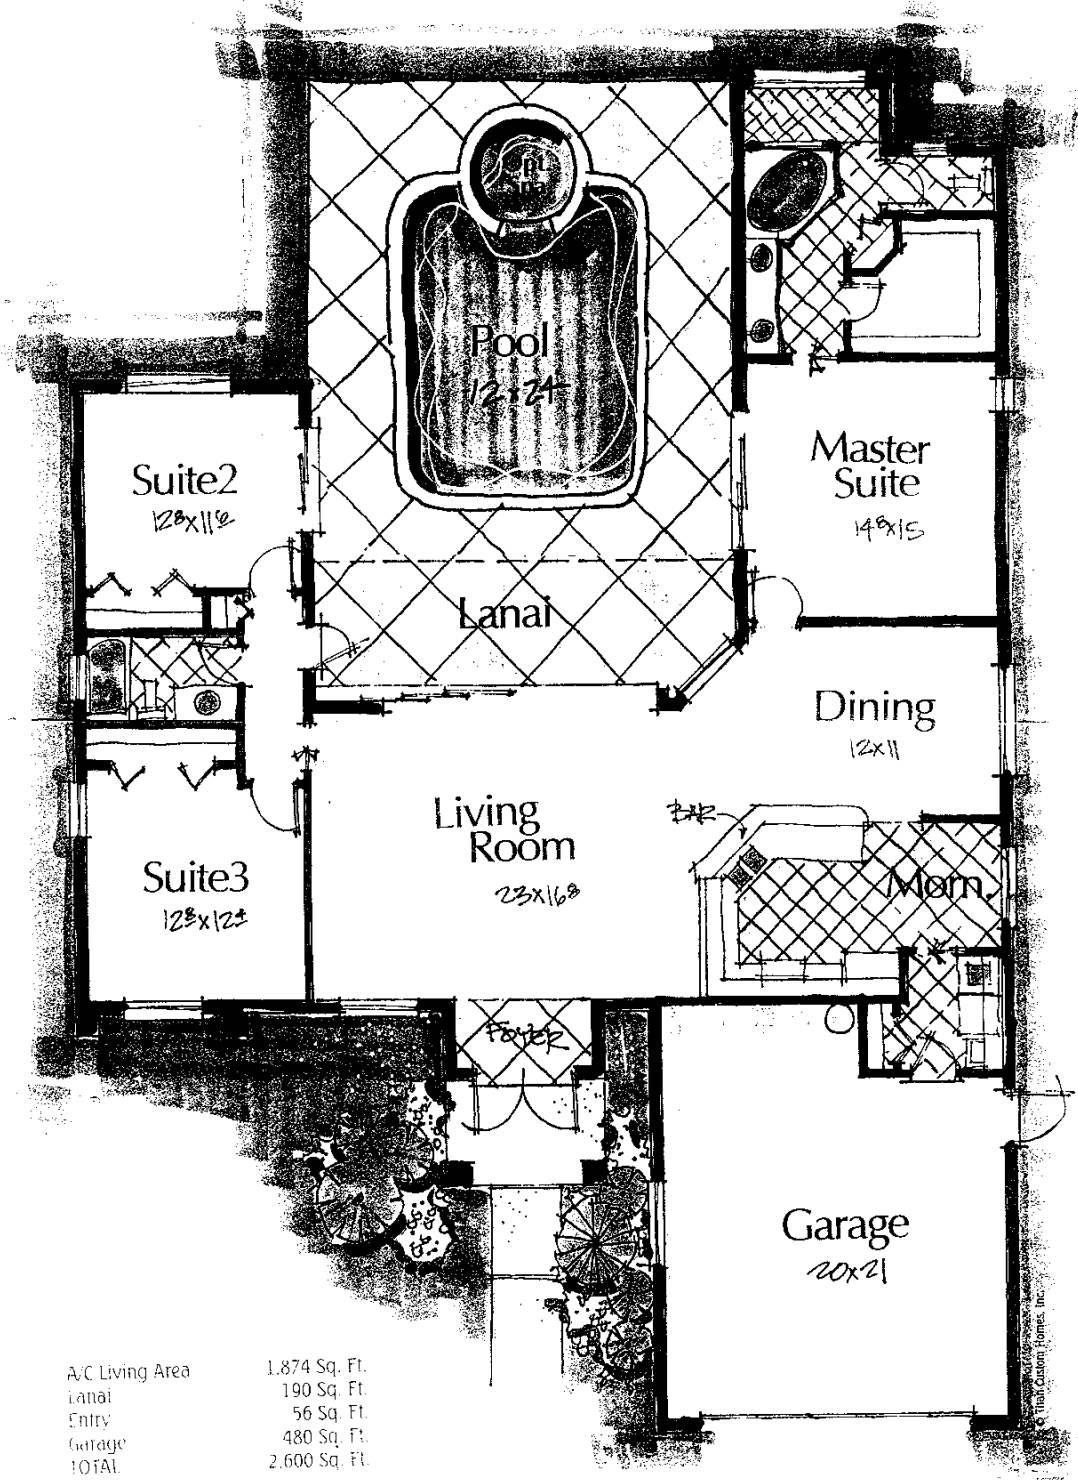

The Venetian

Three Bedrooms, Two Baths

A/C Living Area	1,874 Sq. Ft.
Lanai	190 Sq. Ft.
Entry	56 Sq. Ft.
Garage	480 Sq. Ft.
TOTAL	2,600 Sq. Ft.

© 1998 Custom Homes, Inc.