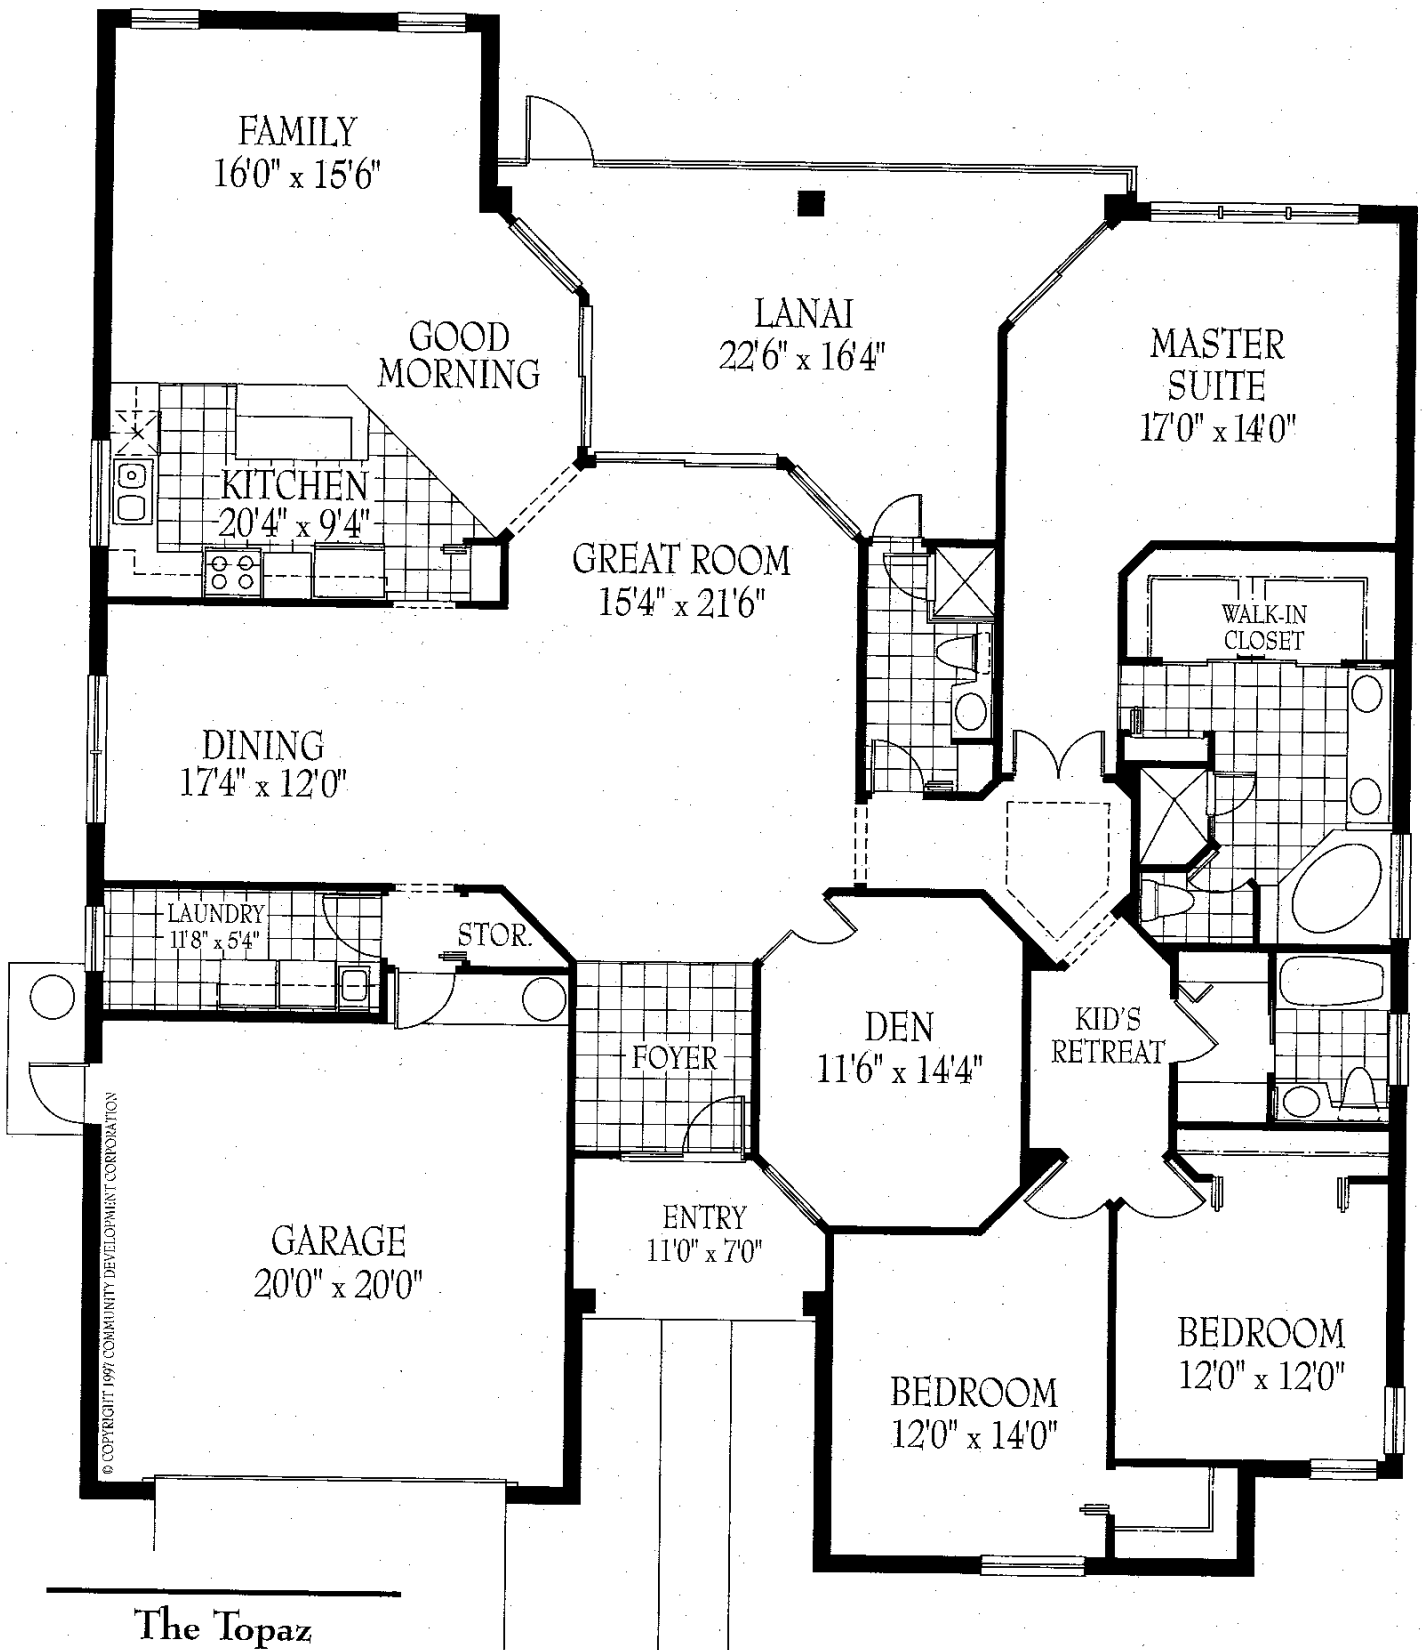

Artist's Conception

## The Topaz

Big and bright — tray ceilings and decorative plant shelving interspersed throughout, lighten and brighten to sooth and refresh. Slip into the comfort of refined living with 2,500 square feet under air where living areas spill out onto an expansive screened lanai, inviting residents and guests to enjoy serene lake or preserve vistas.

### The Topaz

A/C	2,589 SQ FT
GARAGE	450 SQ FT
TERRACE	288 SQ FT
ENTRY	72 SQ FT
<b>TOTAL</b>	<b>3,399 SQ FT</b>

All dimensions and specifications are approximate and subject to change without notice. Square footage is based on exterior wall dimensions.