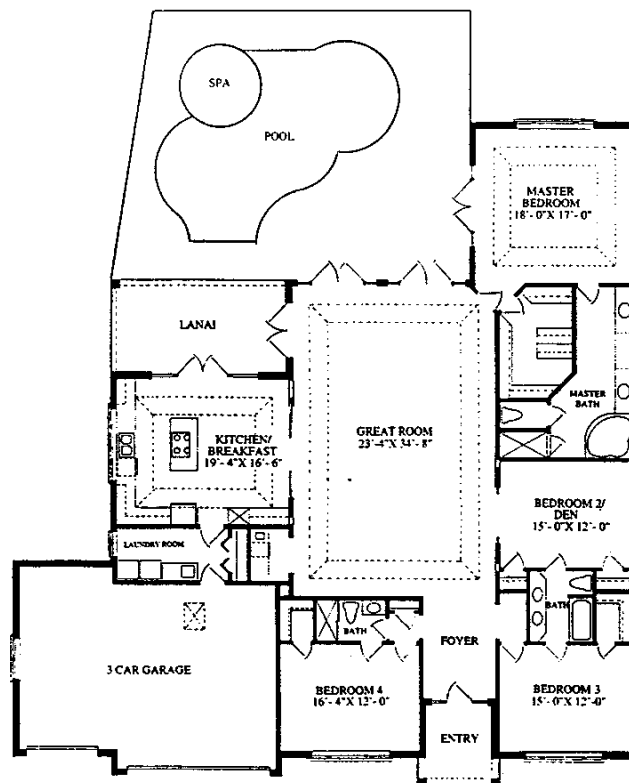

Construction Professionals of South Florida, Inc.

Fred Sahapoglu
7380 Stonegate Drive
Naples, Florida 33942
(813) 591-0617

AIR CONDITIONED LIVING AREA	2,980
TOTAL	3,920 SQ.FT.