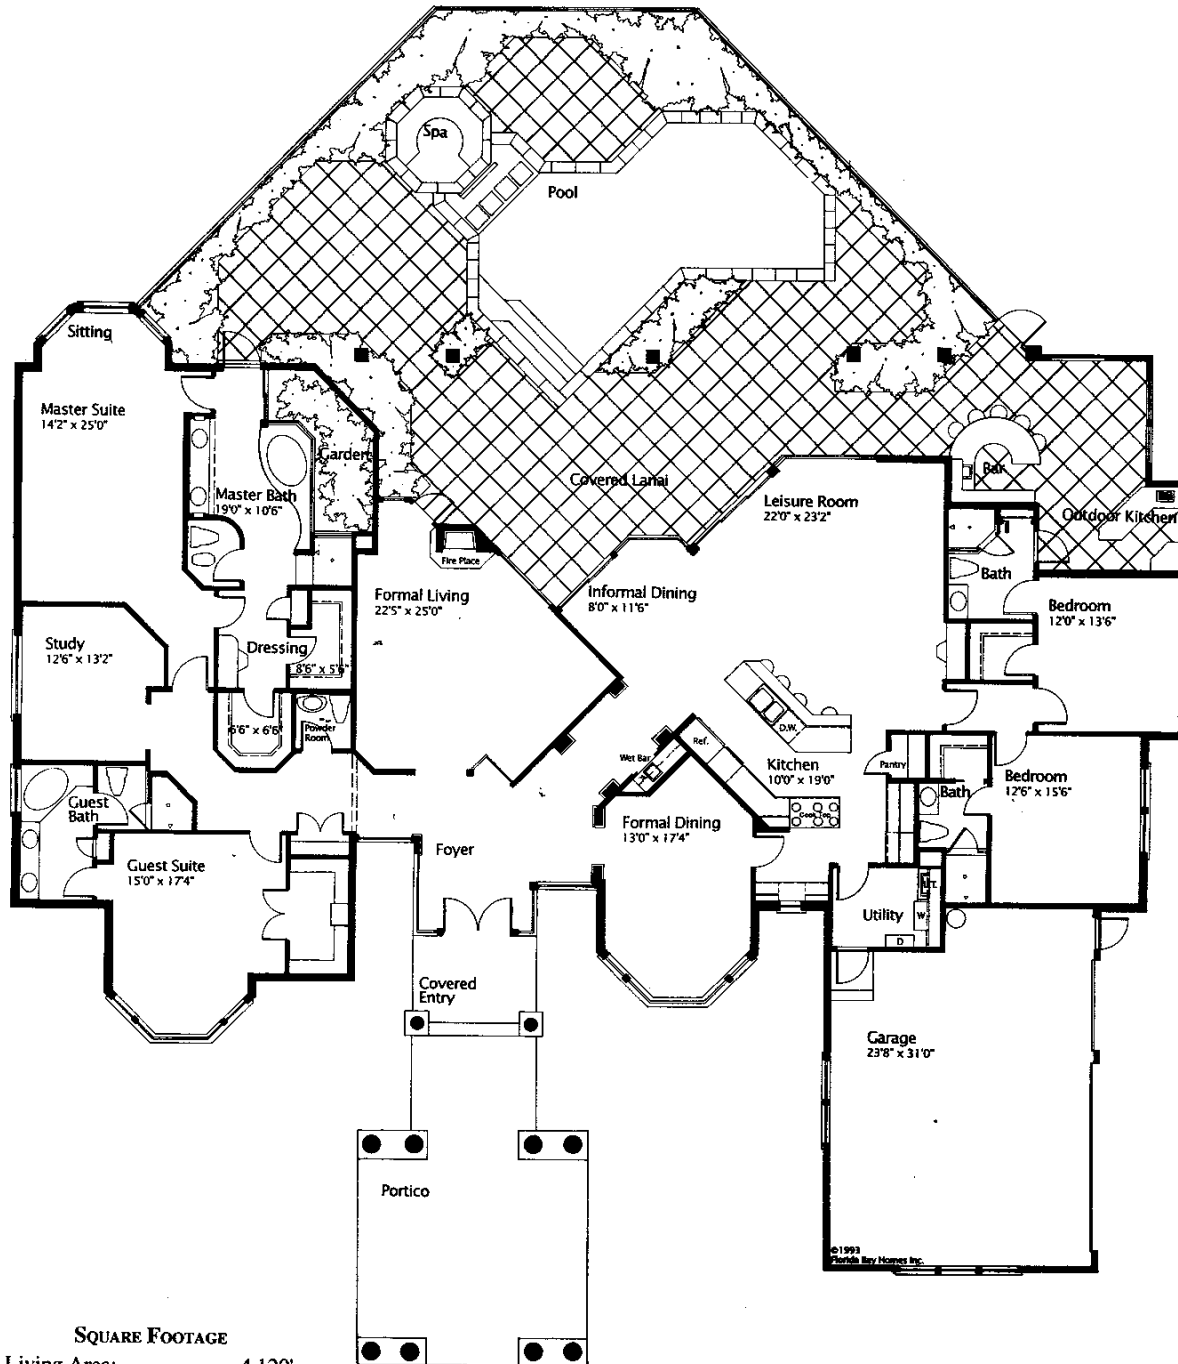

FLORIDA BAY HOMES

Grey Oaks
COUNTRY CLUB

SQUARE FOOTAGE

Living Area:	4,120'
Entry:	620'
Garage:	712'
Covered Lanai:	1,105'
Deck:	1,327'
TOTAL:	7,884'

Dimensions approximate. Information herein believed to be accurate but not warranted.